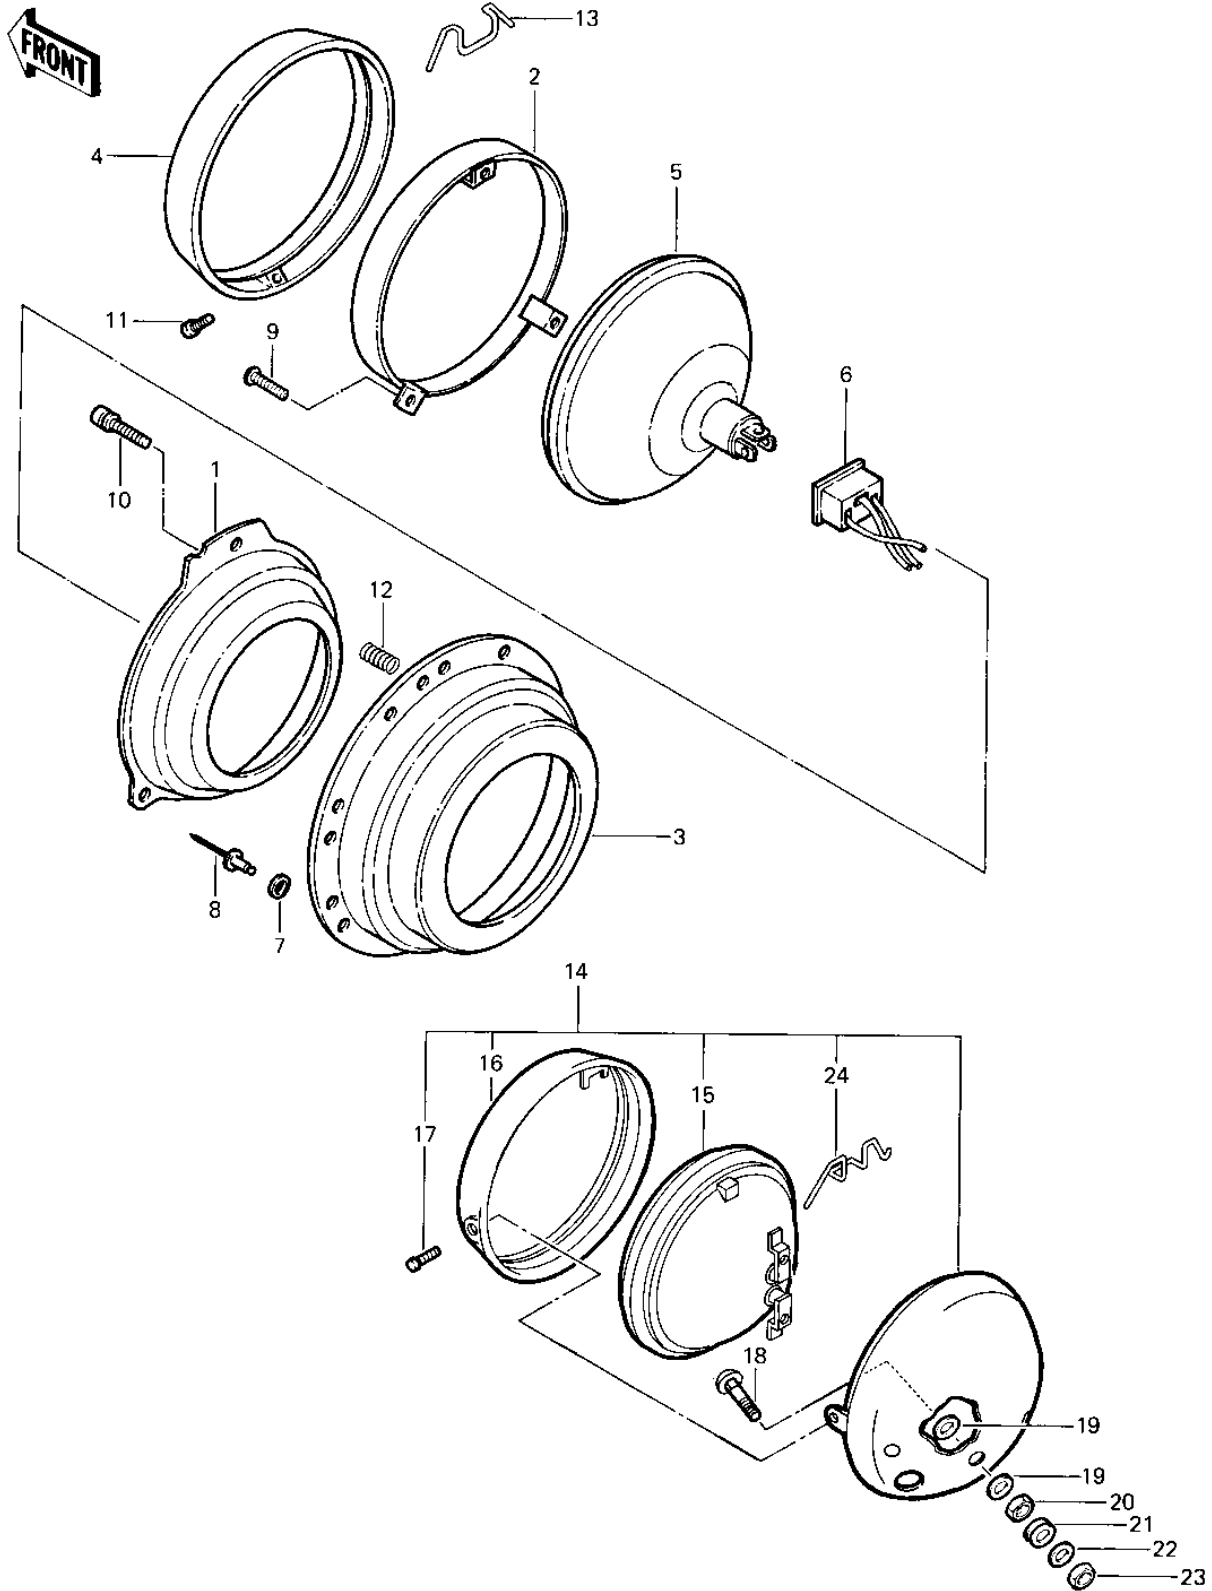

1981 Police 1000 PARTS DIAGRAM

HEADLIGHT/PURSUIT LIGHTS (KZ1000-C4)

1981 Police 1000 PARTS LIST

HEADLIGHT/PURSUIT LIGHTS (KZ1000-C4)

ITEM NAME	PART NUMBER	QUANTITY
HOLDER (Ref # 1)	13091-4007	1
RETAINER (Ref # 2)	14020-4002	1
BODY HEAD LIGHT (Ref # 3)	23005-4003	1
RIM,HEAD LAMP (Ref # 4)	23006-4002	1
SEALED BEAM UNIT (Ref # 5)	23007-1006	1
SOCKET ASSY,HEAD LAM (Ref # 6)	23008-037	1
UNAVAILABLE IN PRICE BOOK (Ref # 7)	92002-3539	4
RIVET (Ref # 8)	534YW0608	4
SCREW PAN HEAD (Ref # 9)	92009-4007	3
SCREW FOCUS ADJUSTIN (Ref # 10)	92009-4008	2
SCREW PAN HEAD 4X14 (Ref # 11)	92009-4009	1
SPRING (Ref # 12)	92081-4014	1
SPRING CLIP (Ref # 13)	92081-4015	1
LAMP ASSY PURSUIT (Ref # 14)	23016-4004	2
STDSEAL BEAM,PRSUT,RED (Ref # 15)	23007-1001	2
SEAL BEAM,PRSUT,BLUE (Ref # 15)	23007-1002	(2
SEAL BEAM,PRSUT,AMBE (Ref # 15)	23007-1003	(2
RIM,PURSUIT LAMP (Ref # 16)	23006-4004	2
SCREW-4X8,LAMP RIM (Ref # 17)	92009-4011	2
BOLT,PURSUIT LIGHT (Ref # 18)	92001-4015	4
WASHER PLAIN 8MM (Ref # 19)	411B0800	8
NUT 6MM (Ref # 20)	312B0600	4
GROMMET (Ref # 21)	92071-056	4
WASHER 6.5X20X1.6T (Ref # 22)	92022-125	4
NUT (Ref # 23)	92019-008	4
RETAINER,CLIP (Ref # 24)	14020-1096	6