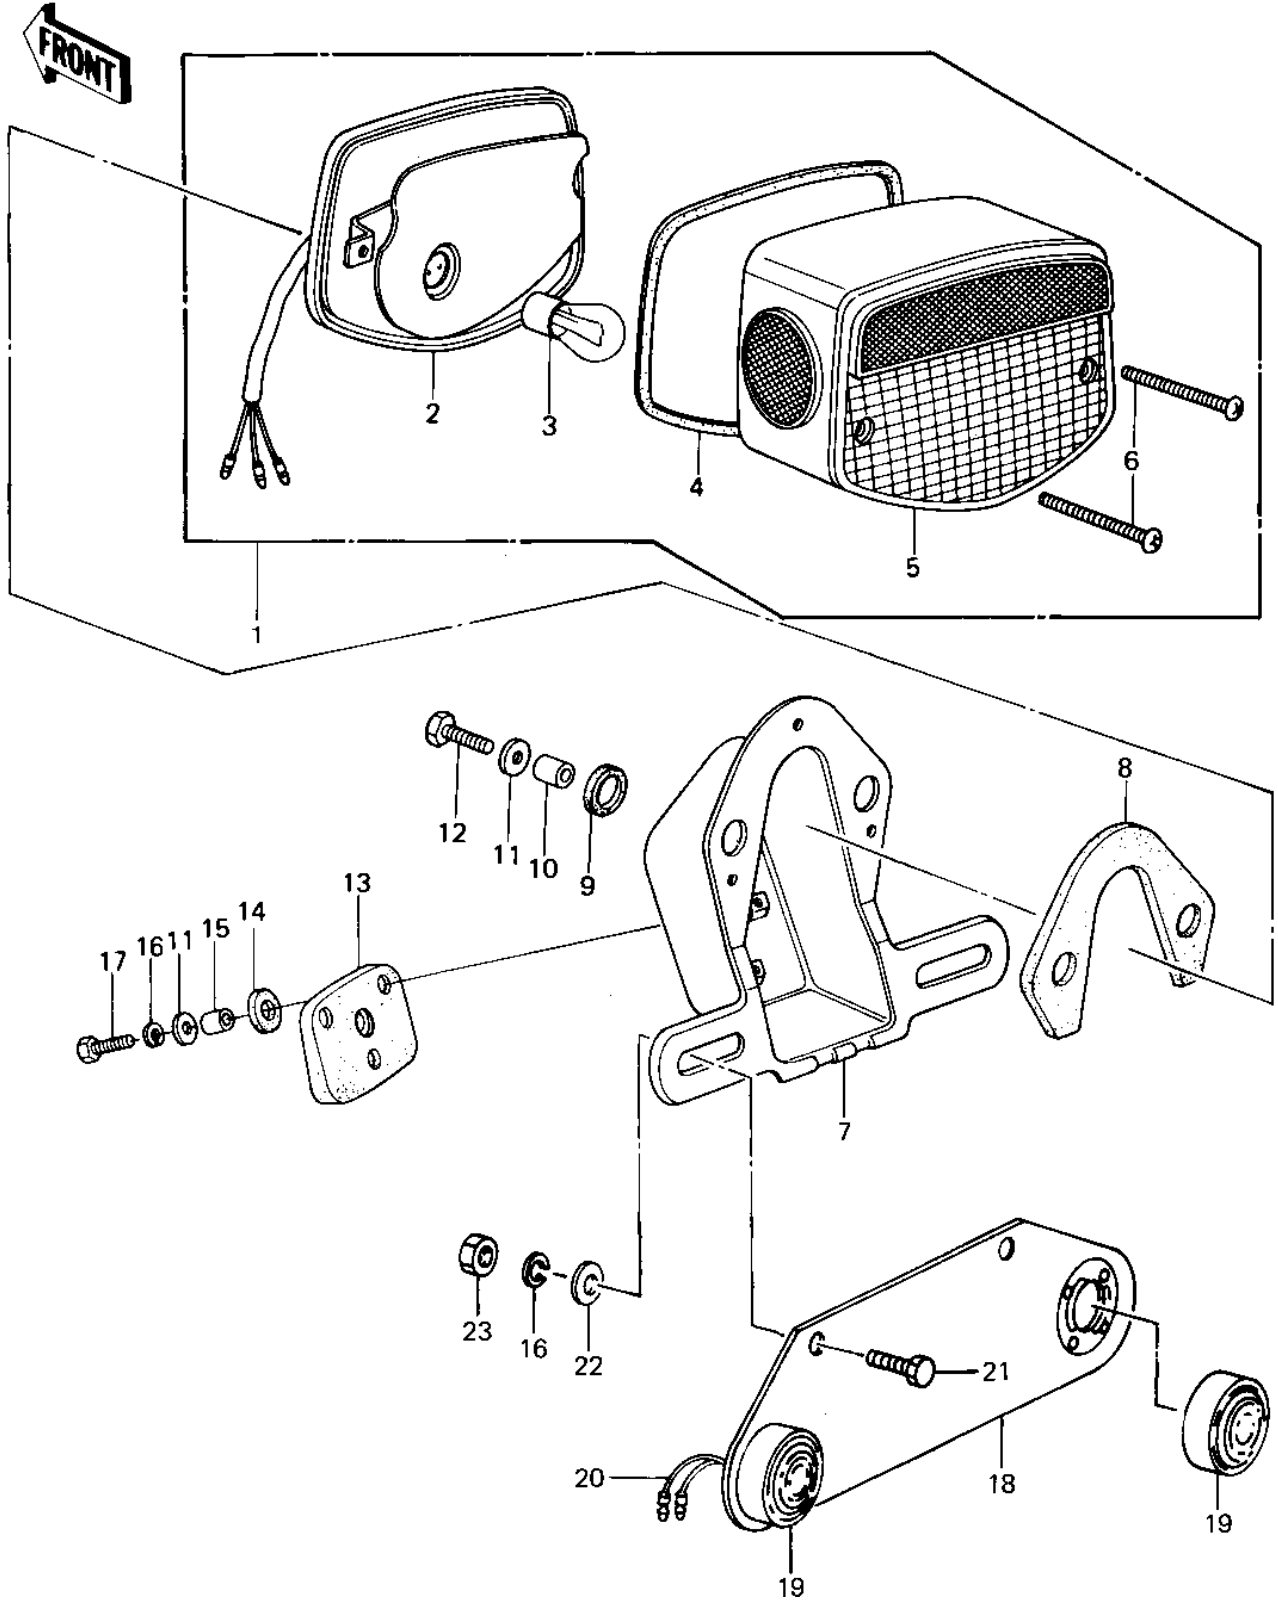

1979 Police 1000 PARTS DIAGRAM

TAILLIGHT ('79-'81 C2/C3/C4)

1021

1979 Police 1000 PARTS LIST

TAILIGHT ('79-'81 C2/C3/C4)

ITEM NAME	PART NUMBER	QUANTITY
TAIL LAMP UNIT (Ref # 1)	23025-064	1
CASE,TAIL LIGHT (Ref # 2)	23027-041	1
BULB,12V 32/3CP (Ref # 3)	92069-059	1
GASKET,TAIL LENS (Ref # 4)	23028-021	1
LENS,TAIL LAMP (Ref # 5)	23026-034	1
SCREW-PAN-CROS (Ref # 6)	220R0460	2
UNAVAILABLE IN PRICE BOOK (Ref # 7)	26036-046	1
DAMPER RUBBER (Ref # 8)	23066-023	1
DAMPER RUBBER (Ref # 9)	23066-020	2
COLLAR,6.8X10X8.5 (Ref # 10)	92027-129	2
WASHER 6.5X20X1.6T (Ref # 11)	92022-125	5
BOLT 6X22 (Ref # 12)	112B0622	2
DAMPER RUBBER,RR FEN (Ref # 13)	35039-004	1
DAMPER RUBBER,RR FEN (Ref # 14)	92075-121	3
COLLAR 6.8X10X14.5 (Ref # 15)	92027-156	3
WASHER SPRING 6MM (Ref # 16)	461F0600	3
BOLT-UPSET (Ref # 17)	112G0625	3
BRACKET,LICENSE PLAT (Ref # 18)	23062-1002	1
TAIL LIGHT,ID, BLUE (Ref # 19)	23065-003	2
TAIL LIGHT,ID, RED (Ref # 19)	23065-004	(2
UNAVAILABLE IN PRICE BOOK (Ref # 19)	26065-005	(2
WIRE,CONNECT ID LITE (Ref # 20)	26001-4001	2
BOLT-UPSET,6X20 (Ref # 21)	112G0620	2
WASHER PLAIN (Ref # 22)	92022-024	2
NUT 6MM (Ref # 23)	311B0600	2