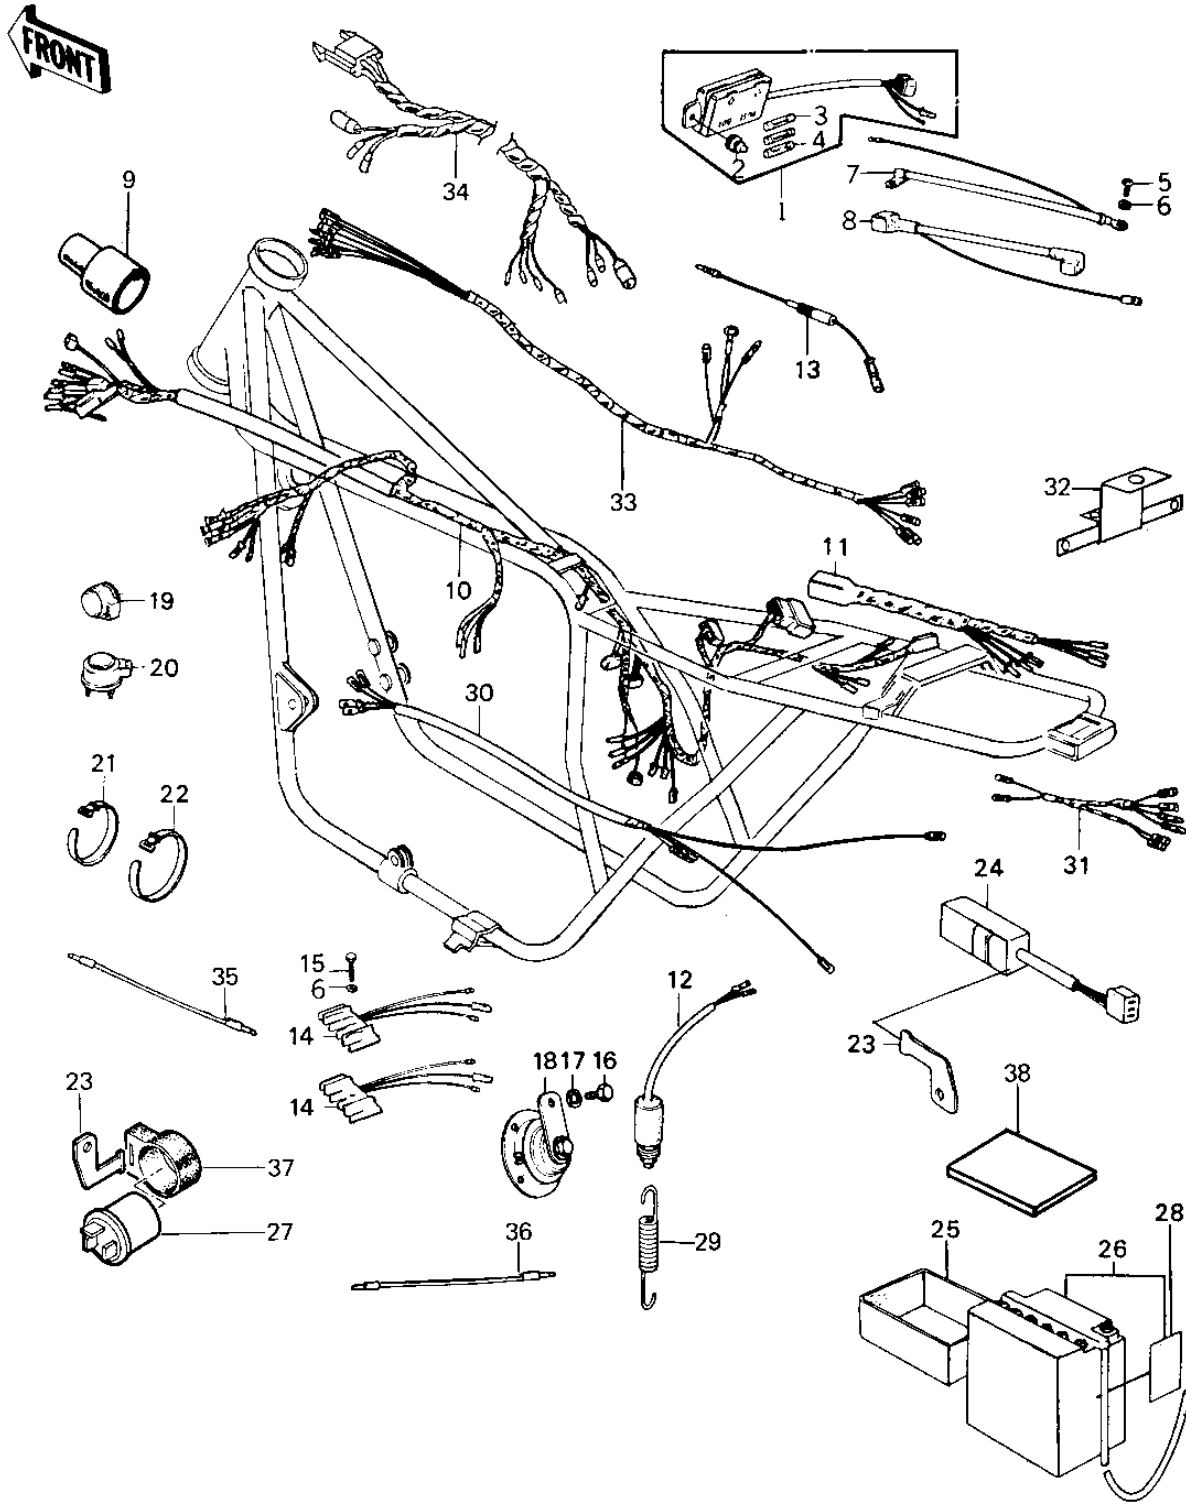

1979 Police 1000 PARTS DIAGRAM

CHASSIS ELECTRICAL EQUIPMENT ('79-'81 C2)

1979 Police 1000 PARTS LIST

CHASSIS ELECTRICAL EQUIPMENT ('79-'81 C2)

ITEM NAME	PART NUMBER	QUANTITY
FUSE ASSY (Ref # 1)	26004-1006	1
DAMPER RUBBER,FUSE (Ref # 2)	92075-279	1
FUSE-20A (Ref # 3)	26006-005	2
FUSE 10A (Ref # 4)	26006-003	3
BOLT,HEX HEAD,6MM (Ref # 5)	92001-137	1
WASHER SPRING 6MM (Ref # 6)	461F0600	3
WIRE,BATTERY GROUND (Ref # 7)	26010-054	1
WIRE,STARTER LEAD (Ref # 8)	26011-1047	1
COVER WIRING HARNESS (Ref # 9)	26009-003	1
WIRING HARNESS,MAIN (Ref # 10)	26001-4003	1
WIRING HARNESS,REAR (Ref # 11)	26002-031	1
SWITCH-BRAKE LAMP (Ref # 12)	27010-017	1
FUSE ASSY (Ref # 13)	26004-1001	1
REGULATOR,HAZARD (Ref # 14)	21066-024	2
BOLT 6X22 (Ref # 15)	112B0622	2
BOLT-SMALL-UPSET,8X1 (Ref # 16)	115G0816	1
WASHER SPRING 8MM (Ref # 17)	461F0800	1
HORN (Ref # 18)	27003-1006	1
RELAY-TURN SIGNAL (Ref # 19)	27002-011	1
RELAY,TURN SIGNAL (Ref # 20)	27002-016	1
BAND,SHORT (Ref # 21)	92072-030	8
BAND,WIRING HARNESS (Ref # 22)	92072-056	8
BRACKET,OUTAGE SWITC (Ref # 23)	32060-014	1
SWITCH,OUTAGE,INDICT (Ref # 24)	28019-001	1
CASE,BATTERY (Ref # 25)	32099-015	1
YUA BAT YB14L-A2 (Ref # 26)	26012-1008	1
RELAY,ALT FLASH (OPT (Ref # 27)	27034-1001	1
LABEL-WARNING,BATTER (Ref # 28)	56040-1036	1
BRAKE SWITCH SPRING (Ref # 29)	27011-021	1

1979 Police 1000 PARTS LIST

CHASSIS ELECTRICAL EQUIPMENT ('79-'81 C2

ITEM NAME	PART NUMBER	QUANTITY
WIRING HARNESS,HAZAR (Ref # 30)	26001-1012	1
WIRING HARNESS,TAIL (Ref # 31)	26001-1013	1
BRACKET, ANTENNA MNT (Ref # 32)	23062-4002	(1