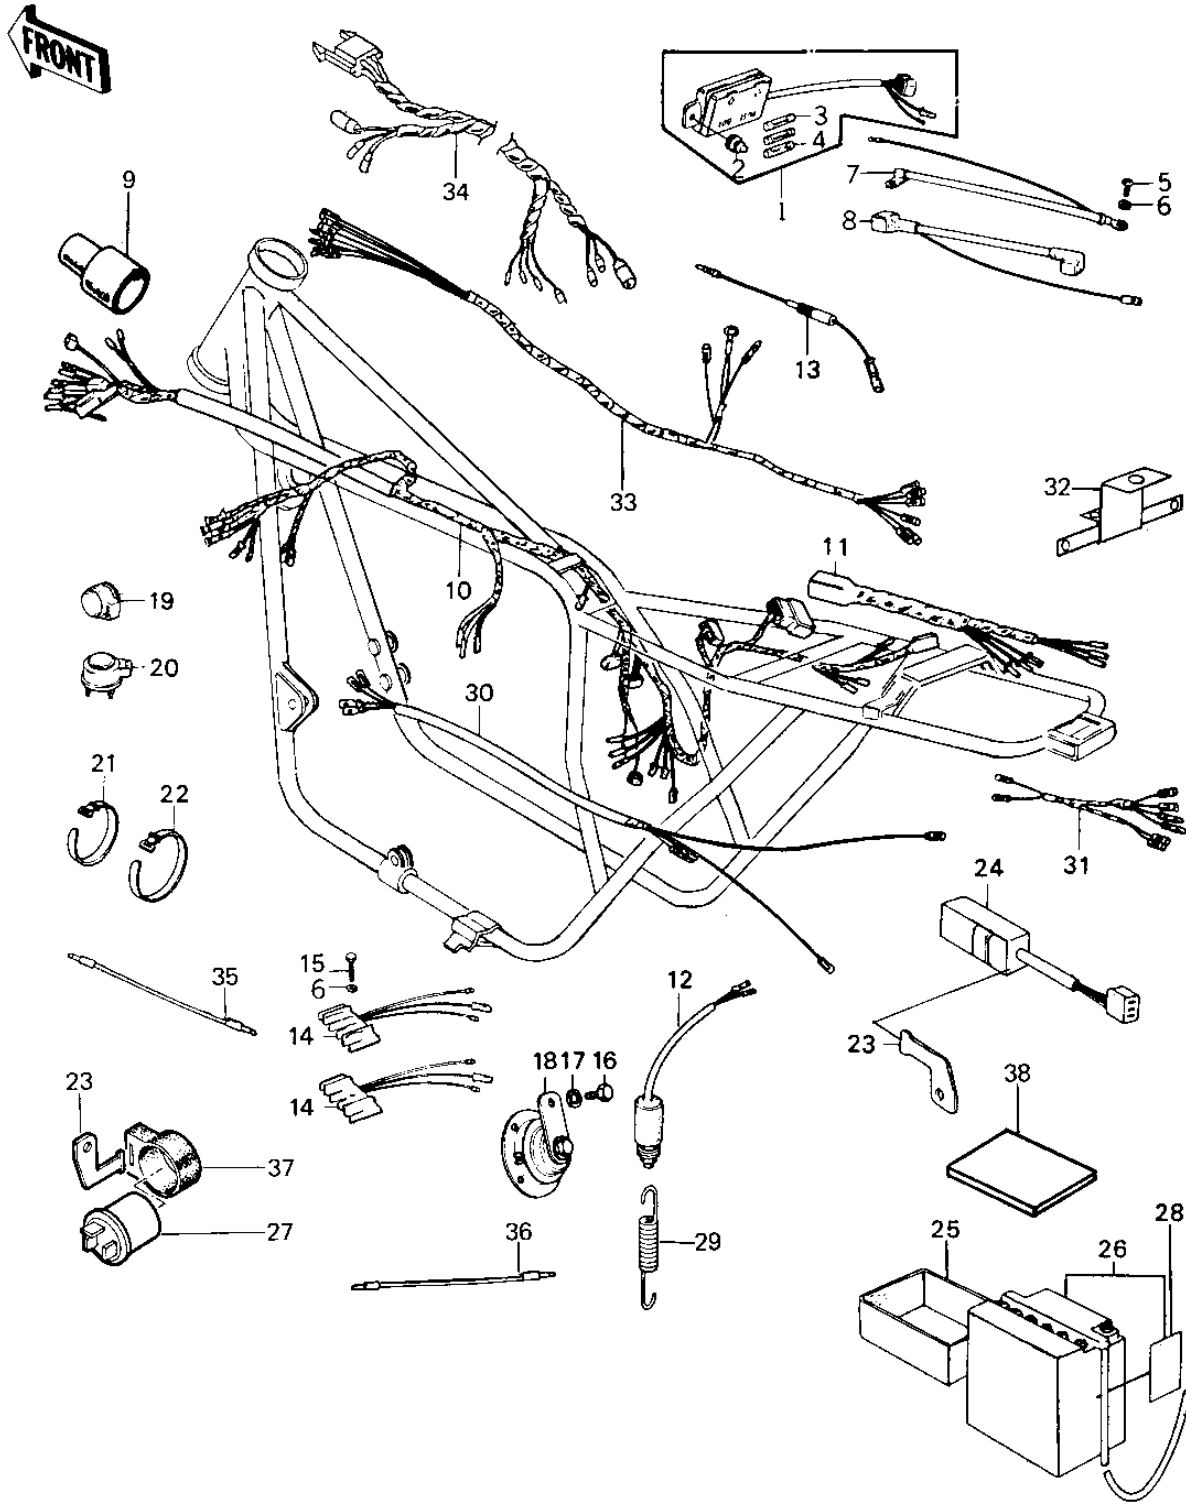

1981 Police 1000 PARTS DIAGRAM

CHASSIS ELECTRICAL EQUIPMENT ('79-'81 C2)

1981 Police 1000 PARTS LIST

CHASSIS ELECTRICAL EQUIPMENT ('79-'81 C2

ITEM NAME	PART NUMBER	QUANTITY
FUSE ASSY (Ref # 1)	26004-1006	1
DAMPER RUBBER,FUSE (Ref # 2)	92075-279	1
FUSE-20A (Ref # 3)	26006-005	2
FUSE 10A (Ref # 4)	26006-003	3
BOLT,HEX HEAD,6MM (Ref # 5)	92001-137	1
WASHER SPRING 6MM (Ref # 6)	461F0600	4
WIRE,BATTERY GROUND (Ref # 7)	26010-054	1
WIRE,STARTER LEAD (Ref # 8)	26011-1047	1
HARNESS (Ref # 10)	26001-4009	1
WIRING HARNESS,REAR (Ref # 11)	26002-031	1
SWITCH-BRAKE LAMP (Ref # 12)	27010-017	1
FUSE ASSY (Ref # 13)	26004-1001	1
REGULATOR,HAZARD (Ref # 14)	21066-024	2
BOLT 6X35 (Ref # 15)	110R0635	1
BOLT-SMALL-UPSET,8X1 (Ref # 16)	115G0816	1
WASHER SPRING 8MM (Ref # 17)	461F0800	1
HORN (Ref # 18)	27003-1006	1
RELAY-TURN SIGNAL (Ref # 19)	27002-011	1
RELAY,TURN SIGNAL (Ref # 20)	27002-016	1
BAND,SHORT (Ref # 21)	92072-030	8
BAND,WIRING HARNESS (Ref # 22)	92072-056	8
BRACKET,OUTAGE SWITC (Ref # 23)	32060-014	1
SWITCH,OUTAGE,INDICT (Ref # 24)	28019-001	1
CASE (Ref # 25)	32099-1009	1
FB BAT 12N16-3B (Ref # 26)	26012-1013	1
RELAY,ALT FLASH (OPT (Ref # 27)	27034-1001	1
LABEL-WARNING,BATTER (Ref # 28)	56040-1036	1
SPRING,BRAKE LAMP (Ref # 29)	27011-018	1
WIRING HARNESS,HAZAR (Ref # 30)	26001-1012	1

1981 Police 1000 PARTS LIST

CHASSIS ELECTRICAL EQUIPMENT ('79-'81 C2

ITEM NAME	PART NUMBER	QUANTITY
WIRING HARNESS,TAIL (Ref # 31)	26001-1013	1
BRACKET, ANTENNA MNT (Ref # 32)	23062-4002	(1
WIRING HARNESS,SILEN (Ref # 33)	26001-4006	1
HARNESS (Ref # 34)	26001-4008	1
HARNESS (Ref # 35)	26001-4008	4
HARNESS AUXILIA BROW (Ref # 36)	26001-4013	1
RUBBER,RELAY HORN (Ref # 37)	27035-001	1
DAMPER,BATTERY (Ref # 38)	92075-1143	1