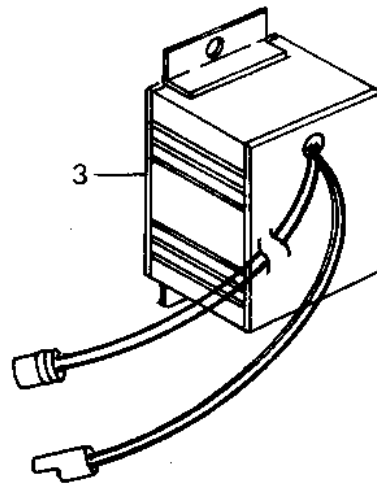

# 1979 Police 1000 PARTS DIAGRAM

SIREN ('79-'81 C2/C3/C4)

—  
R  
N  
—

1027-981

# 1979 Police 1000 PARTS LIST

SIREN ('79-'81 C2/C3/C4)

ITEM NAME	PART NUMBER	QUANTITY
HARNESS,WIRE (Ref # 1)	26001-4004	1
SIREN-SPEAKER (Ref # 2)	58001-4019	1
AMPLIFIER,SIREN (Ref # 3)	58001-4015	1
SIREN-MICROPHONE ONL (Ref # 4)	58001-4007	1