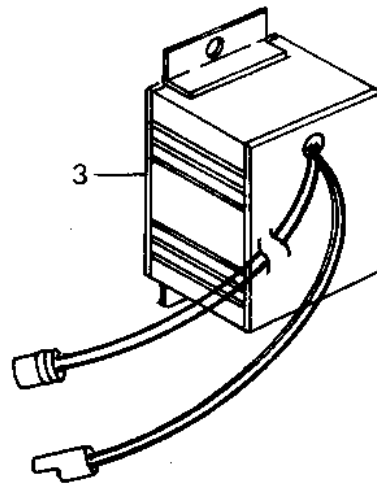

1979 Police 1000 PARTS DIAGRAM

SIREN ('79-'81 C2/C3/C4)

—
R
N
—

1027-981

1979 Police 1000 PARTS LIST

SIREN ('79-'81 C2/C3/C4)

ITEM NAME	PART NUMBER	QUANTITY
HARNESS,WIRE (Ref # 1)	26001-4004	1
SIREN-SPEAKER (Ref # 2)	58001-4019	1
AMPLIFIER,SIREN (Ref # 3)	58001-4015	1
SIREN-MICROPHONE ONL (Ref # 4)	58001-4007	1