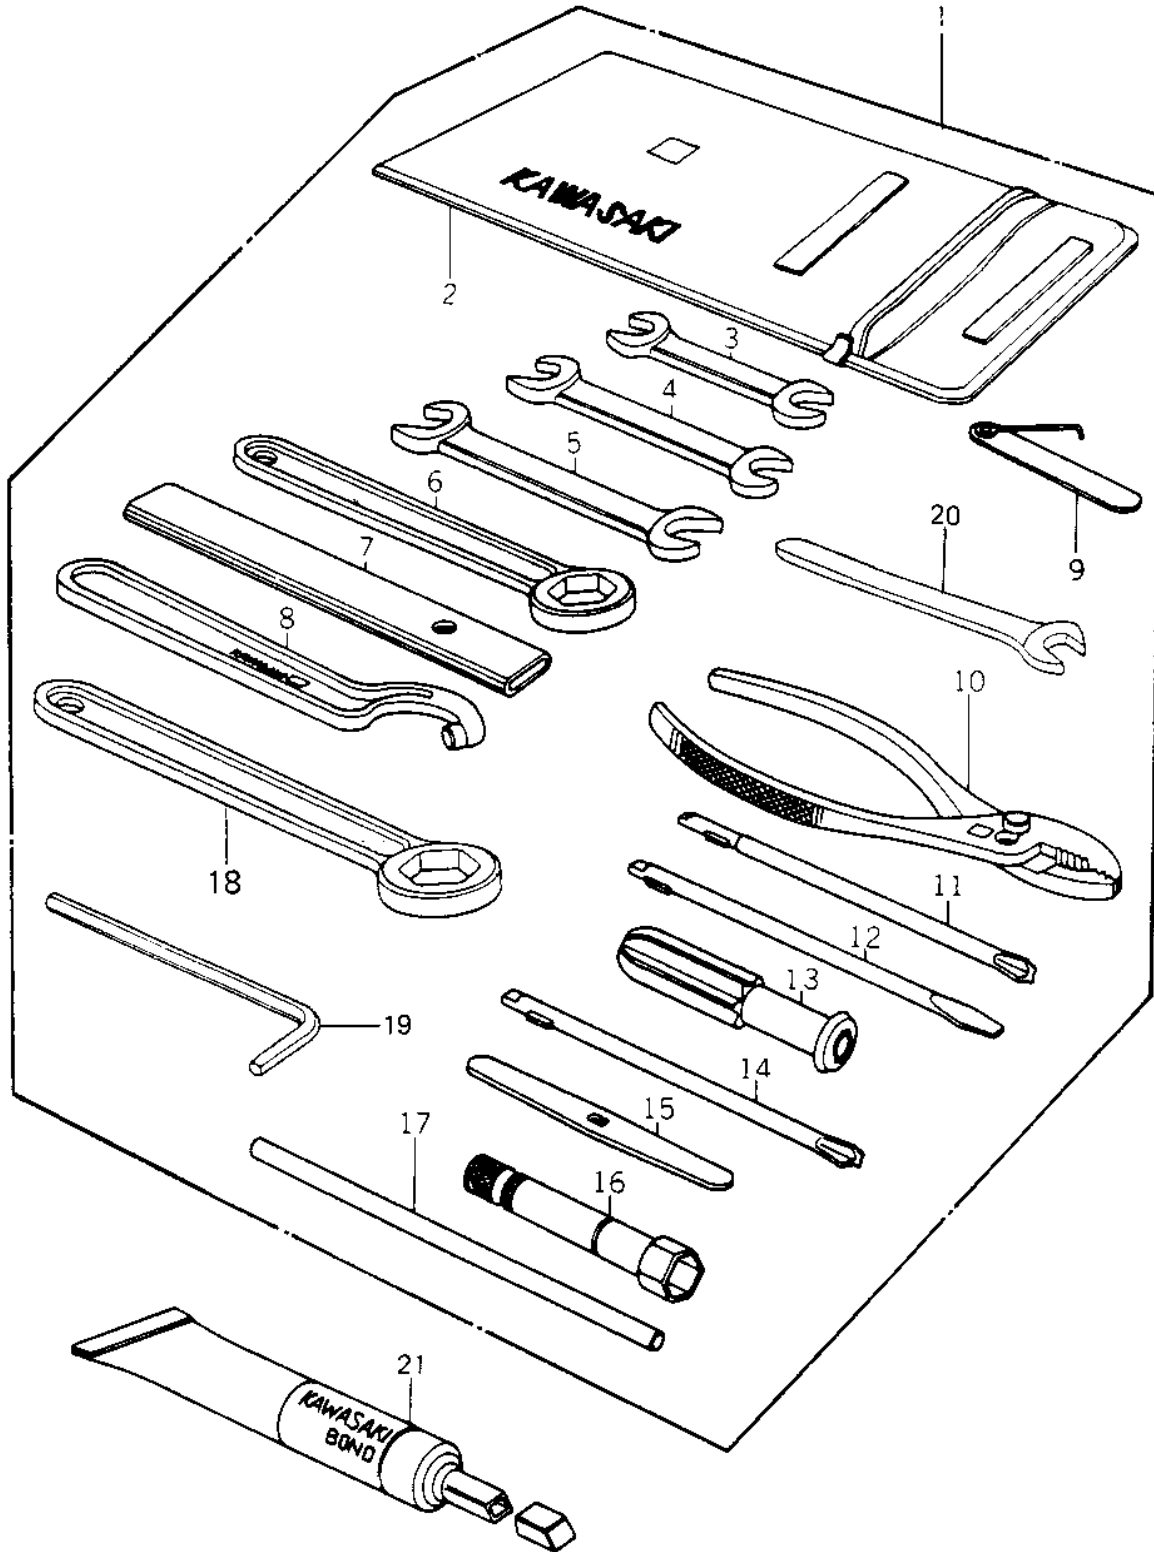

# 1979 Police 1000 PARTS DIAGRAM

OWNER TOOLS ('79-'81 C2/C3/C4)

R  
A

- 1
- 1
- 1
- 1
- 1
- 1
- 1
- 1
- 1
- 1
- 2
- 2

1027-98

# 1979 Police 1000 PARTS LIST

OWNER TOOLS ('79-'81 C2/C3/C4)

ITEM NAME	PART NUMBER	QUANTITY
TOOL KIT (Ref # 1)	56007-049	1
BAG,TOOL (Ref # 2)	56008-006	1
WRENCH,OPEN,8X10 (Ref # 3)	92126-001	1
WRENCH,OPEN END,12X1 (Ref # 4)	92126-002	1
TOOL-WRENCH,OPEN END (Ref # 5)	92110-1153	1
TOOL-WRENCH,BOX END, (Ref # 6)	92110-1147	1
TOOL-WRENCH,BOX END,2 (Ref # 7)	92111-004	1
WRENCH,HOOK (Ref # 8)	92110-1014	1
WRENCH,OPEN,8X10 (Ref # 9)	92126-001	1
PLIERS,160MM (Ref # 10)	92112-003	1
TOOL-DRIVER (Ref # 11)	92107-1052	1
92107-1052 (Canada) (Ref # 12)	92107-007	1
GRIP,SCREW DRIVER (Ref # 13)	92106-1001	1
92107-1002 (Canada) (Ref # 14)	92107-008	1
LEVER,SCREW DRIVER (Ref # 15)	92111-006	1
WRENCH,SPARK PLUG (Ref # 16)	92108-008	1
BAR,SPARK PLUG WRENC (Ref # 17)	92111-005	1
LIQUID GASKET (Ref # 21)	92104-002	AR