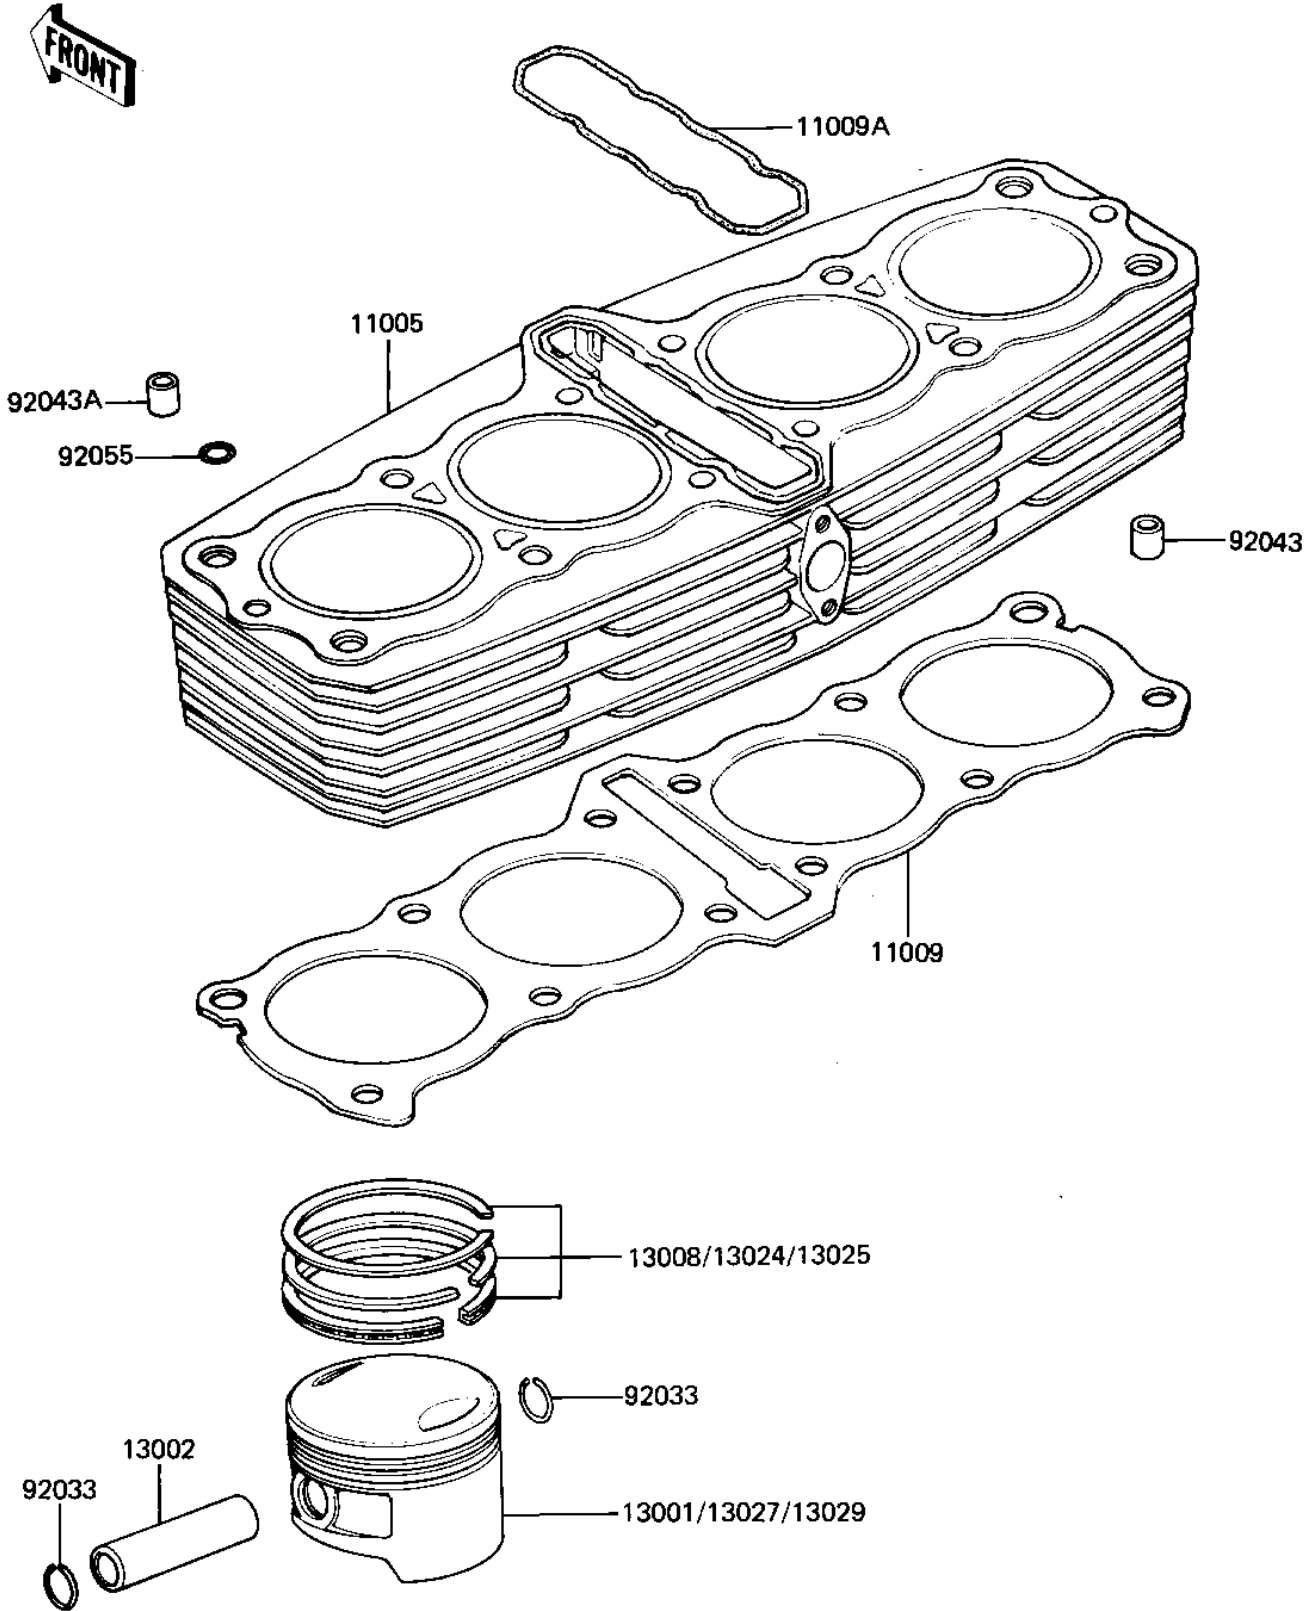

# 1982 LTD PARTS DIAGRAM

## CYLINDER/PISTONS

# 1982 LTD PARTS LIST

## CYLINDER/PISTONS

ITEM NAME	PART NUMBER	QUANTITY
11005-1327 (Canada) (Ref # 11005)	11005-1116	1
GASKET,CYLINDER BASE (Ref # 11009)	11060-1067	1
GASKET,CYLINDER (Ref # 11009A)	11009-1208	1
PISTON-ENGINE,STD (Ref # 13001)	13001-1119	4
PIN-PISTON (Ref # 13002)	13002-1013	4
RING-SET-PISTON (Ref # 13008)	13008-5035	4
RING SET,1.10 O/S (Ref # 13024)	13024-5018	4
RING SET,050 O/S (Ref # 13025)	13025-5018	4
PISTON-ENGINE LL,O/S (Ref # 13027)	13027-1056	4
PISTON-ENGINE L,O/S (Ref # 13029)	13029-1058	4
RING-SNAP (Ref # 92033)	92033-1054	8
PIN,11X14X12.3 (Ref # 92043)	92043-1266	2
PIN,DOWEL,10X8.2X14 (Ref # 92043A)	92043-1037	2
RING-0,0D=18.5MM (Ref # 92055)	92055-1148	4