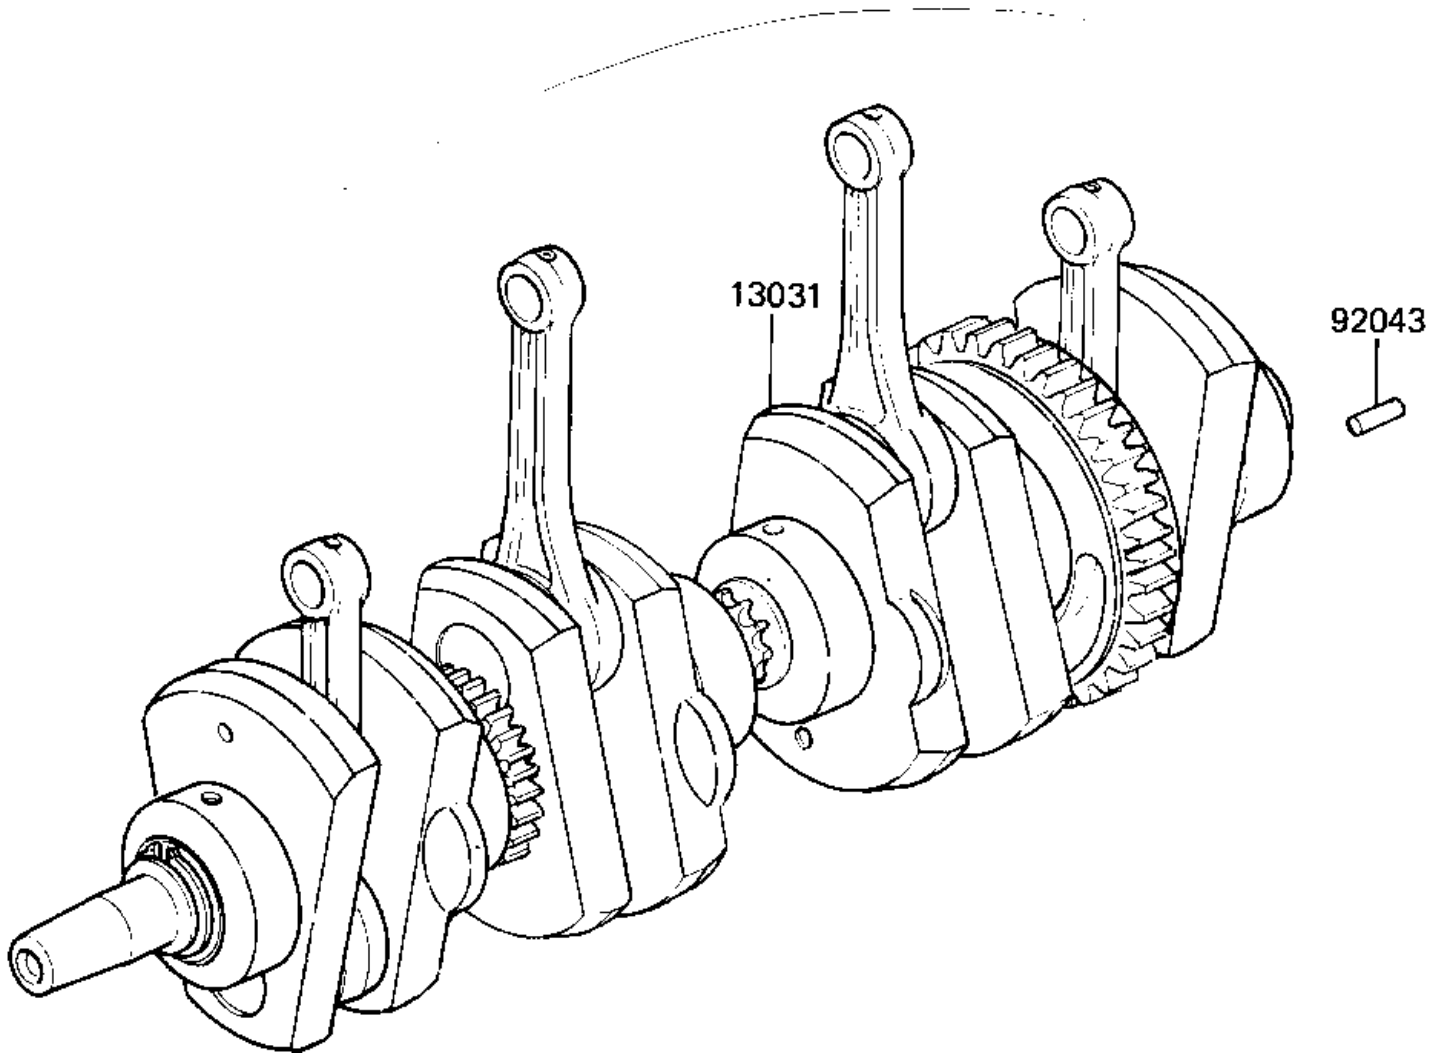

# 1981 LTD PARTS DIAGRAM

CRANKSHAFT

# 1981 LTD PARTS LIST

## CRANKSHAFT

ITEM NAME	PART NUMBER	QUANTITY
CRANKSHAFT-COMP (Ref # 13031)	13031-1046	1
PIN-SPRING,4X8 (Ref # 92043)	555A0408	1