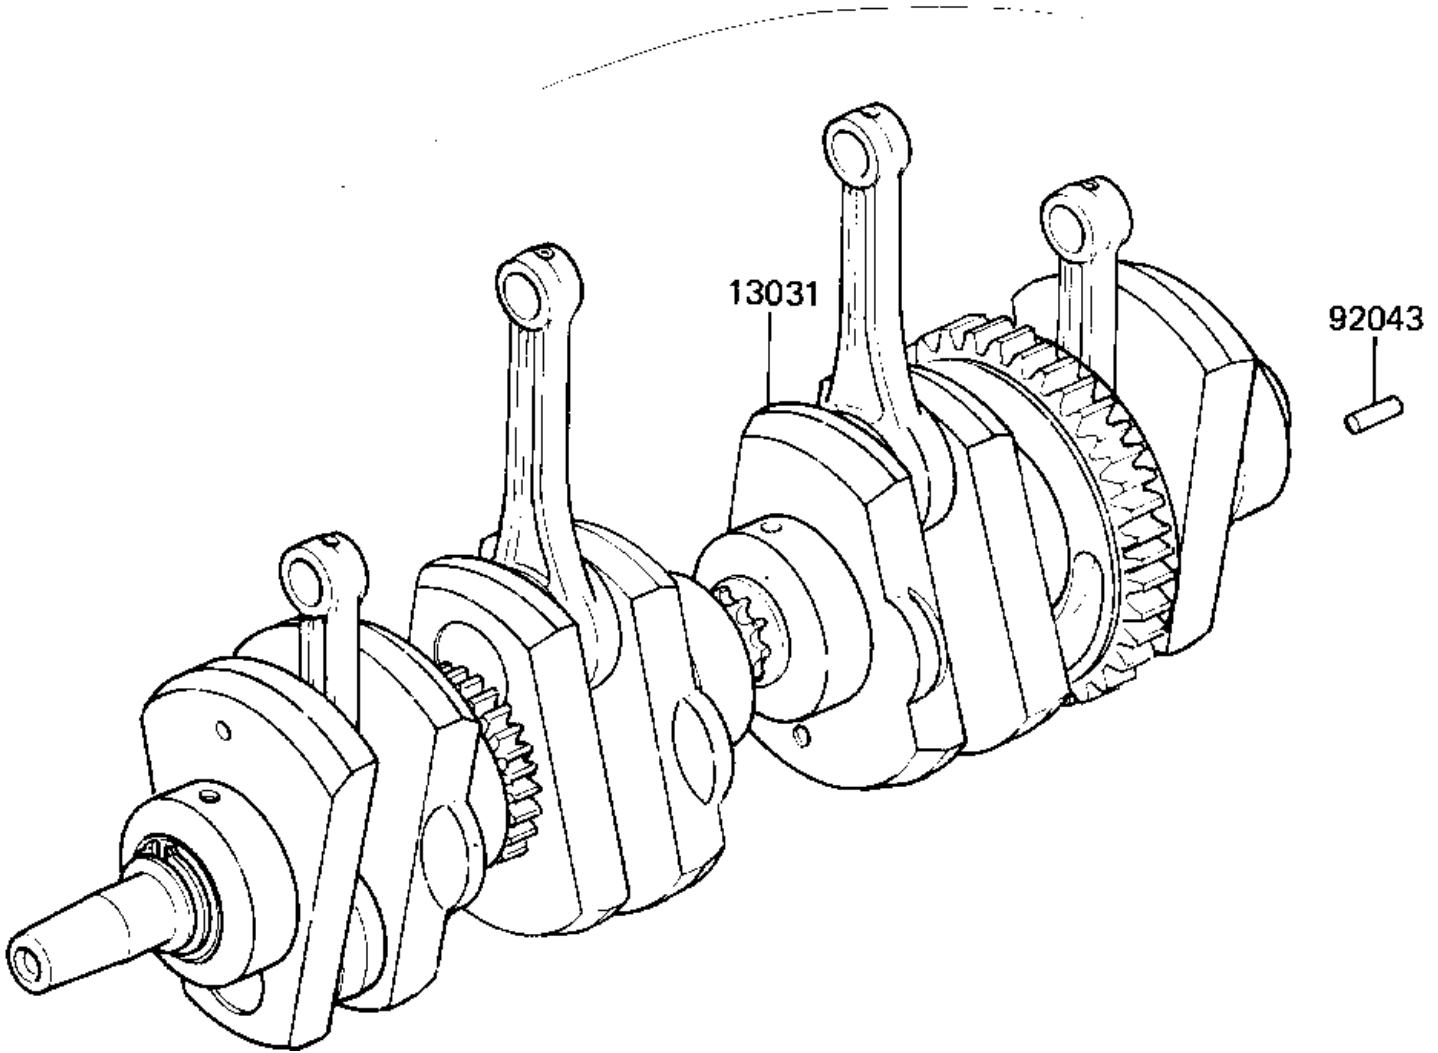

# 1982 LTD PARTS DIAGRAM

CRANKSHAFT

# 1982 LTD PARTS LIST

## CRANKSHAFT

ITEM NAME	PART NUMBER	QUANTITY
CRANKSHAFT-COMP (Ref # 13031)	13031-1046	1
PIN-SPRING,4X8 (Ref # 92043)	555A0408	1