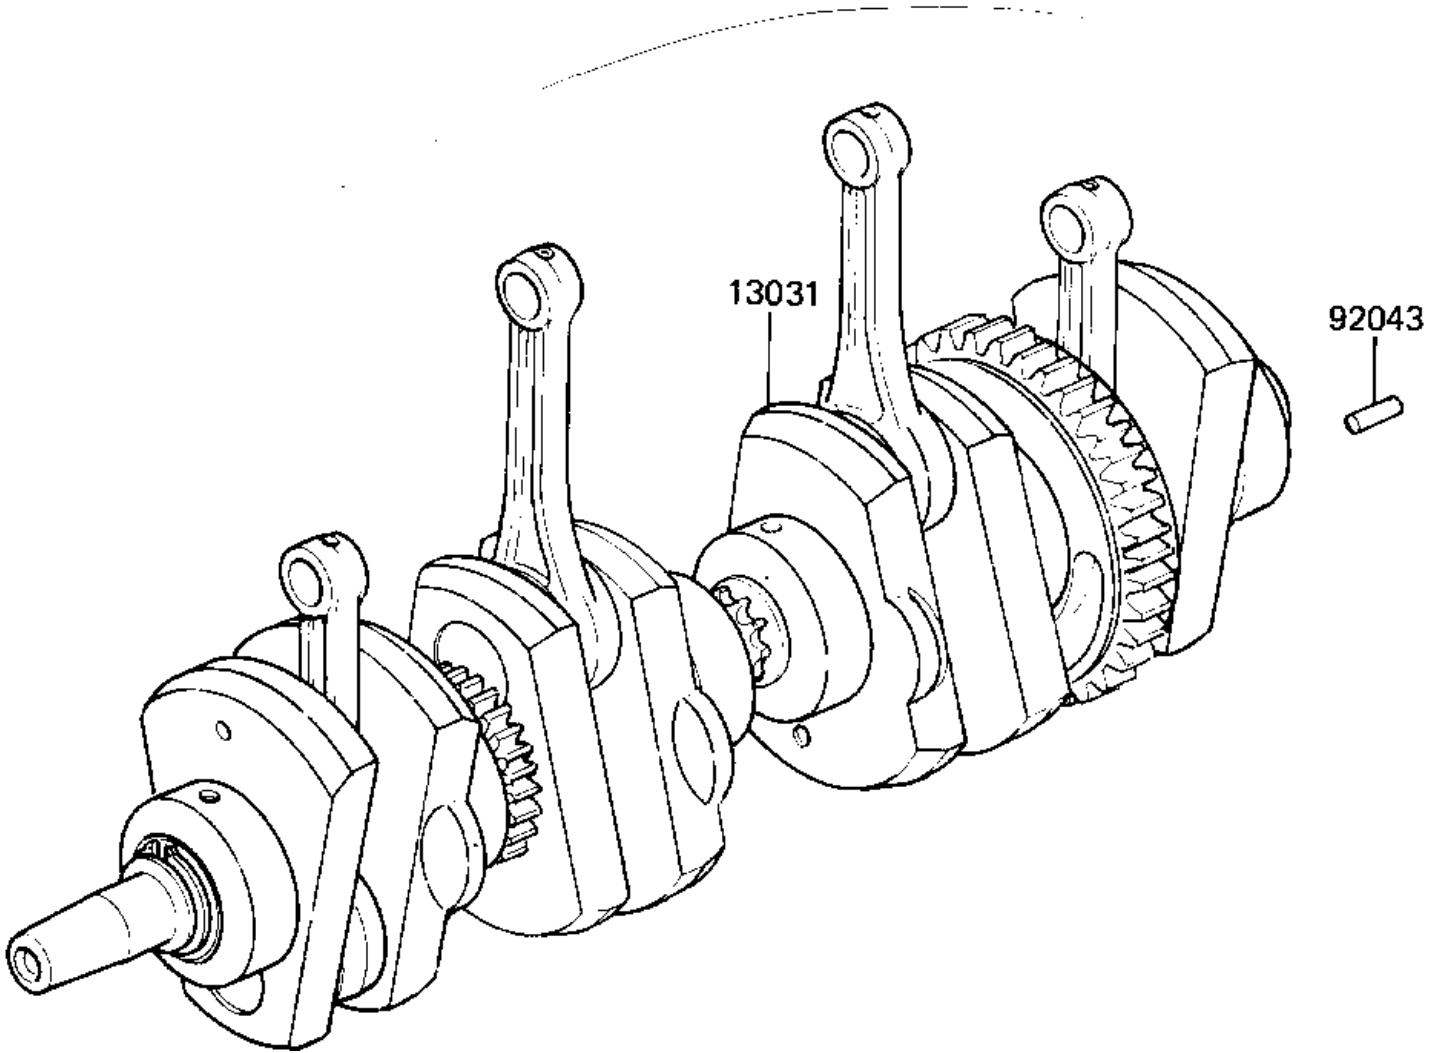

1982 LTD PARTS DIAGRAM

CRANKSHAFT

1982 LTD PARTS LIST

CRANKSHAFT

ITEM NAME	PART NUMBER	QUANTITY
CRANKSHAFT-COMP (Ref # 13031)	13031-1046	1
PIN-SPRING,4X8 (Ref # 92043)	555A0408	1