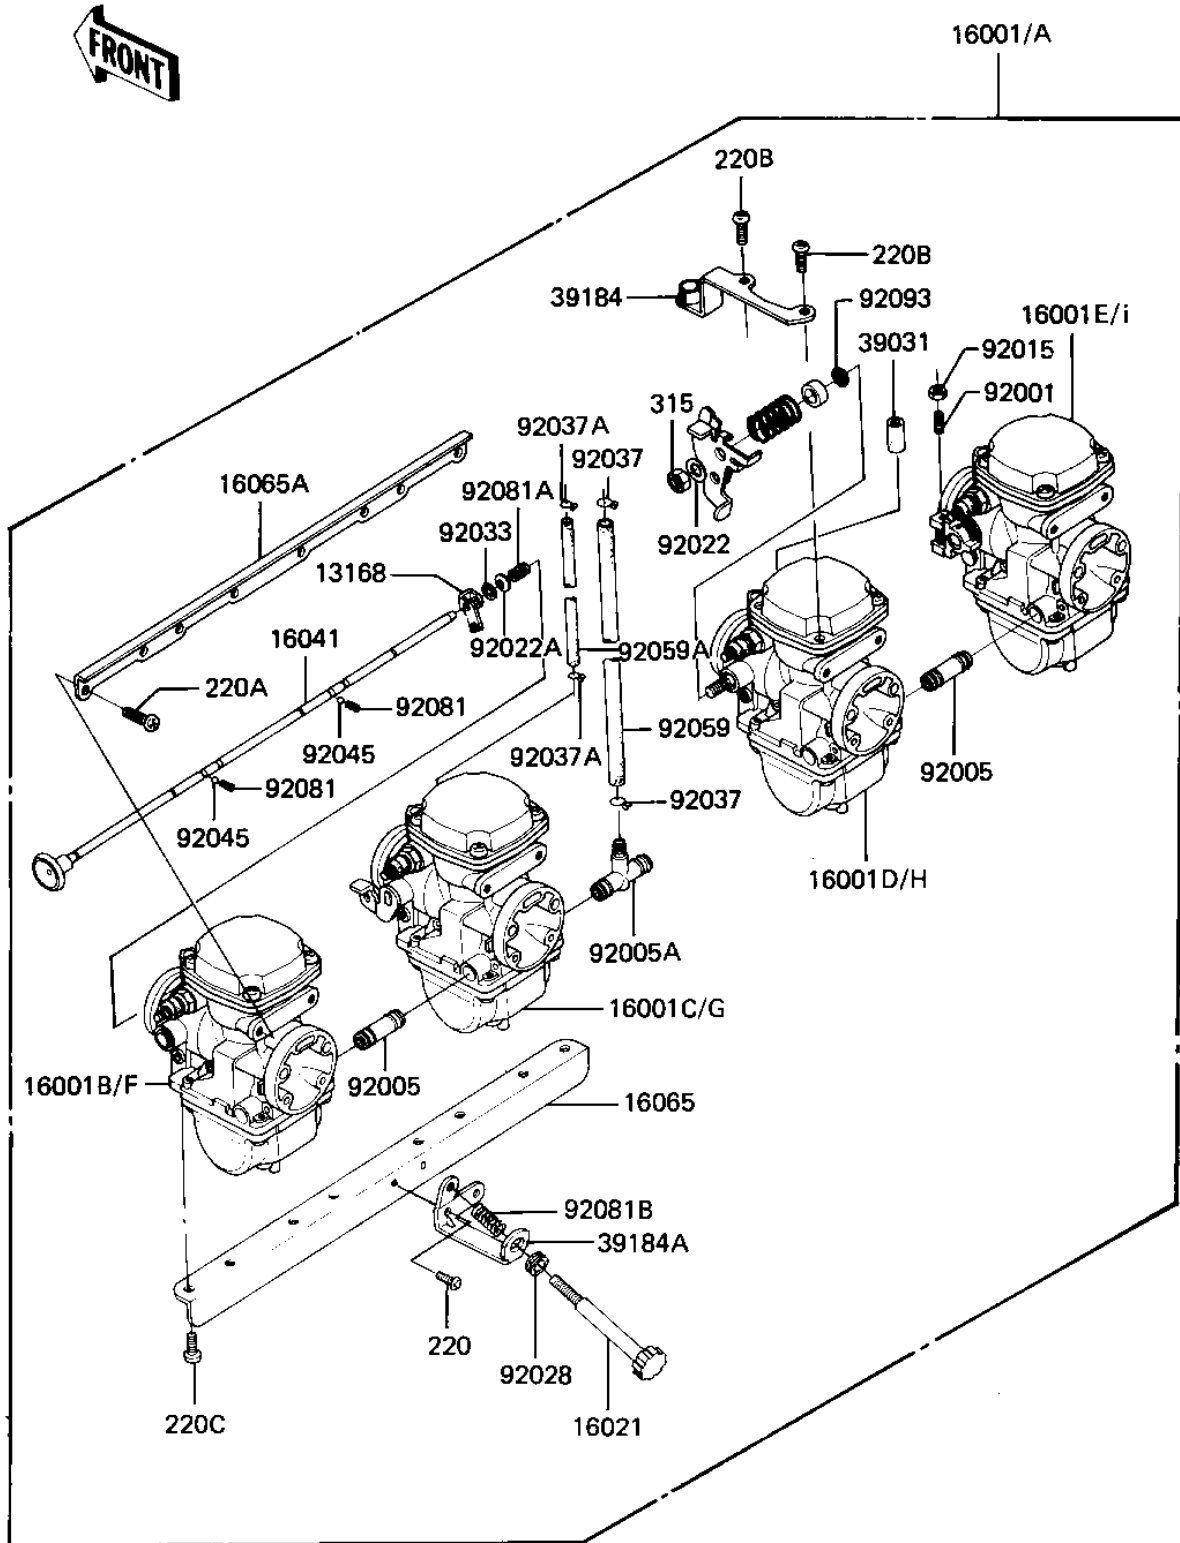

1981 LTD PARTS DIAGRAM

CARBURETOR ASSY