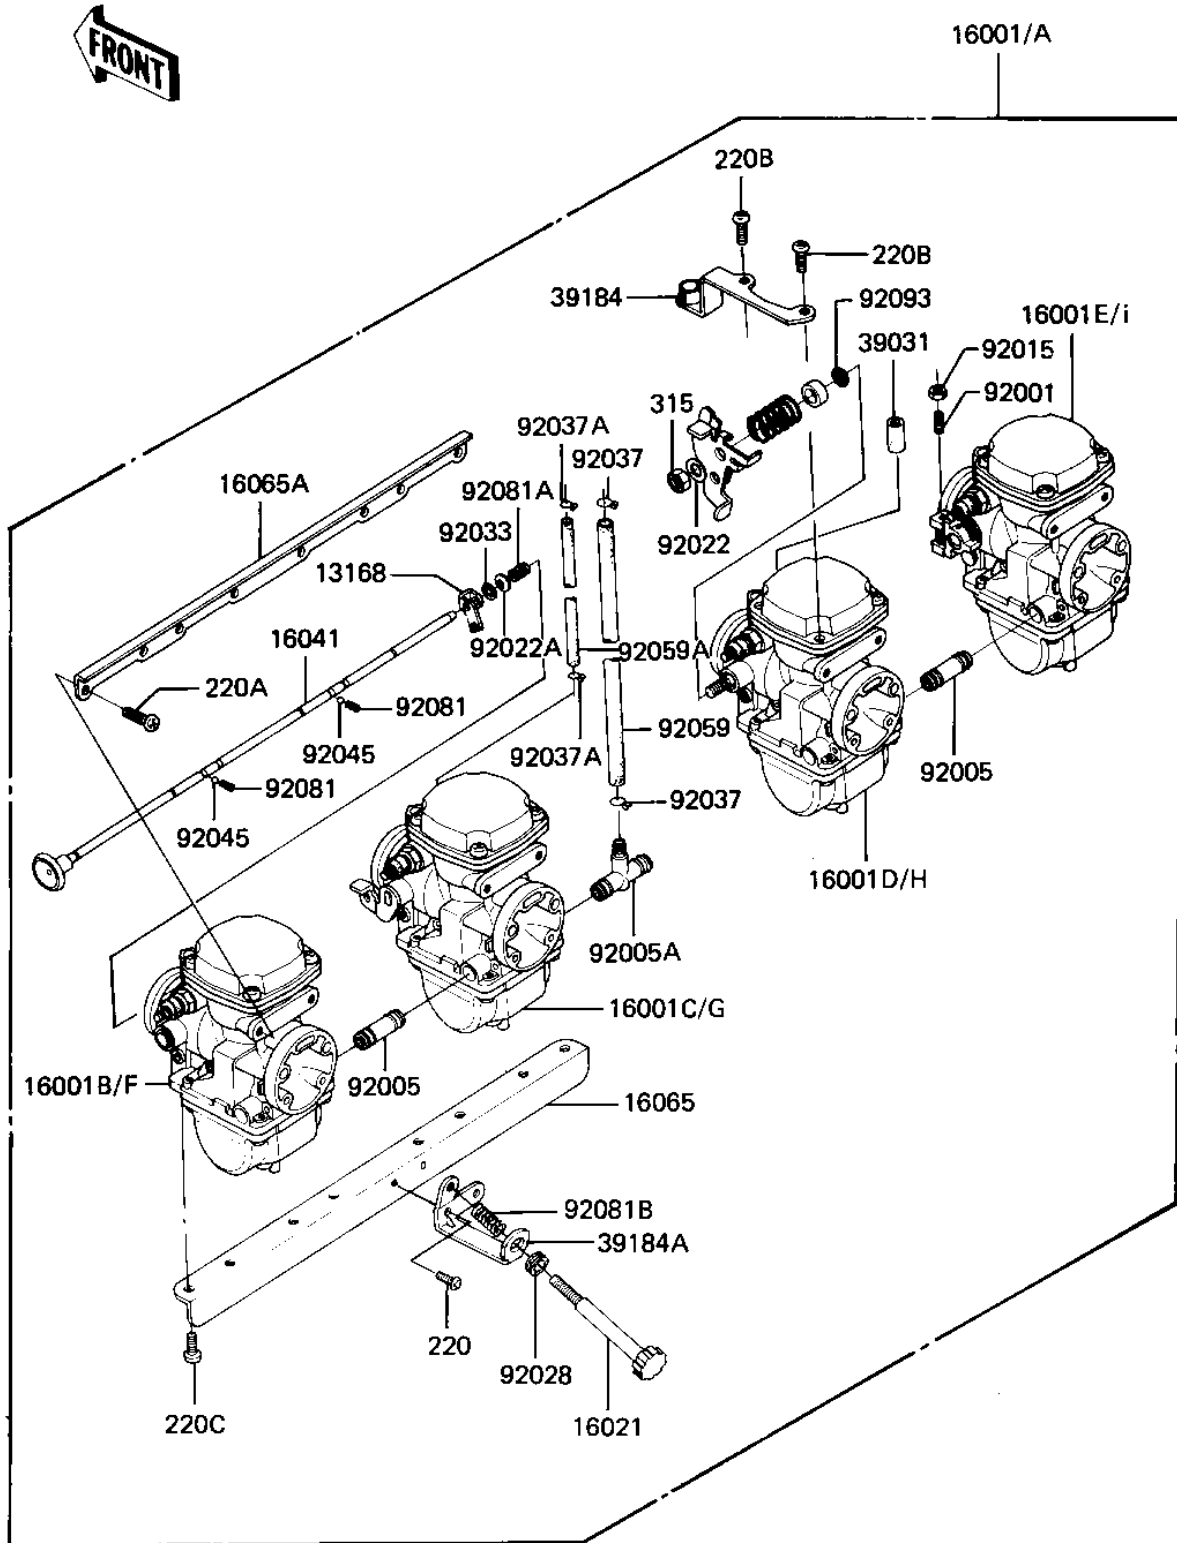

1982 LTD PARTS DIAGRAM

CARBURETOR ASSY