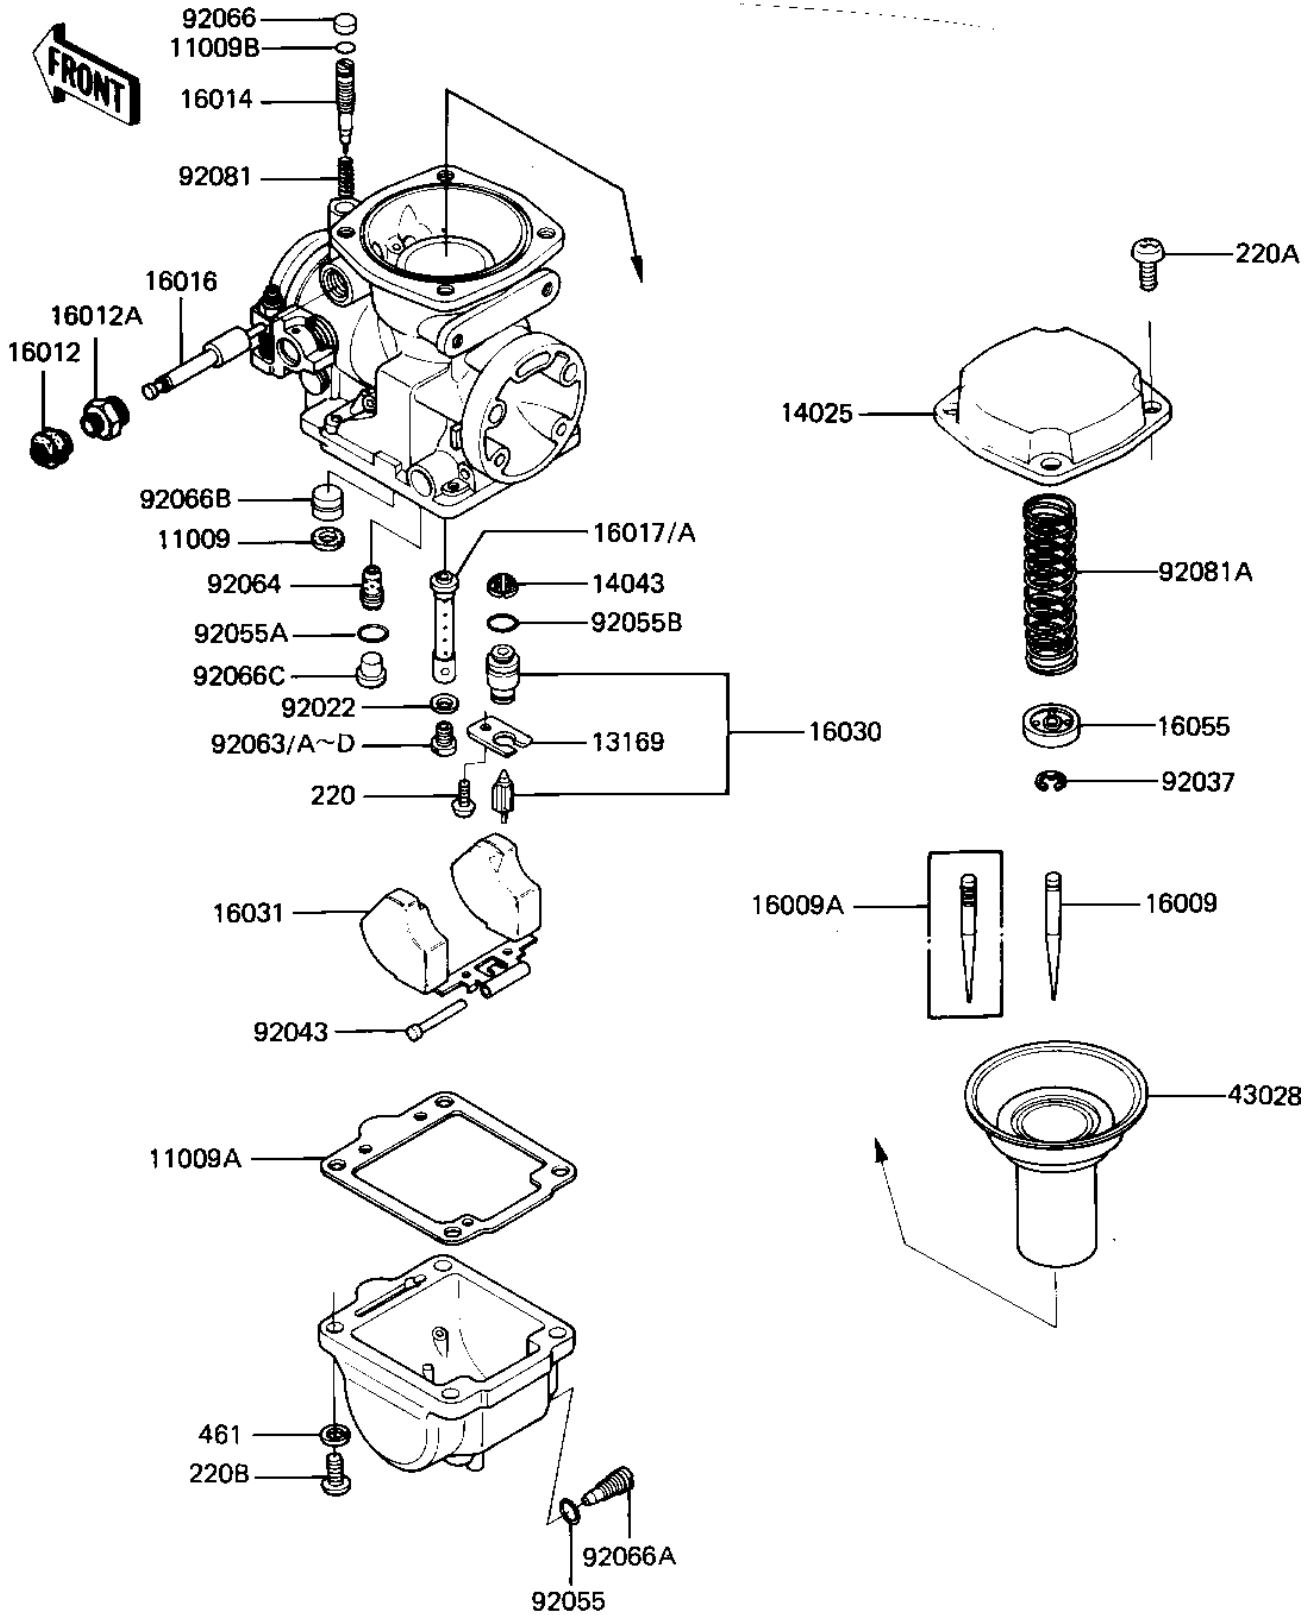

## CARBURETOR PARTS

## CARBURETOR PARTS

ITEM NAME	PART NUMBER	QUANTITY
GASKET,CARB. PLUG (Ref # 11009)	11009-1240	4
GASKET,FLOAT CHAMBER (Ref # 11009A)	11009-1241	4
"O" RING (Ref # 11009B)	16038-022	4
PLATE, LOCK (Ref # 13169)	13169-1190	4
TOP-CHAMBER,MIXING (Ref # 14025)	14025-1359	4
FILTER,FLOAT VALVE (Ref # 14043)	14043-1010	4
NEEDLE-JET (Ref # 16009)	16009-1085	4
NEEDLE-JET (Canada) (Ref # 16009A)	16009-1086	4
CAP-STARTER PLUNGER (Ref # 16012)	16012-1010	4
CAP-STARTER PLUNGER (Ref # 16012A)	16012-1011	4
SCREW-PILOT AIR (Ref # 16014)	16014-1014	4
PLUNGER (Ref # 16016)	16016-1019	4
JET-NEEDLE (Ref # 16017)	16017-1086	4
JET-NEEDLE (Canada) (Ref # 16017A)	16017-1087	4
VALVE-FLOAT (Ref # 16030)	16030-1016	4
FLOAT (Ref # 16031)	16031-1013	4
PLATE,NEEDLE (Ref # 16055)	16055-010	4
DIAPHRAGM,VALVE (Ref # 43028)	43028-1025	4
WASHER MAIN JET (Ref # 92022)	16034-001	4
CIRCLIP (Ref # 92037)	16008-014	4
PIN,FLOAT (Ref # 92043)	16032-008	4
"O" RING (Ref # 92055)	92055-044	4
"O" RING,CHECK VALVE (Ref # 92055A)	92055-1059	4
"O" RING (Ref # 92055B)	92055-1105	4
JET-MAIN,#A127.5 (Ref # 92063)	92063-1100	4
JET-MAIN,#A127.5 (Ref # 92063)	92063-1100	4
JET-MAIN,#A122.5 (Ref # 92063A)	92063-1101	4
JET-MAIN,#A125 (Ref # 92063B)	92063-1102	4
JET-MAIN,#A125 (Ref # 92063B)	92063-1102	4

## CARBURETOR PARTS

ITEM NAME	PART NUMBER	QUANTITY
JET-MAIN,#A120 (Ref # 92063C)	92063-1106	4
JET-MAIN,#A120 (Ref # 92063C)	92063-1106	4
JET-MAIN,#117.5 (Ref # 92063D)	92063-1107	4
JET-MAIN,#117.5 (Ref # 92063D)	92063-1107	4
JET-PILOT,#A37.5 (Ref # 92064)	92064-1036	4
PLUG,PILOT SCREW (Ref # 92066)	92066-1051	4
SCREW,DRAIN (Ref # 92066A)	92066-1064	4
PLUG,CARBURETOR (Ref # 92066B)	92066-1086	4
PLUG,PILOT JET (Ref # 92066C)	92066-1087	4
SPRING,PILOT SCREW (Ref # 92081)	16022-016	4
SPRING,DPHRGM VALVE (Ref # 92081A)	92081-1363	4
SCREW PAN HEAD 4X6 (Ref # 220)	220B0406	14
SCREW PAN HEAD 5X10 (Ref # 220A)	220B0510	14
SCREW-PAN-CROS (Ref # 220B)	220B0514	16
WASHER SPRING 5MM (Ref # 461)	461F0500	16