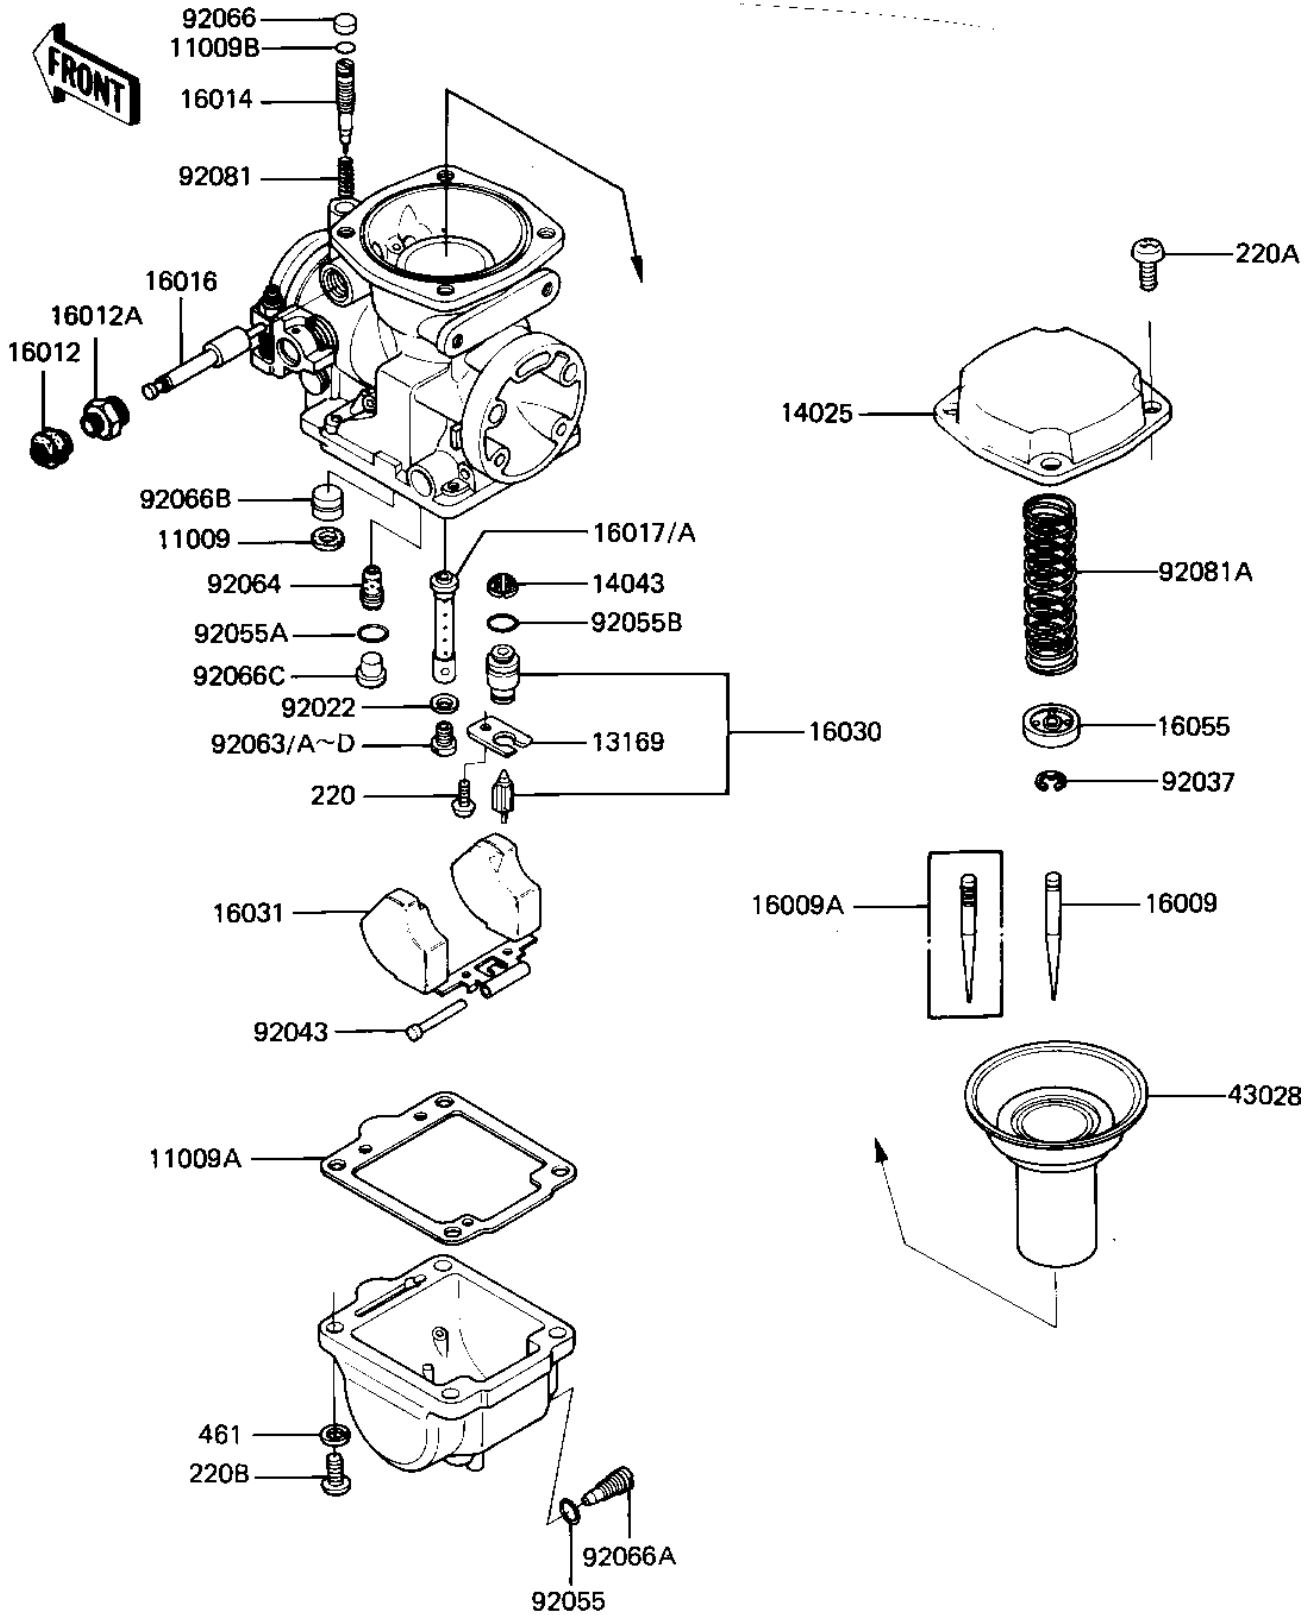

1982 LTD PARTS DIAGRAM

CARBURETOR PARTS

1982 LTD PARTS LIST

CARBURETOR PARTS

| ITEM NAME | PART NUMBER | QUANTITY |
|-------------------------------------|-------------|----------|
| GASKET,CARB. PLUG (Ref # 11009) | 11009-1240 | 4 |
| GASKET,FLOAT CHAMBER (Ref # 11009A) | 11009-1241 | 4 |
| "O" RING (Ref # 11009B) | 16038-022 | 4 |
| PLATE, LOCK (Ref # 13169) | 13169-1190 | 4 |
| TOP-CHAMBER,MIXING (Ref # 14025) | 14025-1359 | 4 |
| FILTER,FLOAT VALVE (Ref # 14043) | 14043-1010 | 4 |
| NEEDLE-JET (Ref # 16009) | 16009-1085 | 4 |
| NEEDLE-JET (Canada) (Ref # 16009A) | 16009-1086 | 4 |
| CAP-STARTER PLUNGER (Ref # 16012) | 16012-1010 | 4 |
| CAP-STARTER PLUNGER (Ref # 16012A) | 16012-1011 | 4 |
| SCREW-PILOT AIR (Ref # 16014) | 16014-1014 | 4 |
| PLUNGER (Ref # 16016) | 16016-1019 | 4 |
| JET-NEEDLE (Ref # 16017) | 16017-1086 | 4 |
| JET-NEEDLE (Canada) (Ref # 16017A) | 16017-1087 | 4 |
| VALVE-FLOAT (Ref # 16030) | 16030-1016 | 4 |
| FLOAT (Ref # 16031) | 16031-1013 | 4 |
| PLATE,NEEDLE (Ref # 16055) | 16055-010 | 4 |
| DIAPHRAGM,VALVE (Ref # 43028) | 43028-1025 | 4 |
| WASHER MAIN JET (Ref # 92022) | 16034-001 | 4 |
| CIRCLIP (Ref # 92037) | 16008-014 | 4 |
| PIN,FLOAT (Ref # 92043) | 16032-008 | 4 |
| "O" RING (Ref # 92055) | 92055-044 | 4 |
| "O" RING,CHECK VALVE (Ref # 92055A) | 92055-1059 | 4 |
| "O" RING (Ref # 92055B) | 92055-1105 | 4 |
| JET-MAIN,#A127.5 (Ref # 92063) | 92063-1100 | 4 |
| JET-MAIN,#A127.5 (Ref # 92063) | 92063-1100 | 4 |
| JET-MAIN,#A122.5 (Ref # 92063A) | 92063-1101 | 4 |
| JET-MAIN,#A125 (Ref # 92063B) | 92063-1102 | 4 |
| JET-MAIN,#A125 (Ref # 92063B) | 92063-1102 | 4 |