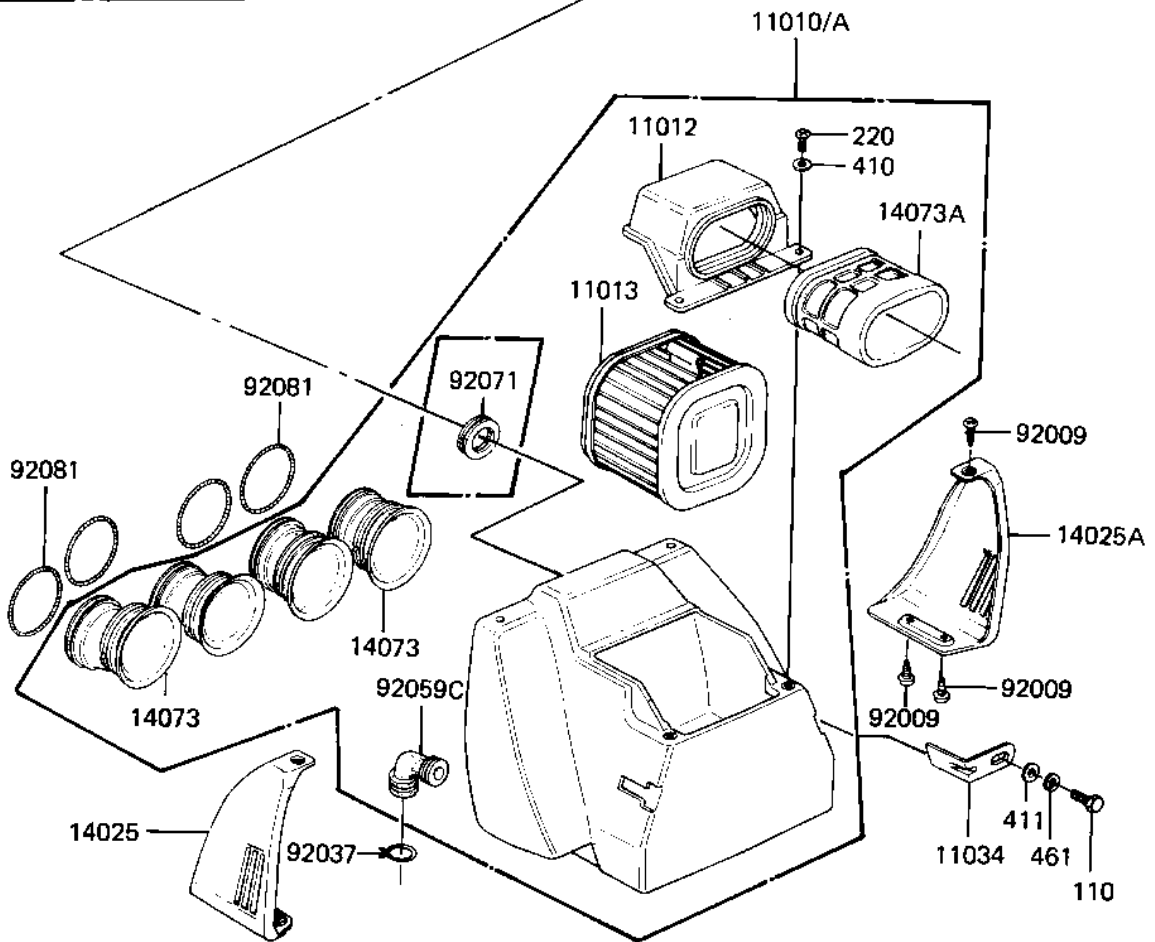

1981 LTD PARTS DIAGRAM

AIR CLEANER

E1130-0011

1981 LTD PARTS LIST

AIR CLEANER

ITEM NAME	PART NUMBER	QUANTITY
FILTER-ASSY-AIR (Ref # 11010)	11010-1142	1
FILTER-ASSY-AIR (Canada) (Ref # 11010A)	11010-1112	1
CAP,AIR FILTER (Ref # 11012)	11012-1167	1
ELEMENT,AIR CLNR (Ref # 11013)	11013-1037	1
BRACKET,AIR CLEANER (Ref # 11034)	32070-038	2
COVER,AIR FILTER,LH (Ref # 14025)	14025-1263	1
COVER,AIR FILTER,RH (Ref # 14025A)	14025-1264	1
DUCT,AIR FILTER,OUTL (Ref # 14073)	14073-1048	4
DUCT,AIR FILTER,INTA (Ref # 14073A)	14073-1049	1
VALVE ASSY,AIR SWITC (Ref # 16126)	16126-1014	1
SILENCER (Ref # 39162)	39162-1003	1
FITTING,TUBE (Ref # 92005)	92005-1017	1
SCREW,TAPPING,5X12 (Ref # 92009)	92009-1105	6
CLAMP BREATHER PIPE (Ref # 92037)	92037-028	1
CLAMP-PIPE (Ref # 92037A)	92037-072	6
CLAMP (Ref # 92037B)	92037-1076	1
CLAMP,BREATHER TUBE (Ref # 92037C)	92037-213	4
TUBE,VACUUM,LONG (Ref # 92059)	92059-1162	2
TUBE,VACUUM,LONG (Ref # 92059A)	92059-1162	1
TUBE,14X20X89 (Ref # 92059B)	92059-1155	2
TUBE,AIR FILTER (Ref # 92059C)	92059-1156	1
TUBE,14X20X320 (Ref # 92059D)	92059-1161	1
GROMMET,AIR FILTER (Ref # 92071)	92071-1042	1
SPRING (Ref # 92081)	92081-1177	4
BOLT-UPSET,6X12 (Ref # 110)	112G0612	2
SCREW PAN HEAD 6X12 (Ref # 220)	220B0612	2
WASHER PLAIN 6MM (Ref # 410)	410B0600	2
WASHER PLAIN 6MM (Ref # 411)	411B0600	2
WASHER SPRING 6MM (Ref # 461)	461F0600	2