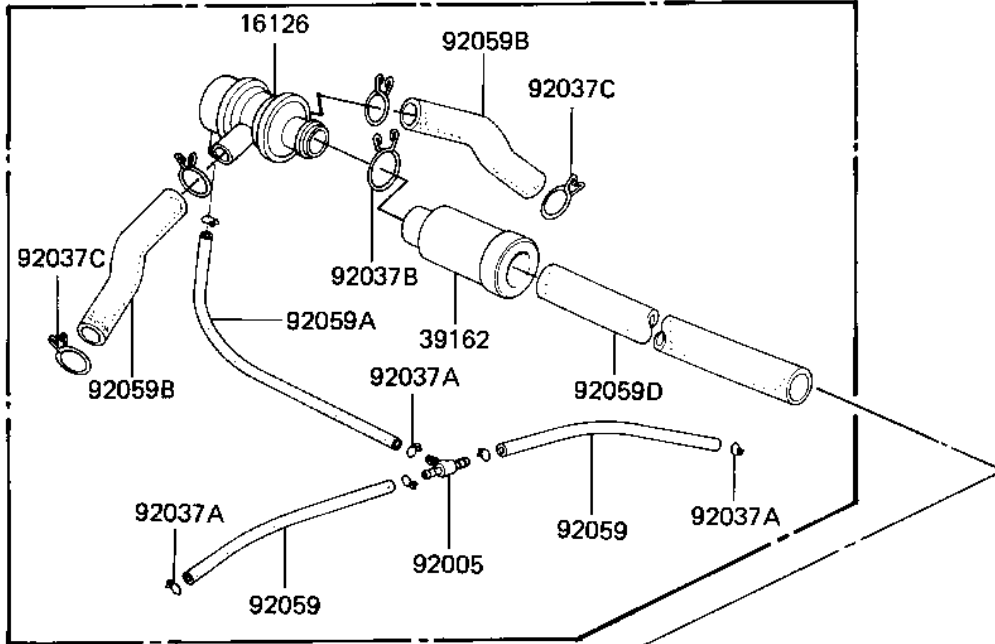

1981 LTD PARTS DIAGRAM

AIR CLEANER

E1130-0011

1981 LTD PARTS LIST

AIR CLEANER

ITEM NAME	PART NUMBER	QUANTITY
FILTER-ASSY-AIR (Ref # 11010)	11010-1142	1
FILTER-ASSY-AIR (Canada) (Ref # 11010A)	11010-1112	1
CAP,AIR FILTER (Ref # 11012)	11012-1167	1
ELEMENT,AIR CLNR (Ref # 11013)	11013-1037	1
BRACKET,AIR CLEANER (Ref # 11034)	32070-038	2
COVER,AIR FILTER,LH (Ref # 14025)	14025-1263	1
COVER,AIR FILTER,RH (Ref # 14025A)	14025-1264	1
DUCT,AIR FILTER,OUTL (Ref # 14073)	14073-1048	4
DUCT,AIR FILTER,INTA (Ref # 14073A)	14073-1049	1
VALVE ASSY,AIR SWITC (Ref # 16126)	16126-1014	1
SILENCER (Ref # 39162)	39162-1003	1
FITTING,TUBE (Ref # 92005)	92005-1017	1
SCREW,TAPPING,5X12 (Ref # 92009)	92009-1105	6
CLAMP BREATHER PIPE (Ref # 92037)	92037-028	1
CLAMP-PIPE (Ref # 92037A)	92037-072	6
CLAMP (Ref # 92037B)	92037-1076	1
CLAMP,BREATHER TUBE (Ref # 92037C)	92037-213	4
TUBE,VACUUM,LONG (Ref # 92059)	92059-1162	2
TUBE,VACUUM,LONG (Ref # 92059A)	92059-1162	1
TUBE,14X20X89 (Ref # 92059B)	92059-1155	2
TUBE,AIR FILTER (Ref # 92059C)	92059-1156	1
TUBE,14X20X320 (Ref # 92059D)	92059-1161	1
GROMMET,AIR FILTER (Ref # 92071)	92071-1042	1
SPRING (Ref # 92081)	92081-1177	4
BOLT-UPSET,6X12 (Ref # 110)	112G0612	2
SCREW PAN HEAD 6X12 (Ref # 220)	220B0612	2
WASHER PLAIN 6MM (Ref # 410)	410B0600	2
WASHER PLAIN 6MM (Ref # 411)	411B0600	2
WASHER SPRING 6MM (Ref # 461)	461F0600	2