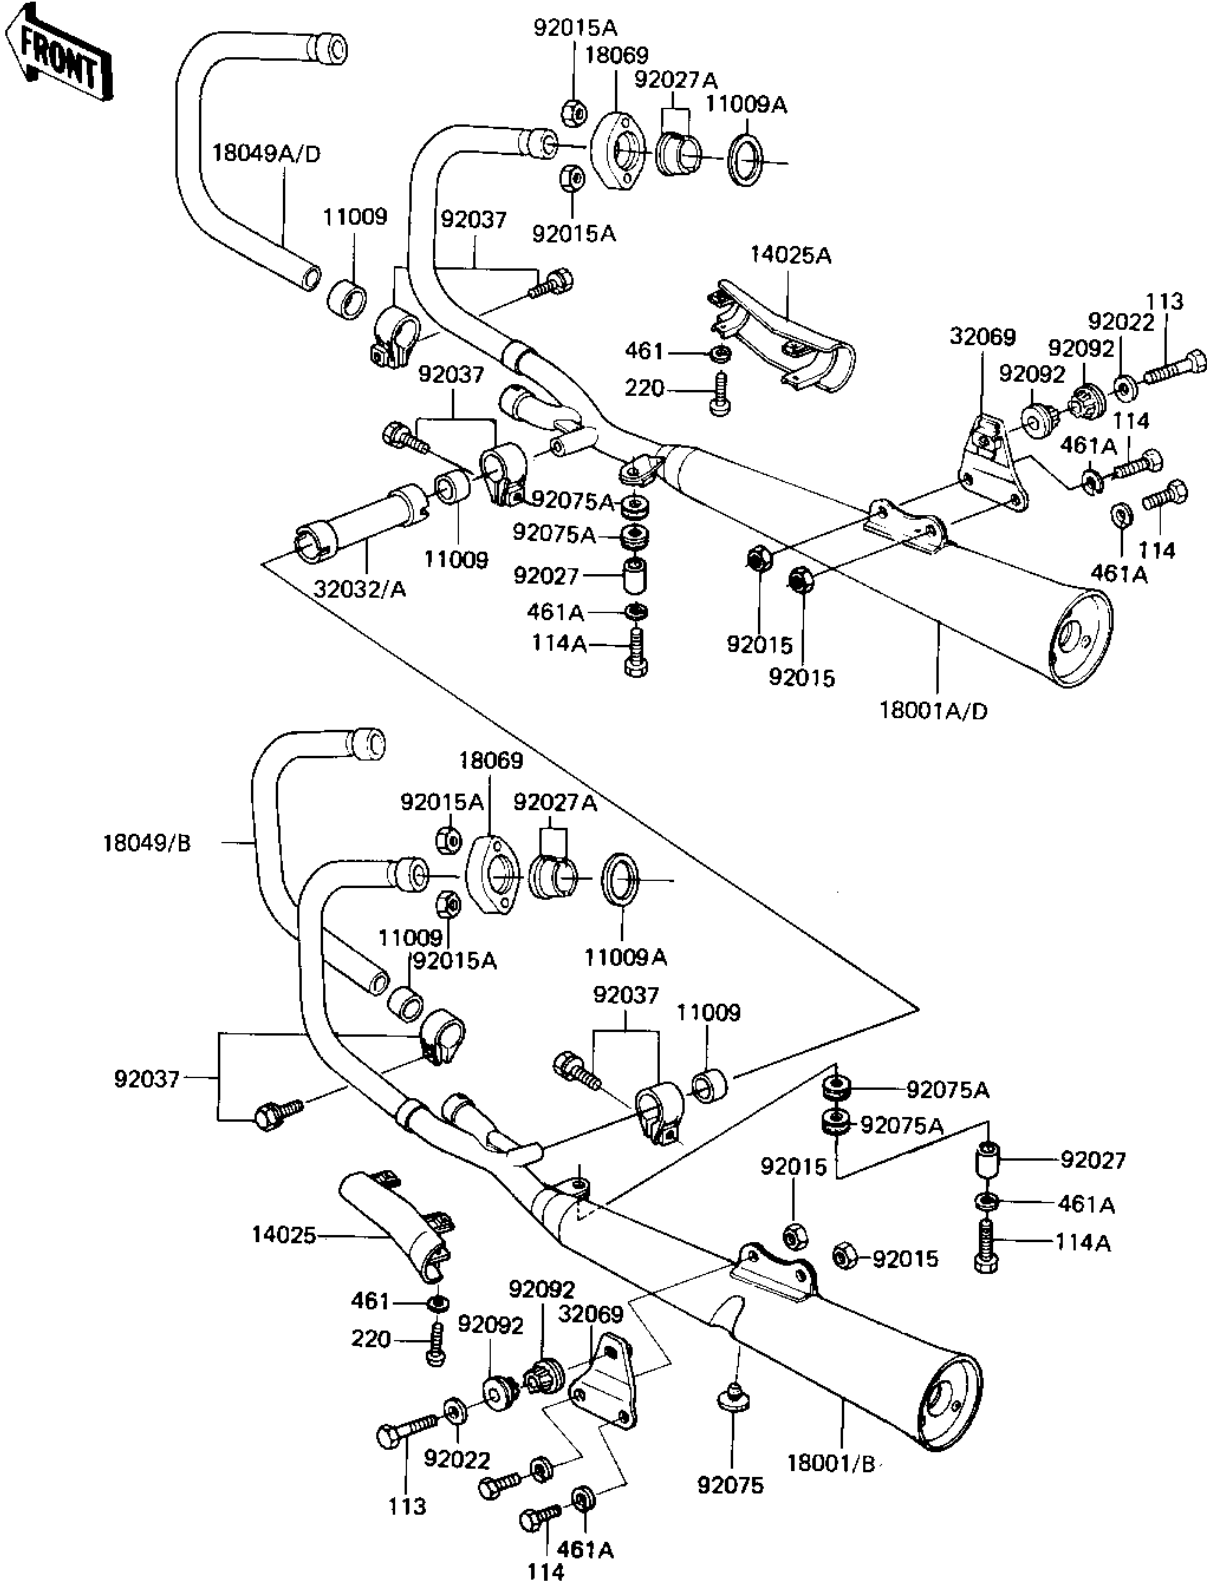

1982 LTD PARTS DIAGRAM

MUFFLERS

E1140-0069

1982 LTD PARTS LIST

MUFFLERS

ITEM NAME	PART NUMBER	QUANTITY
GASKET,MANIFOLD EXHA (Ref # 11009)	11060-1068	4
GASKET,EXHAUST PIPE (Ref # 11009A)	11009-1906	4
COVER,MUFFLER,LH (Ref # 14025)	14025-1355	1
COVER,MUFFLER,RH (Ref # 14025A)	14025-1356	1
MUFFLER,RH (Ref # 18001A)	18001-1317)
MUFFLER,RH (Ref # 18001A)	18001-1317	1
MUFFLER,LH (Ref # 18001B)	18001-1316	1
MUFFLER,RH (Ref # 18001D)	18001-1317	1
PIPE-EXHAUST,#3 (Ref # 18049A)	18049-1135)
PIPE-EXHAUST,#3 (Ref # 18049A)	18049-1135	1
PIPE-EXHAUST,#2 (Ref # 18049B)	18049-1188	1
PIPE-EXHAUST,#3 (Ref # 18049D)	18049-1189	1
HOLDER-EXHAUST PIPE (Ref # 18069)	18069-1015	4
PIPE,MUFFLER CONNECT (Ref # 32032)	32032-1676	1
PIPE,MUFFLER CONNECT (Ref # 32032A)	32032-1676	1
BRACKET-MUFFLER,LH (Ref # 32069)	32069-1074	2
NUT,LOCK,8MM (Ref # 92015)	92015-1124	4
NUT-8MM (Ref # 92015A)	92015-1143	8
WASHER,PLAIN (Ref # 92022)	92022-289	2
COLLAR (Ref # 92027)	92027-1064	2
COLLAR,EXHAUST PIPE (Ref # 92027A)	92027-1300	8
CLAMP,MUFFLER (Ref # 92037)	92037-1258	4
DAMPER RUBB MAIN STA (Ref # 92075)	92075-015	1
DAMPER RUBBER (Ref # 92075A)	92075-1042	4
BUSHING-RUBBER (Ref # 92092)	92092-1013	4
BOLT-HEX HEAD,10X55 (Ref # 113)	113N1055	2
UNAVAILABLE IN PRICE BOOK (Ref # 114)	114N0816	4
BOLT HEX HEAD (Ref # 114A)	114N0835	2
UNAVAILABLE IN PRICE BOOK (Ref # 220)	220N0645	4