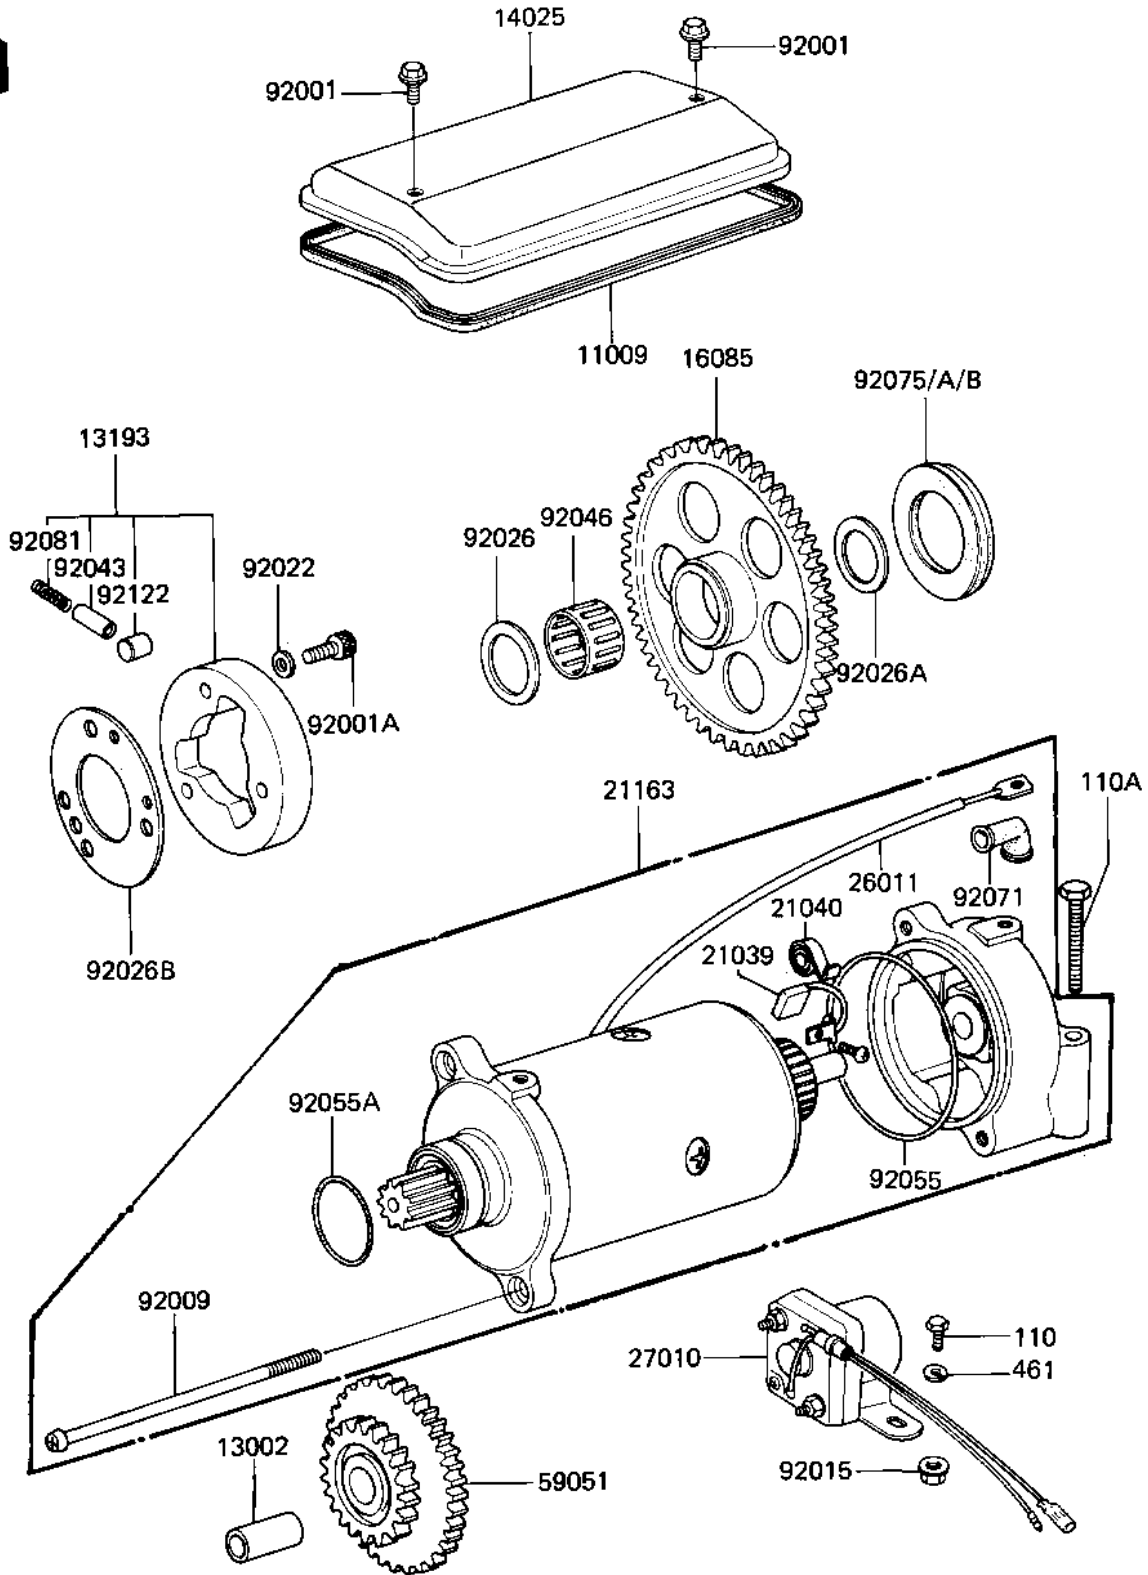

1981 LTD PARTS DIAGRAM

STARTER MOTOR/STARTER CLUTCH (KZ1000-K1)

E1840-0005

1981 LTD PARTS LIST

STARTER MOTOR/STARTER CLUTCH (KZ1000-K1)

ITEM NAME	PART NUMBER	QUANTITY
GASKET,START MOTOR C (Ref # 11009)	21166-001	1
PIN-PISTON (Ref # 13002)	13002-007	1
CLUTCH ASSY,STARTING (Ref # 13193)	13193-1006	1
COVER (Ref # 14025)	14025-1245	1
GEAR,STARTING CLUTCH (Ref # 16085)	16085-1012	1
CARBON BRUSH (Ref # 21039)	21039-003	2
SPRING,CARBON BRUSH (Ref # 21040)	21040-003	2
STARTER-ELECTRIC (Ref # 21163)	21163-1143	1
WIRE-LEAD,STARTER MT (Ref # 26011)	26011-1125	1
SWITCH,MAGNETIC (Ref # 27010)	27010-1047	1
GEAR,STARTING MOTOR (Ref # 59051)	21167-002	1
BOLT,6X10 (Ref # 92001)	92001-1151	2
BOLT (Ref # 92001A)	120P0816	3
SCREW,PAN HEAD,6X110 (Ref # 92009)	21015-005	2
NUT-6MM (Ref # 92015)	92015-1078	2
WASHER,PLAIN (Ref # 92022)	92022-1108	3
SPACER (Ref # 92026)	92026-1031	1
SPACER (Ref # 92026A)	92026-1033	1
PLATE,CLUTCH STARTER (Ref # 92026B)	92026-112	1
PIN (Ref # 92043)	92043-087	3
BEARING,NEEDLE,K2530 (Ref # 92046)	92046-1022	1
"0" RING,STARTING MT (Ref # 92055)	21027-003	1
"0" RING,STARTING MT (Ref # 92055A)	21027-004	1
GROMMET,CORD (Ref # 92071)	21017-017	2
DAMPER RUBBER,6.3T (Ref # 92075)	92075-1129	AR
DAMPER RUBBER,7.3T (Ref # 92075A)	92075-1130	AR
DAMPER RUBBER,8.3T (Ref # 92075B)	92075-1131	AR
SPRING (Ref # 92081)	92081-110	3
PIN (Ref # 92122)	92122-001	3

1981 LTD PARTS LIST

STARTER MOTOR/STARTER CLUTCH (KZ1000-K1)

ITEM NAME	PART NUMBER	QUANTITY
BOLT-UPSET,6X12 (Ref # 110)	112G0612	2
BOLT,EXCLUSIVE (Ref # 110A)	92001-1456	1
WASHER SPRING 6MM (Ref # 461)	461F0600	2