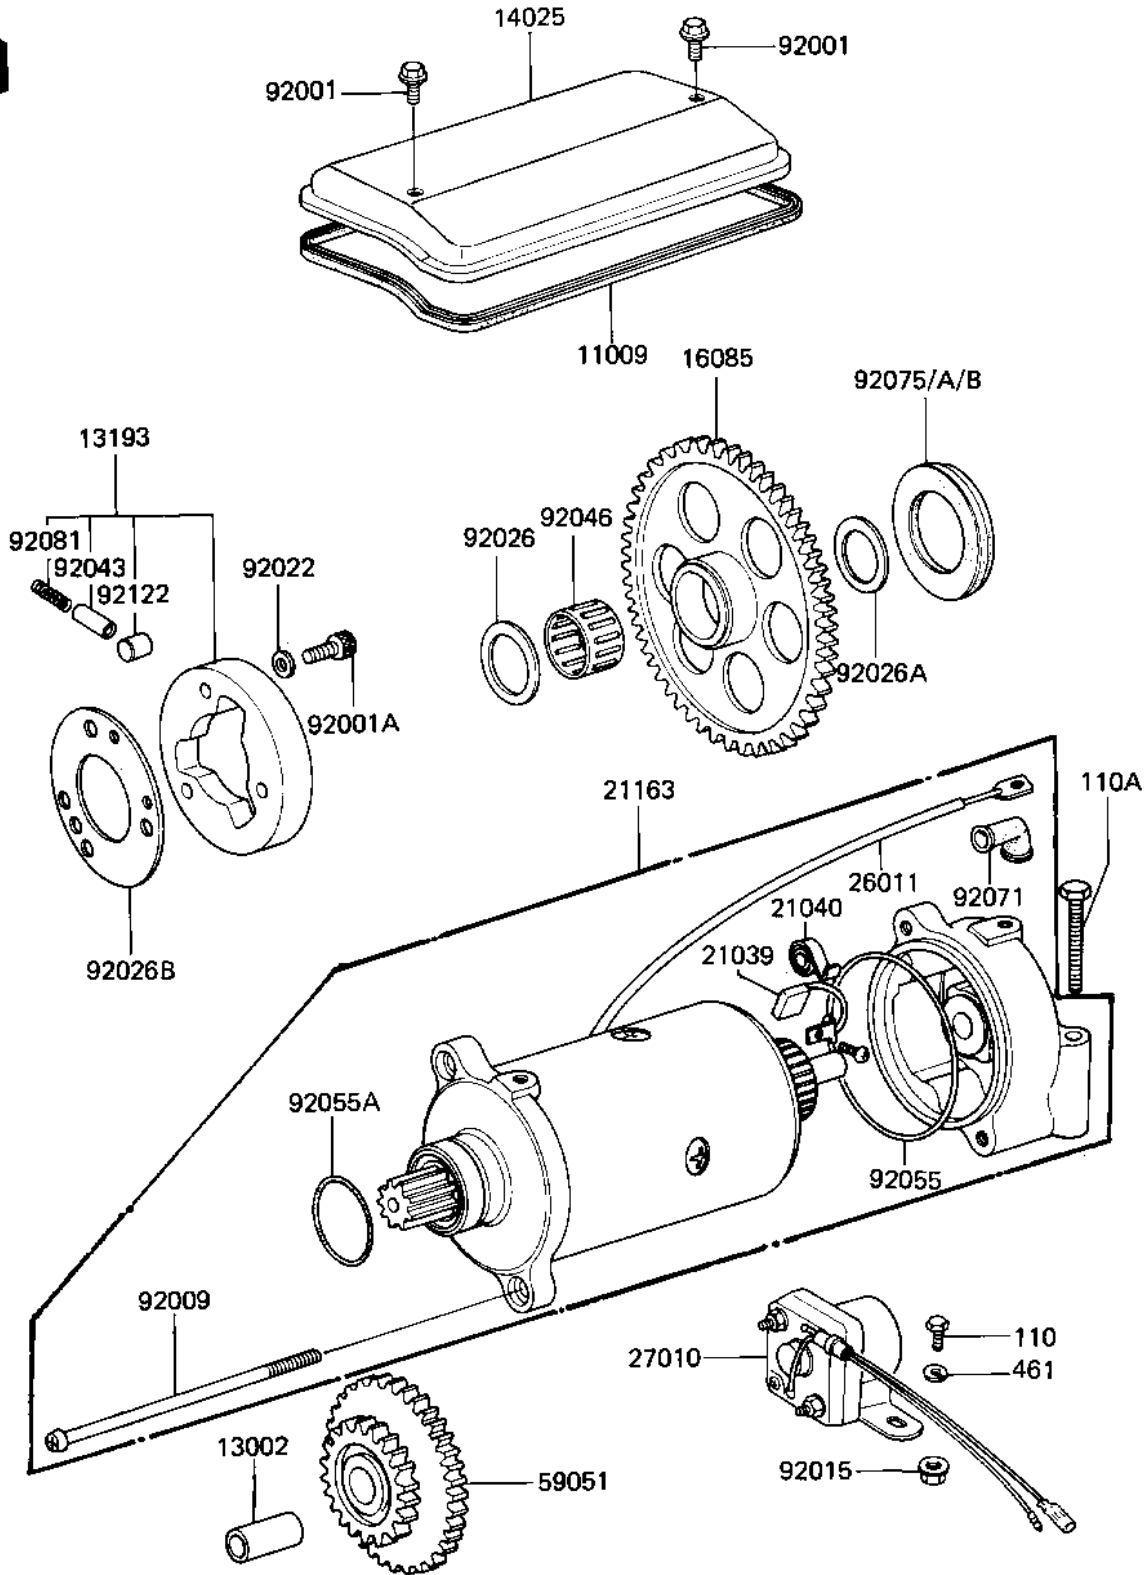

1981 LTD PARTS DIAGRAM

STARTER MOTOR/STARTER CLUTCH (KZ1000-K1)

E1840-0005

1981 LTD PARTS LIST

STARTER MOTOR/STARTER CLUTCH (KZ1000-K1)

ITEM NAME	PART NUMBER	QUANTITY
GASKET,START MOTOR C (Ref # 11009)	21166-001	1
PIN-PISTON (Ref # 13002)	13002-007	1
CLUTCH ASSY,STARTING (Ref # 13193)	13193-1006	1
COVER (Ref # 14025)	14025-1245	1
GEAR,STARTING CLUTCH (Ref # 16085)	16085-1012	1
CARBON BRUSH (Ref # 21039)	21039-003	2
SPRING,CARBON BRUSH (Ref # 21040)	21040-003	2
STARTER-ELECTRIC (Ref # 21163)	21163-1143	1
WIRE-LEAD,STARTER MT (Ref # 26011)	26011-1125	1
SWITCH,MAGNETIC (Ref # 27010)	27010-1047	1
GEAR,STARTING MOTOR (Ref # 59051)	21167-002	1
BOLT,6X10 (Ref # 92001)	92001-1151	2
BOLT (Ref # 92001A)	120P0816	3
SCREW,PAN HEAD,6X110 (Ref # 92009)	21015-005	2
NUT-6MM (Ref # 92015)	92015-1078	2
WASHER,PLAIN (Ref # 92022)	92022-1108	3
SPACER (Ref # 92026)	92026-1031	1
SPACER (Ref # 92026A)	92026-1033	1
PLATE,CLUTCH STARTER (Ref # 92026B)	92026-112	1
PIN (Ref # 92043)	92043-087	3
BEARING,NEEDLE,K2530 (Ref # 92046)	92046-1022	1
"0" RING,STARTING MT (Ref # 92055)	21027-003	1
"0" RING,STARTING MT (Ref # 92055A)	21027-004	1
GROMMET,CORD (Ref # 92071)	21017-017	2
DAMPER RUBBER,6.3T (Ref # 92075)	92075-1129	AR
DAMPER RUBBER,7.3T (Ref # 92075A)	92075-1130	AR
DAMPER RUBBER,8.3T (Ref # 92075B)	92075-1131	AR
SPRING (Ref # 92081)	92081-110	3
PIN (Ref # 92122)	92122-001	3

1981 LTD PARTS LIST

STARTER MOTOR/STARTER CLUTCH (KZ1000-K1)

ITEM NAME	PART NUMBER	QUANTITY
BOLT-UPSET,6X12 (Ref # 110)	112G0612	2
BOLT,EXCLUSIVE (Ref # 110A)	92001-1456	1
WASHER SPRING 6MM (Ref # 461)	461F0600	2