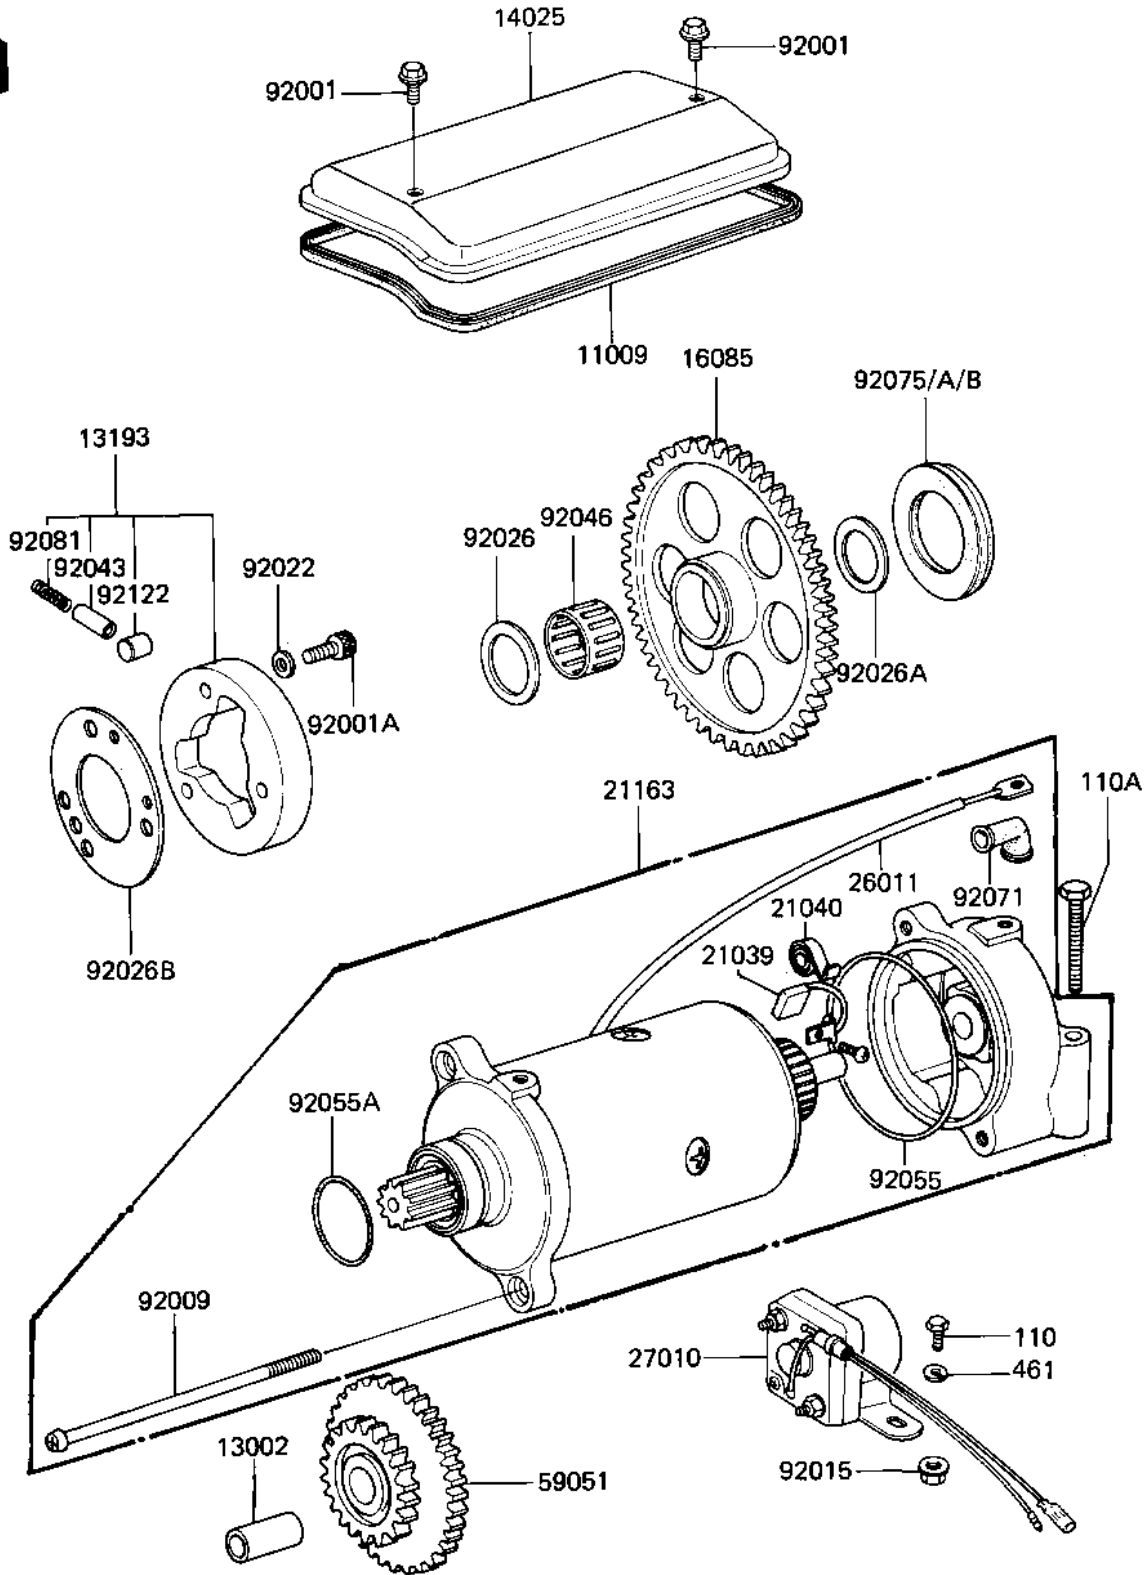

1982 LTD PARTS DIAGRAM

STARTER MOTOR/STARTER CLUTCH (KZ1000-K1)

E1840-0005

1982 LTD PARTS LIST

STARTER MOTOR/STARTER CLUTCH (KZ1000-K1)

ITEM NAME	PART NUMBER	QUANTITY
GASKET,START MOTOR C (Ref # 11009)	21166-001	1
PIN-PISTON (Ref # 13002)	13002-007	1
CLUTCH ASSY,STARTING (Ref # 13193)	13193-1006	1
COVER (Ref # 14025)	14025-1245	1
GEAR,STARTING CLUTCH (Ref # 16085)	16085-1012	1
CARBON BRUSH (Ref # 21039)	21039-003	2
SPRING,CARBON BRUSH (Ref # 21040)	21040-003	2
STARTER-ELECTRIC (Ref # 21163)	21163-1143	1
WIRE-LEAD,STARTER MT (Ref # 26011)	26011-1125	1
SWITCH,MAGNETIC (Ref # 27010)	27010-1047	1
GEAR,STARTING MOTOR (Ref # 59051)	21167-002	1
BOLT,6X10 (Ref # 92001)	92001-1151	2
BOLT (Ref # 92001A)	120P0816	3
SCREW,PAN HEAD,6X110 (Ref # 92009)	21015-005	2
NUT-6MM (Ref # 92015)	92015-1078	2
WASHER,PLAIN (Ref # 92022)	92022-1108	3
SPACER (Ref # 92026)	92026-1031	1
SPACER (Ref # 92026A)	92026-1033	1
PLATE,CLUTCH STARTER (Ref # 92026B)	92026-112	1
PIN (Ref # 92043)	92043-087	3
BEARING,NEEDLE,K2530 (Ref # 92046)	92046-1022	1
"0" RING,STARTING MT (Ref # 92055)	21027-003	1
"0" RING,STARTING MT (Ref # 92055A)	21027-004	1
GROMMET,CORD (Ref # 92071)	21017-017	2
DAMPER RUBBER,6.3T (Ref # 92075)	92075-1129	AR
DAMPER RUBBER,7.3T (Ref # 92075A)	92075-1130	AR
DAMPER RUBBER,8.3T (Ref # 92075B)	92075-1131	AR
SPRING (Ref # 92081)	92081-110	3
PIN (Ref # 92122)	92122-001	3

1982 LTD PARTS LIST

STARTER MOTOR/STARTER CLUTCH (KZ1000-K1)

ITEM NAME	PART NUMBER	QUANTITY
BOLT-UPSET,6X12 (Ref # 110)	112G0612	2
BOLT,EXCLUSIVE (Ref # 110A)	92001-1456	1
WASHER SPRING 6MM (Ref # 461)	461F0600	2