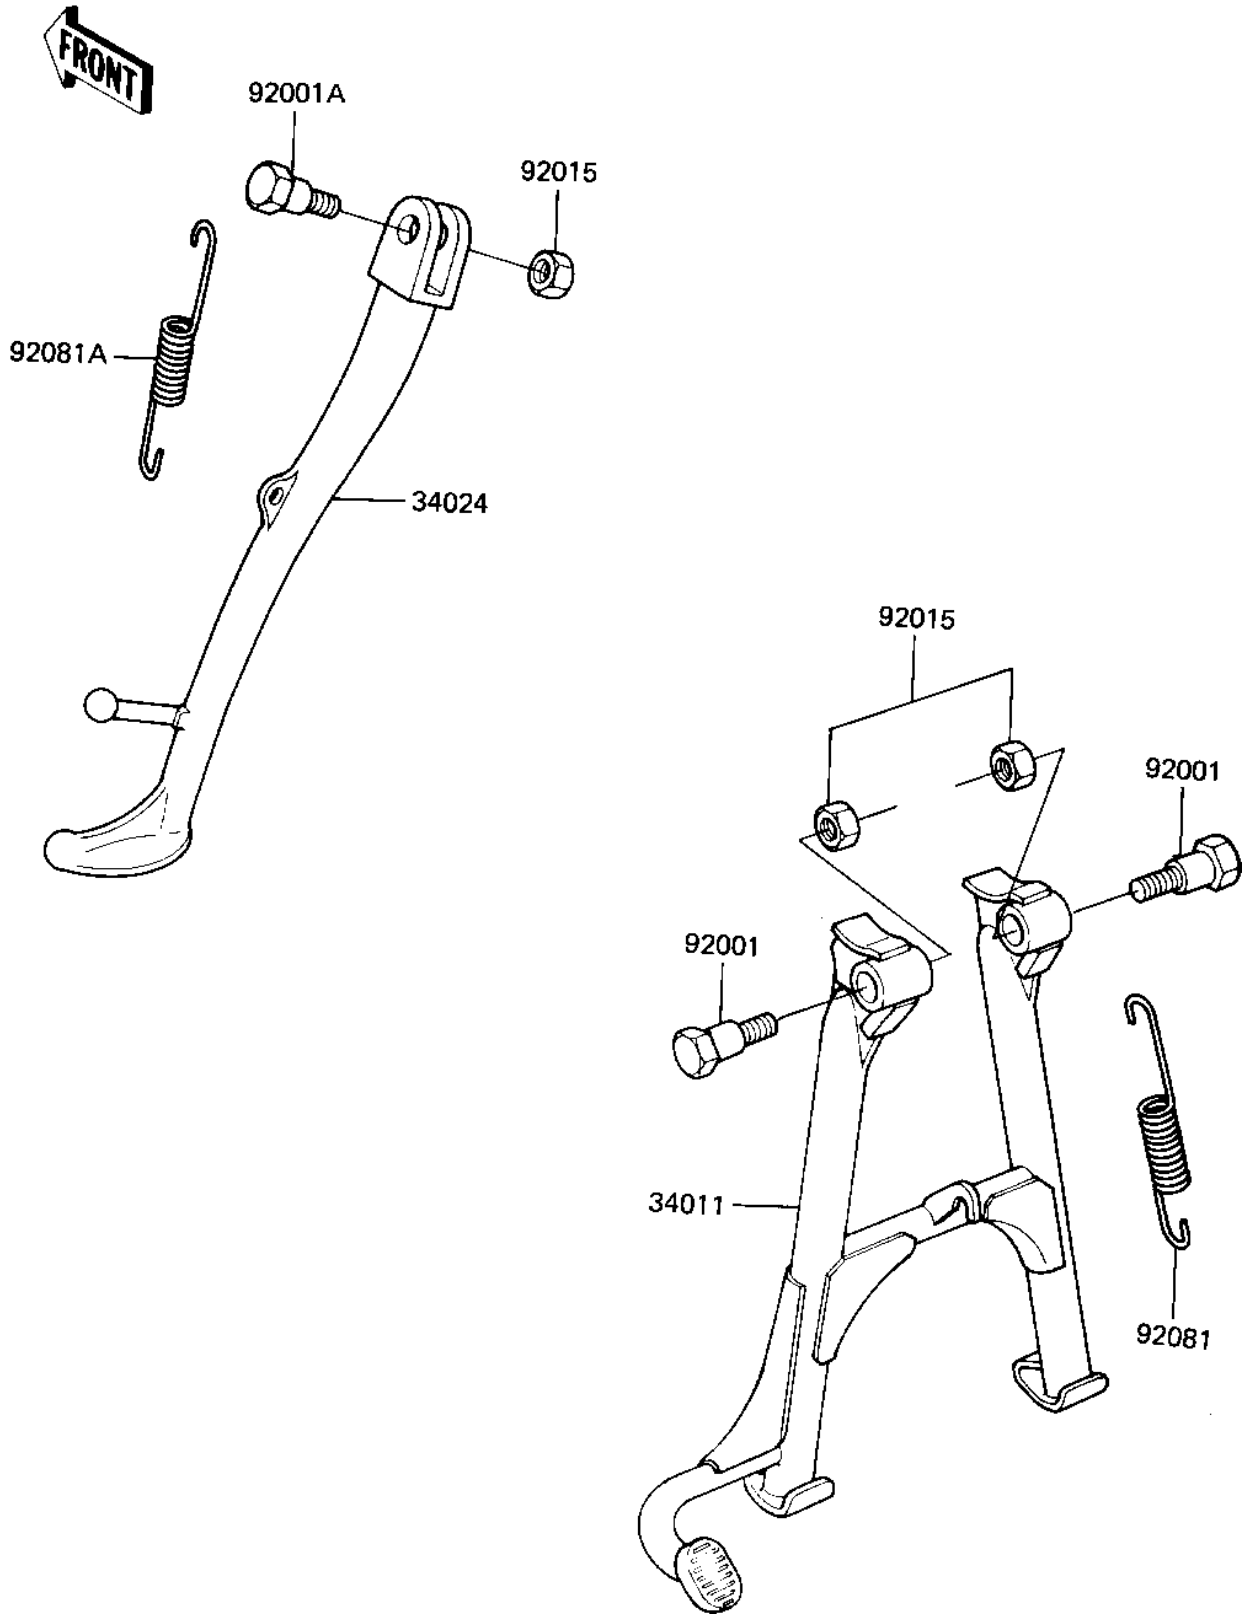

# 1981 LTD PARTS DIAGRAM

## STANDS

# 1981 LTD PARTS LIST

## STANDS

ITEM NAME	PART NUMBER	QUANTITY
STAND-MAIN (Ref # 34011)	34011-1038	1
STAND-SIDE (Ref # 34024)	34024-1026	1
BOLT,MAIN STAND FITT (Ref # 92001)	92001-1214	2
BOLT-SIDE STAND (Ref # 92001A)	92003-079	1
NUT,LOCK,10MM (Ref # 92015)	92019-021	3
SPRING,MAIN STAND (Ref # 92081)	34023-012	1
SPRING,SIDE STAND (Ref # 92081A)	34025-005	1