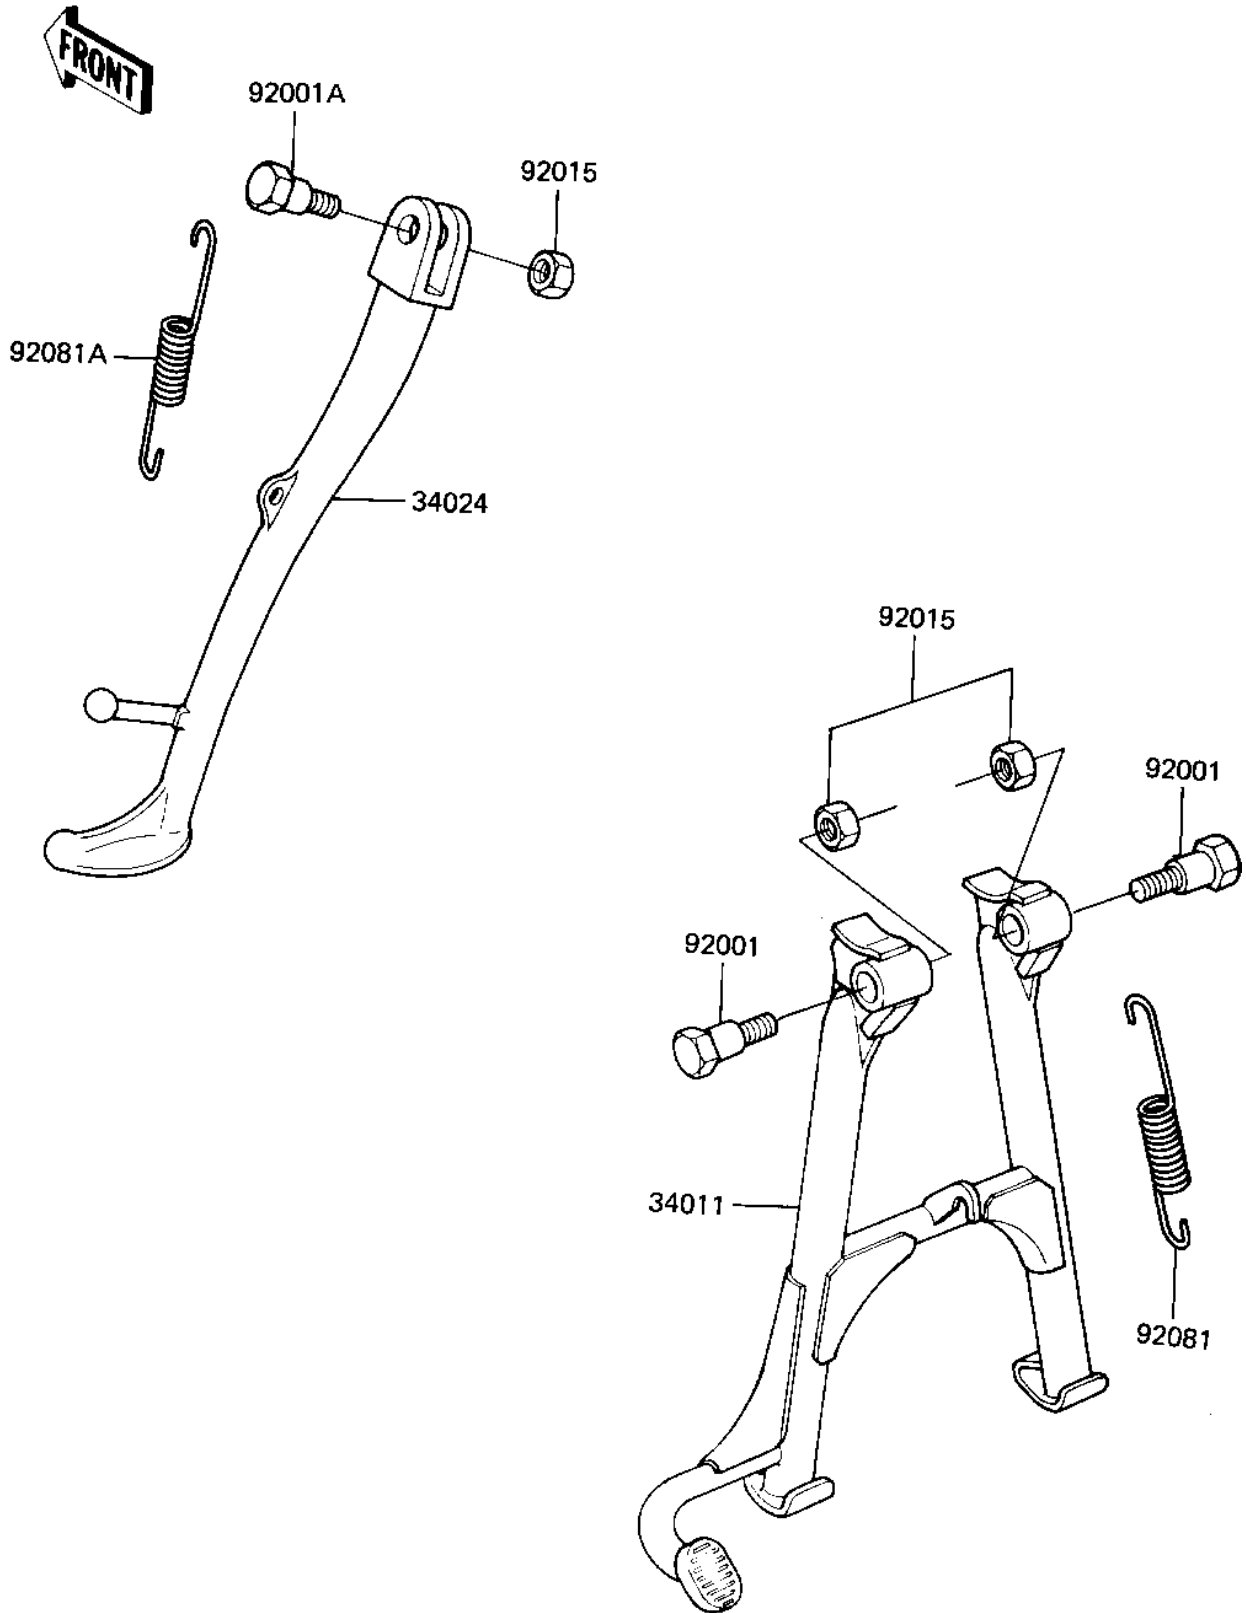

1982 LTD PARTS DIAGRAM

STANDS

1982 LTD PARTS LIST

STANDS

ITEM NAME	PART NUMBER	QUANTITY
STAND-MAIN (Ref # 34011)	34011-1038	1
STAND-SIDE (Ref # 34024)	34024-1026	1
BOLT,MAIN STAND FITT (Ref # 92001)	92001-1214	2
BOLT-SIDE STAND (Ref # 92001A)	92003-079	1
NUT,LOCK,10MM (Ref # 92015)	92019-021	3
SPRING,MAIN STAND (Ref # 92081)	34023-012	1
SPRING,SIDE STAND (Ref # 92081A)	34025-005	1