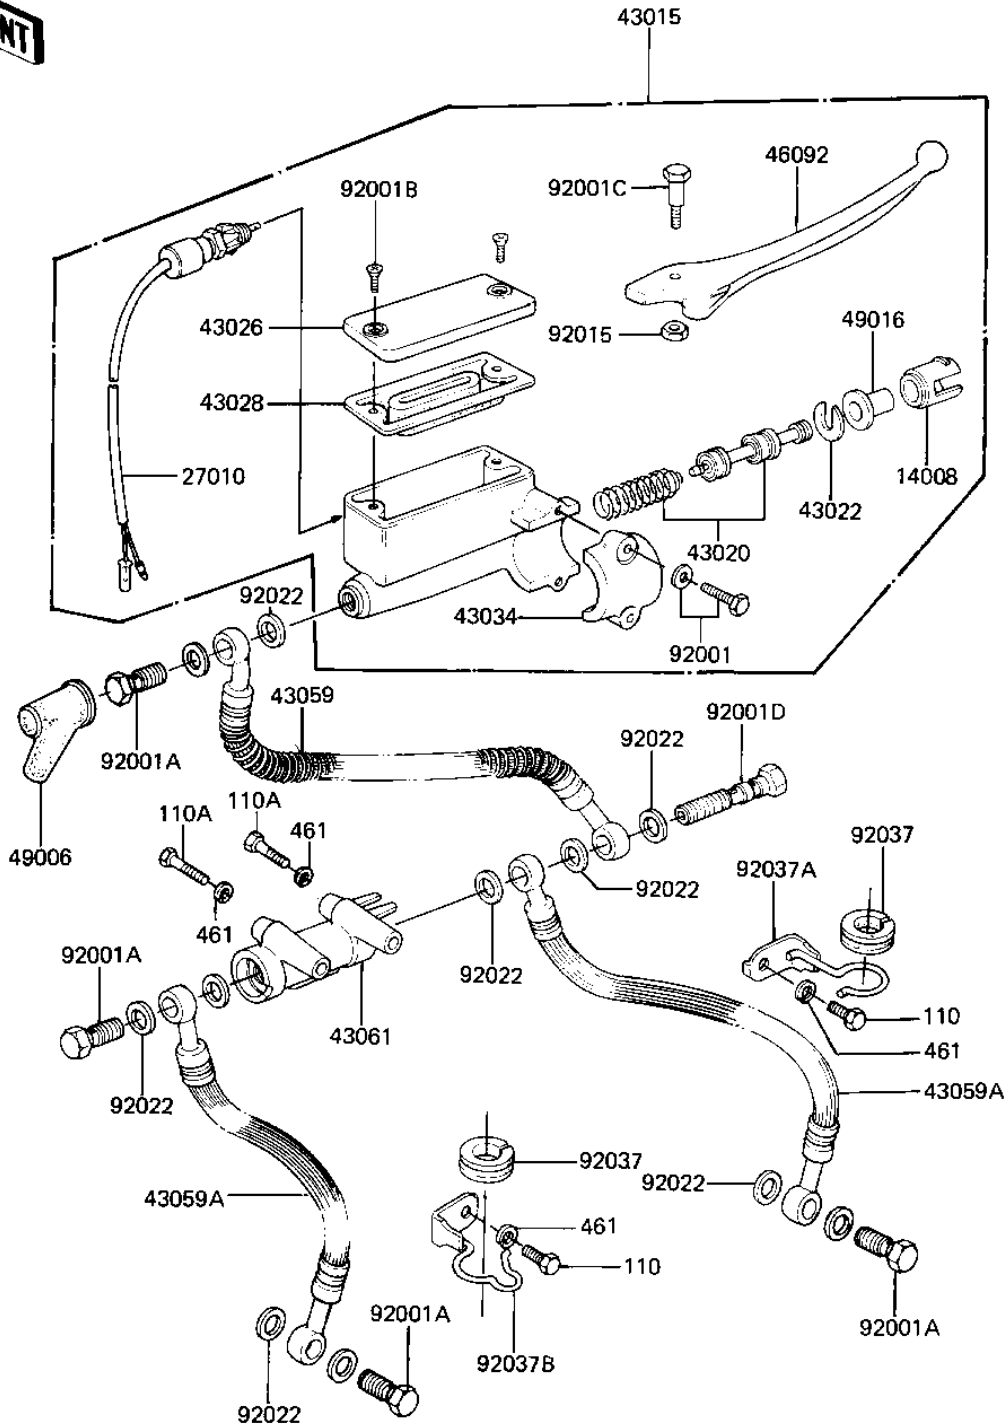

# 1981 LTD PARTS DIAGRAM

## FRONT MASTER CYLINDER

F2291-0006

# 1981 LTD PARTS LIST

## FRONT MASTER CYLINDER

ITEM NAME	PART NUMBER	QUANTITY
-----------	-------------	----------