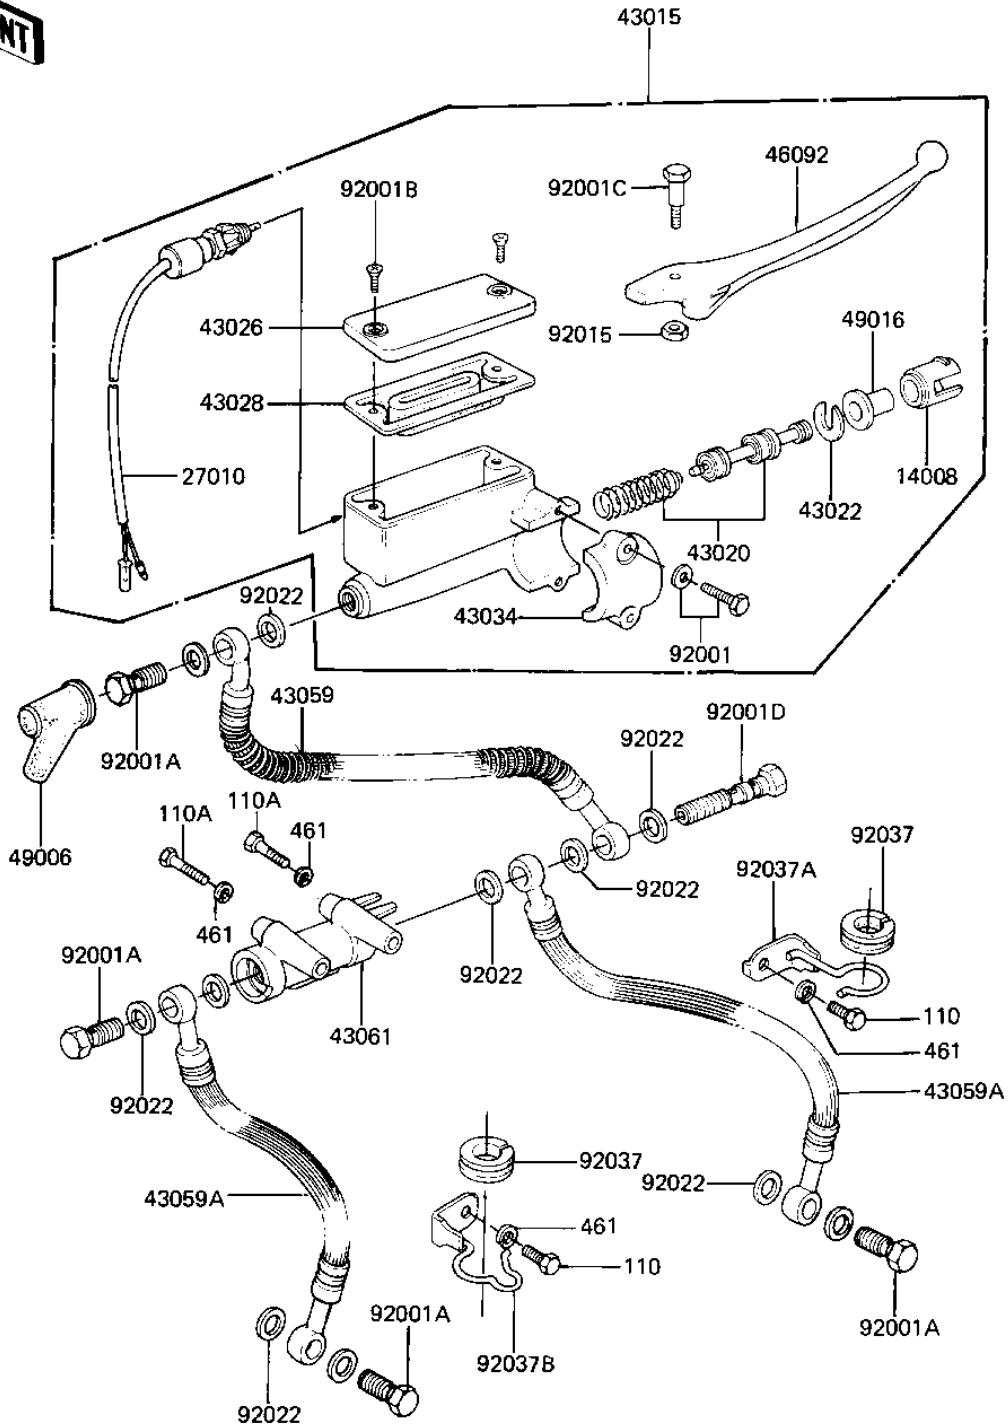

1982 LTD PARTS DIAGRAM

FRONT MASTER CYLINDER

F2291-0006