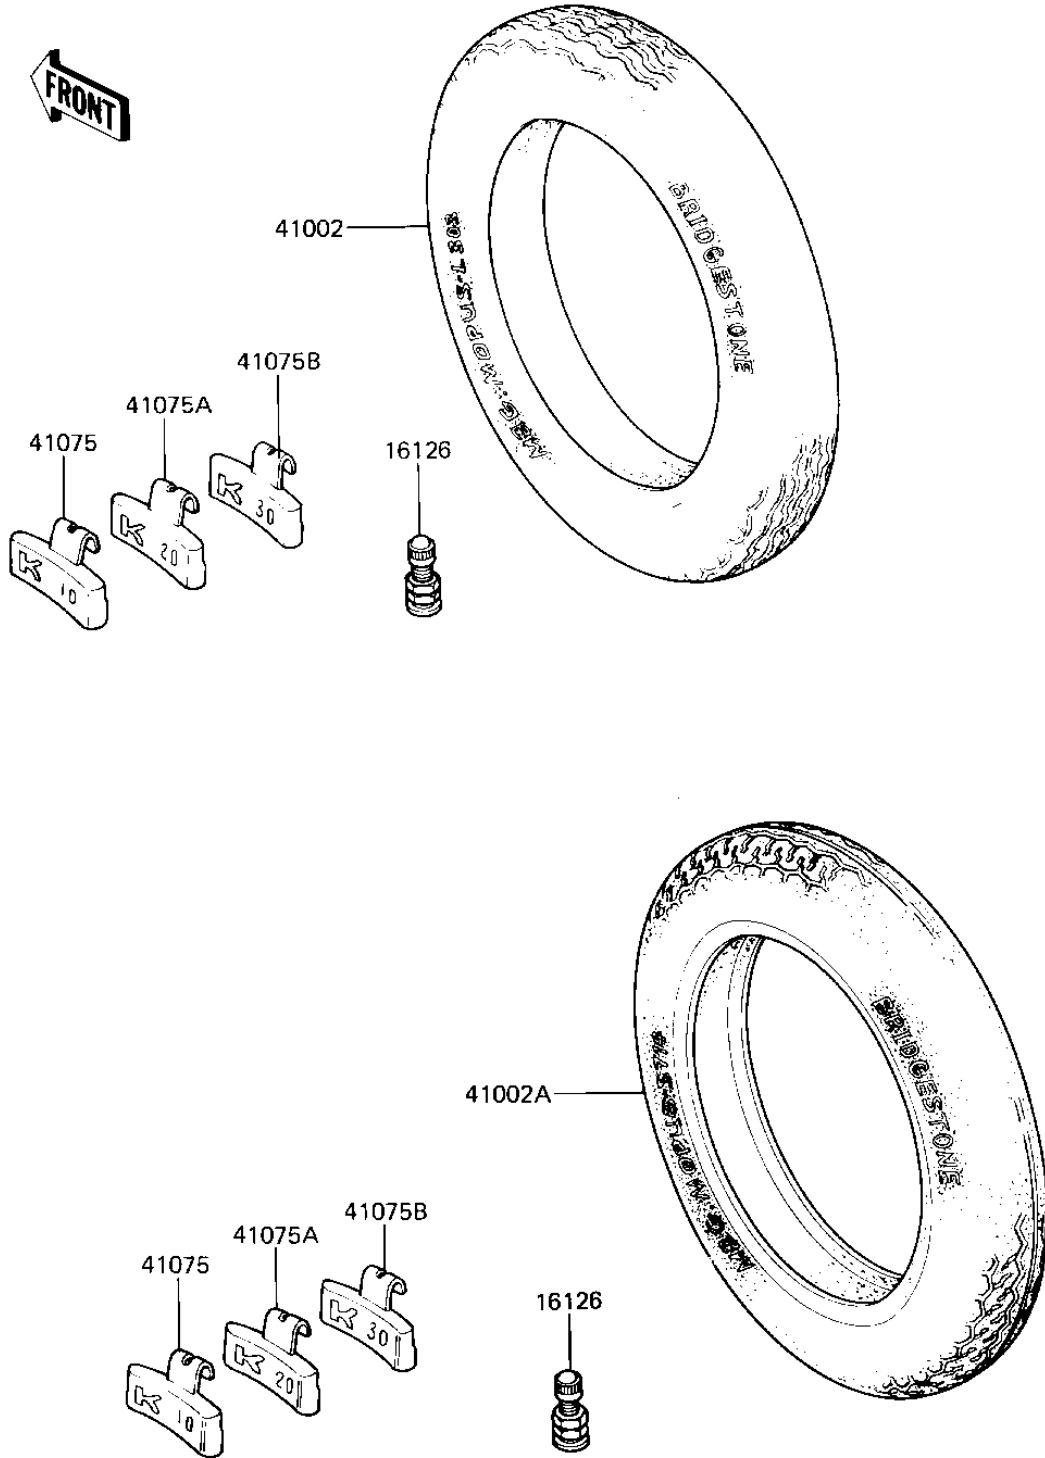

1982 LTD PARTS DIAGRAM

TIRES

1982 LTD PARTS LIST

TIRES

ITEM NAME	PART NUMBER	QUANTITY
VALVE (Ref # 16126)	16126-1136	2
TIRE 325H-19 L303 (Ref # 41002)	41002-1236	1
TIRE 130/90-16 G504 (Ref # 41002A)	41002-1187	1
BALANCER-WHEEL,10G (Ref # 41075)	41075-1011	AR
BALANCER-WHEEL,20G (Ref # 41075A)	41075-1012	AR
BALANCER-WHEEL,30G (Ref # 41075B)	41075-1013	AR