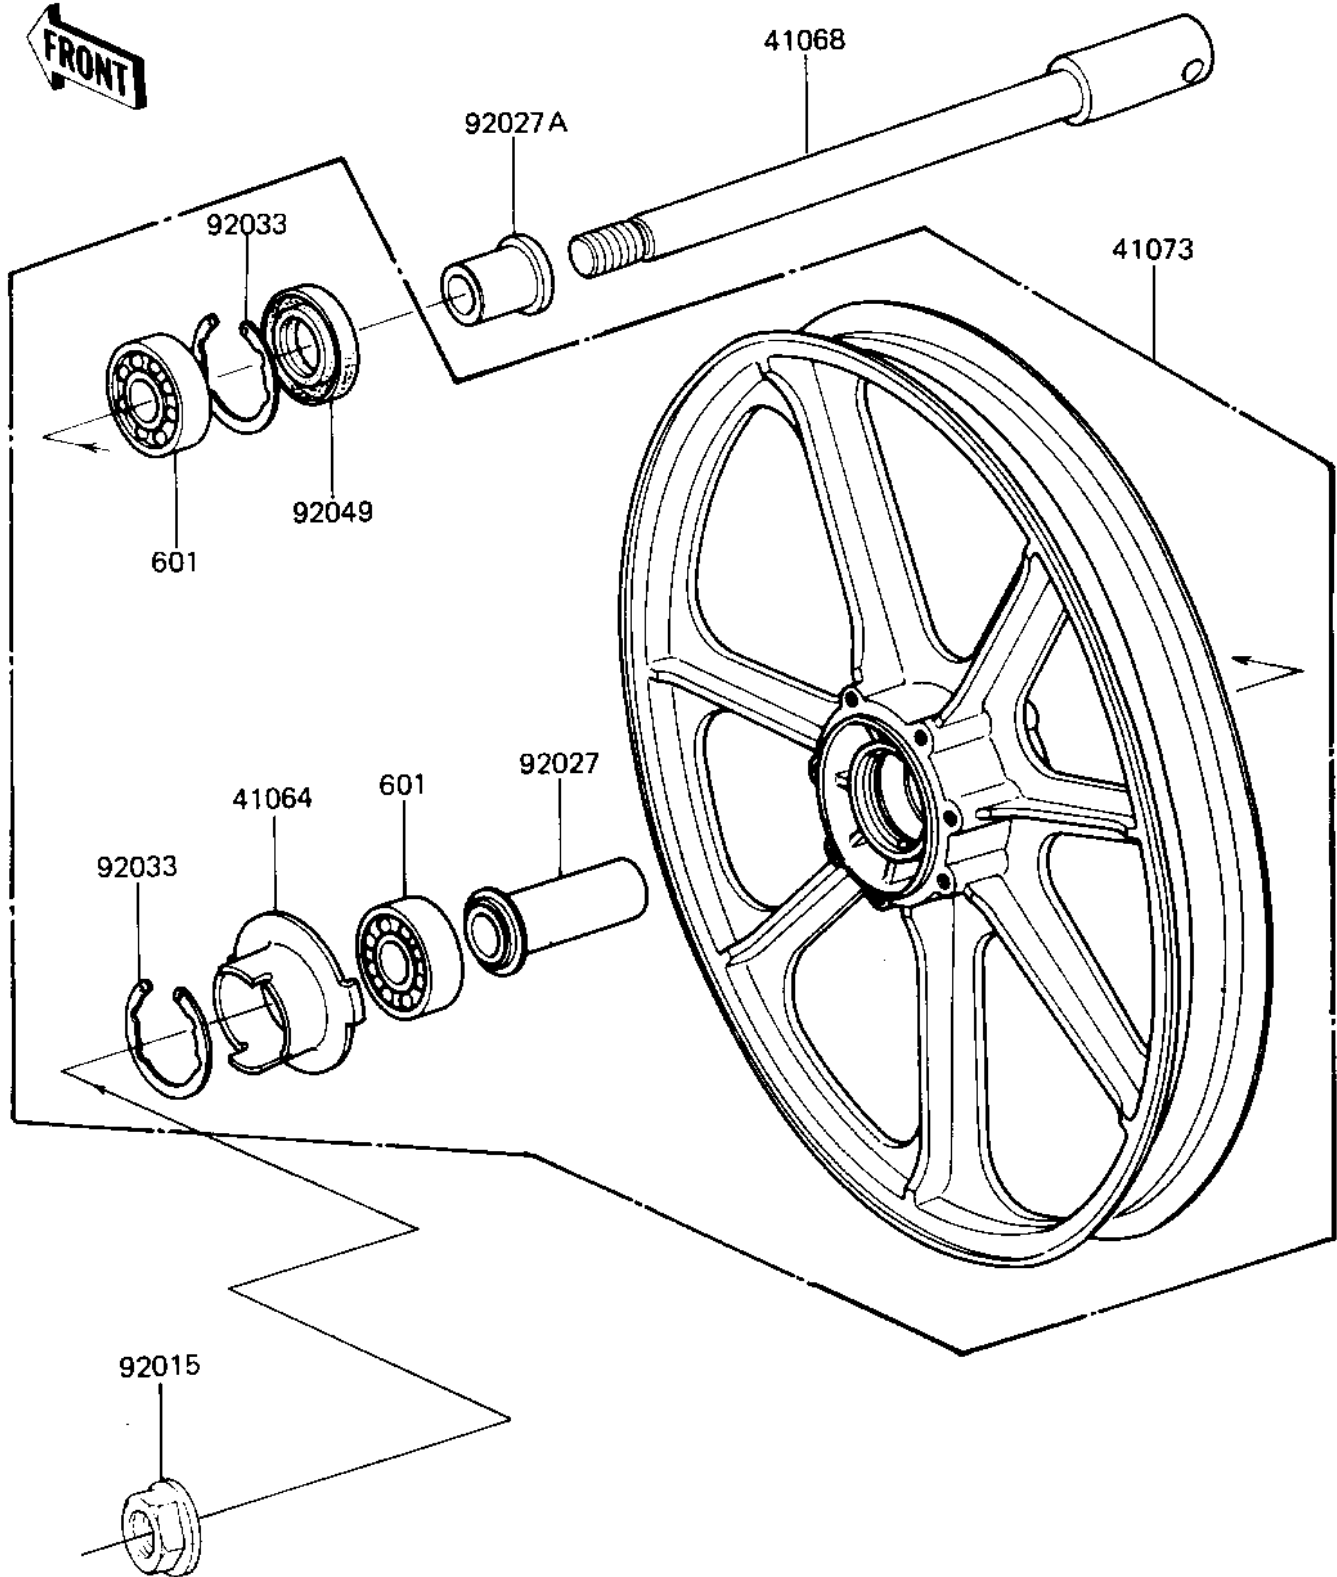

1981 LTD PARTS DIAGRAM

FRONT WHEEL/HUB

1981 LTD PARTS LIST

FRONT WHEEL/HUB

ITEM NAME	PART NUMBER	QUANTITY
RECEIVER-SPEEDOMETER (Ref # 41064)	41064-1008	1
AXLE,FRONT,L=204M/M (Ref # 41068)	41068-1009	1
WHEEL-ASSY (Ref # 41073)	41073-1156-21	1
NUT,14MM (Ref # 92015)	92015-1407	1
COLLAR,FR HUB L=55M/ (Ref # 92027)	92027-1223	1
COLLAR,FR AXLE L=30M (Ref # 92027A)	92027-1225	1
CIRCLIP,42MM (Ref # 92033)	92033-1041	2
OIL SEAL,AG1144AO (Ref # 92049)	92049-1058	1
BEARING BALL #6302Z (Ref # 601)	601B6302Z	2