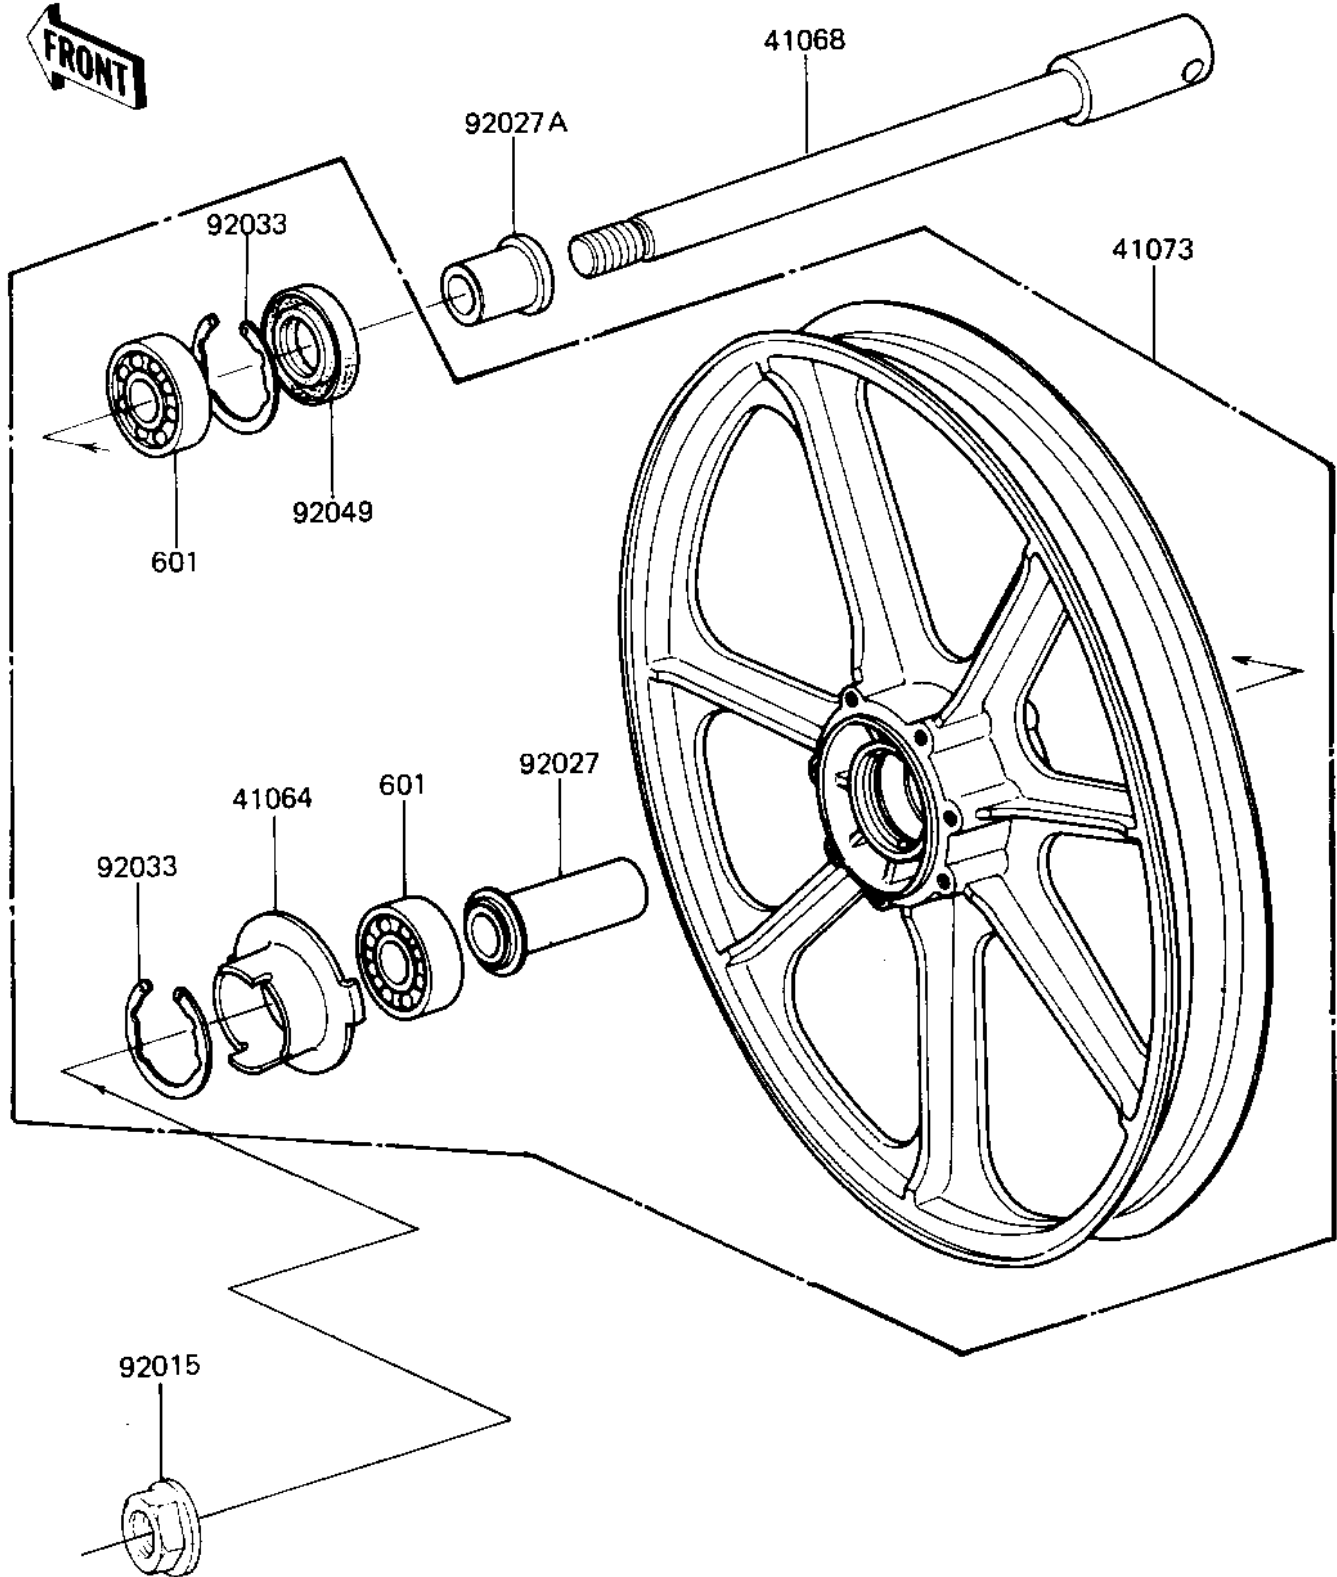

1982 LTD PARTS DIAGRAM

FRONT WHEEL/HUB

1982 LTD PARTS LIST

FRONT WHEEL/HUB

ITEM NAME	PART NUMBER	QUANTITY
RECEIVER-SPEEDOMETER (Ref # 41064)	41064-1008	1
AXLE,FRONT,L=204M/M (Ref # 41068)	41068-1009	1
WHEEL-ASSY (Ref # 41073)	41073-1156-21	1
NUT,14MM (Ref # 92015)	92015-1407	1
COLLAR,FR HUB L=55M/ (Ref # 92027)	92027-1223	1
COLLAR,FR AXLE L=30M (Ref # 92027A)	92027-1225	1
CIRCLIP,42MM (Ref # 92033)	92033-1041	2
OIL SEAL,AG1144AO (Ref # 92049)	92049-1058	1
BEARING BALL #6302Z (Ref # 601)	601B6302Z	2