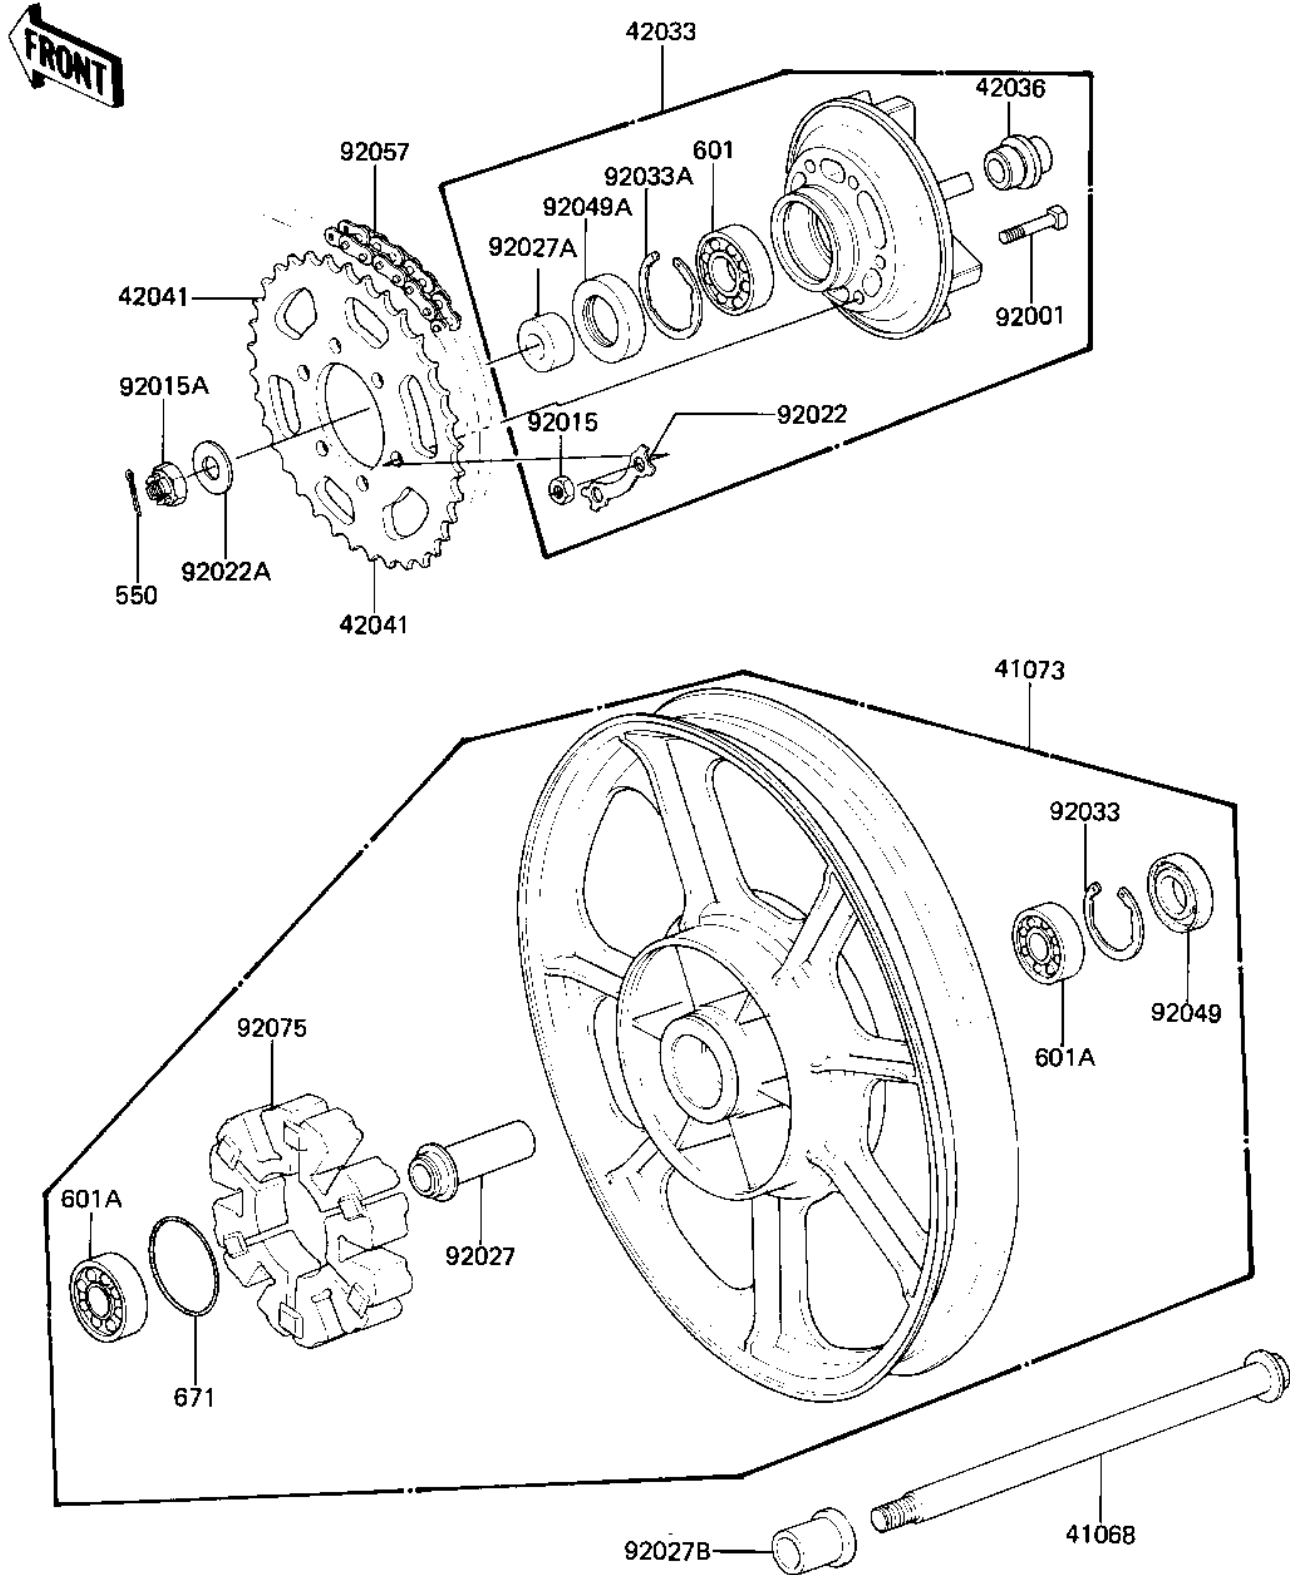

# 1981 LTD PARTS DIAGRAM

## REAR WHEEL/HUB/CHAIN

F2240-0012

# 1981 LTD PARTS LIST

## REAR WHEEL/HUB/CHAIN

ITEM NAME	PART NUMBER	QUANTITY
AXLE,RR,L=300 (Ref # 41068)	41068-1087	1
WHEEL-ASSY (Ref # 41073)	41073-1090	1
COUPLING-ASSY (Ref # 42033)	42033-1024	1
SPROCKET-HUB,39T (Ref # 42036)	42041-1059	1
SPROCKET-HUB,39T (Ref # 42041)	42041-1059	1
BOLT (Ref # 92001)	92001-161	6
NUT 10MM (Ref # 92015)	42045-005	6
NUT CASTLE,18MM (Ref # 92015A)	42045-018	1
WASHER,LOCK (Ref # 92022)	92022-1212	3
WASHER,PLAIN,20MM (Ref # 92022A)	92022-248	1
COLLAR,L=89.5 (Ref # 92027)	92027-1286	1
COLLAR,20X40X18 (Ref # 92027A)	92027-1287	1
COLLAR,L=31 (Ref # 92027B)	92027-1288	1
RING,SNAP,56.2M/M (Ref # 92033)	92033-1043	1
CIRCLIP,62M/M (Ref # 92033A)	92033-1044	1
SEAL-OIL (Ref # 92049)	92049-1061	1
OIL SEAL (Ref # 92049A)	92050-027	1
DR CHAIN 630X96 (Ref # 92057)	92057-1053	1
SHOCK DAMPER,REAR HU (Ref # 92075)	42014-033	1
PIN-COTTER,4.0X35 (Ref # 550)	550D4035	1
BALL BEARING,#6206 (Ref # 601)	601B6206	1
BEARING,BALL,#6304ZZ (Ref # 601A)	601B6304ZZ	2
"0" RING,65MM (Ref # 671)	671B2565	1