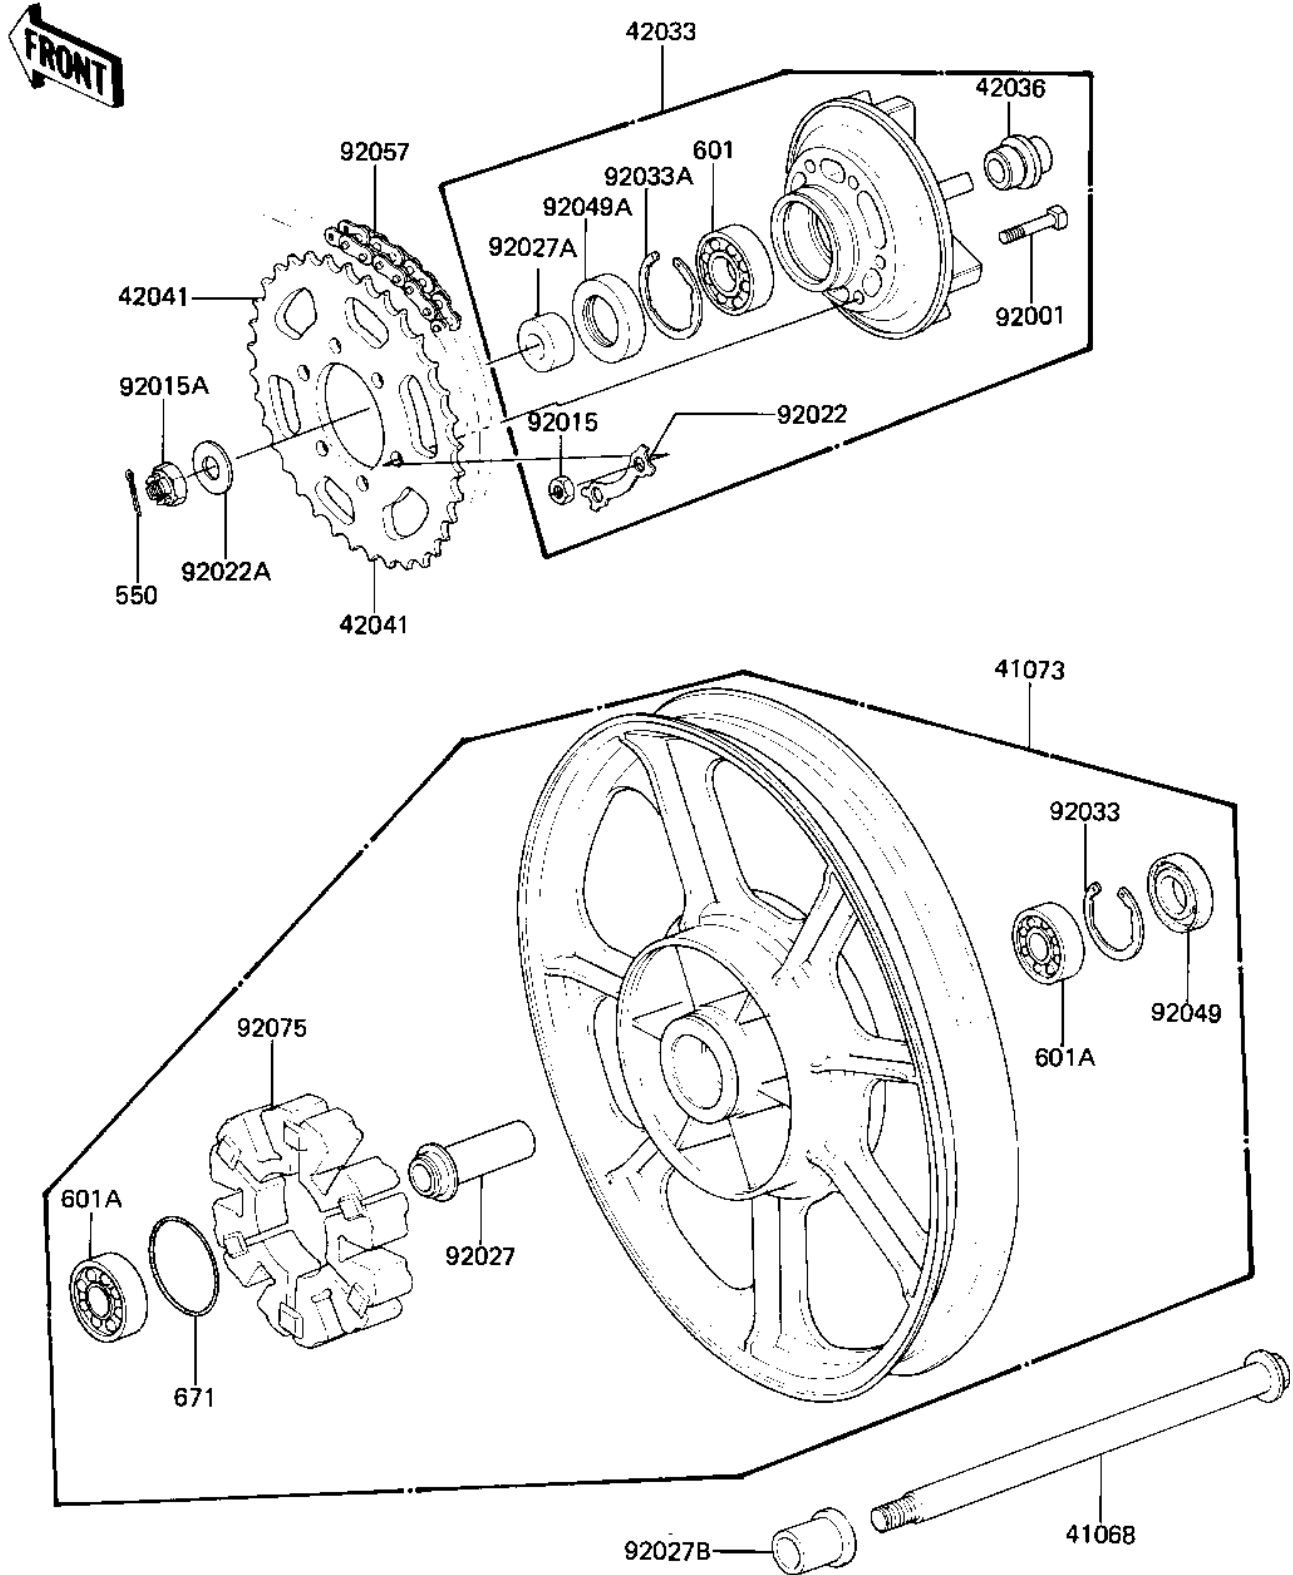

1981 LTD PARTS DIAGRAM

REAR WHEEL/HUB/CHAIN

F2240-0012

1981 LTD PARTS LIST

REAR WHEEL/HUB/CHAIN

ITEM NAME	PART NUMBER	QUANTITY
AXLE,RR,L=300 (Ref # 41068)	41068-1087	1
WHEEL-ASSY (Ref # 41073)	41073-1090	1
COUPLING-ASSY (Ref # 42033)	42033-1024	1
SPROCKET-HUB,39T (Ref # 42036)	42041-1059	1
SPROCKET-HUB,39T (Ref # 42041)	42041-1059	1
BOLT (Ref # 92001)	92001-161	6
NUT 10MM (Ref # 92015)	42045-005	6
NUT CASTLE,18MM (Ref # 92015A)	42045-018	1
WASHER,LOCK (Ref # 92022)	92022-1212	3
WASHER,PLAIN,20MM (Ref # 92022A)	92022-248	1
COLLAR,L=89.5 (Ref # 92027)	92027-1286	1
COLLAR,20X40X18 (Ref # 92027A)	92027-1287	1
COLLAR,L=31 (Ref # 92027B)	92027-1288	1
RING,SNAP,56.2M/M (Ref # 92033)	92033-1043	1
CIRCLIP,62M/M (Ref # 92033A)	92033-1044	1
SEAL-OIL (Ref # 92049)	92049-1061	1
OIL SEAL (Ref # 92049A)	92050-027	1
DR CHAIN 630X96 (Ref # 92057)	92057-1053	1
SHOCK DAMPER,REAR HU (Ref # 92075)	42014-033	1
PIN-COTTER,4.0X35 (Ref # 550)	550D4035	1
BALL BEARING,#6206 (Ref # 601)	601B6206	1
BEARING,BALL,#6304ZZ (Ref # 601A)	601B6304ZZ	2
"0" RING,65MM (Ref # 671)	671B2565	1