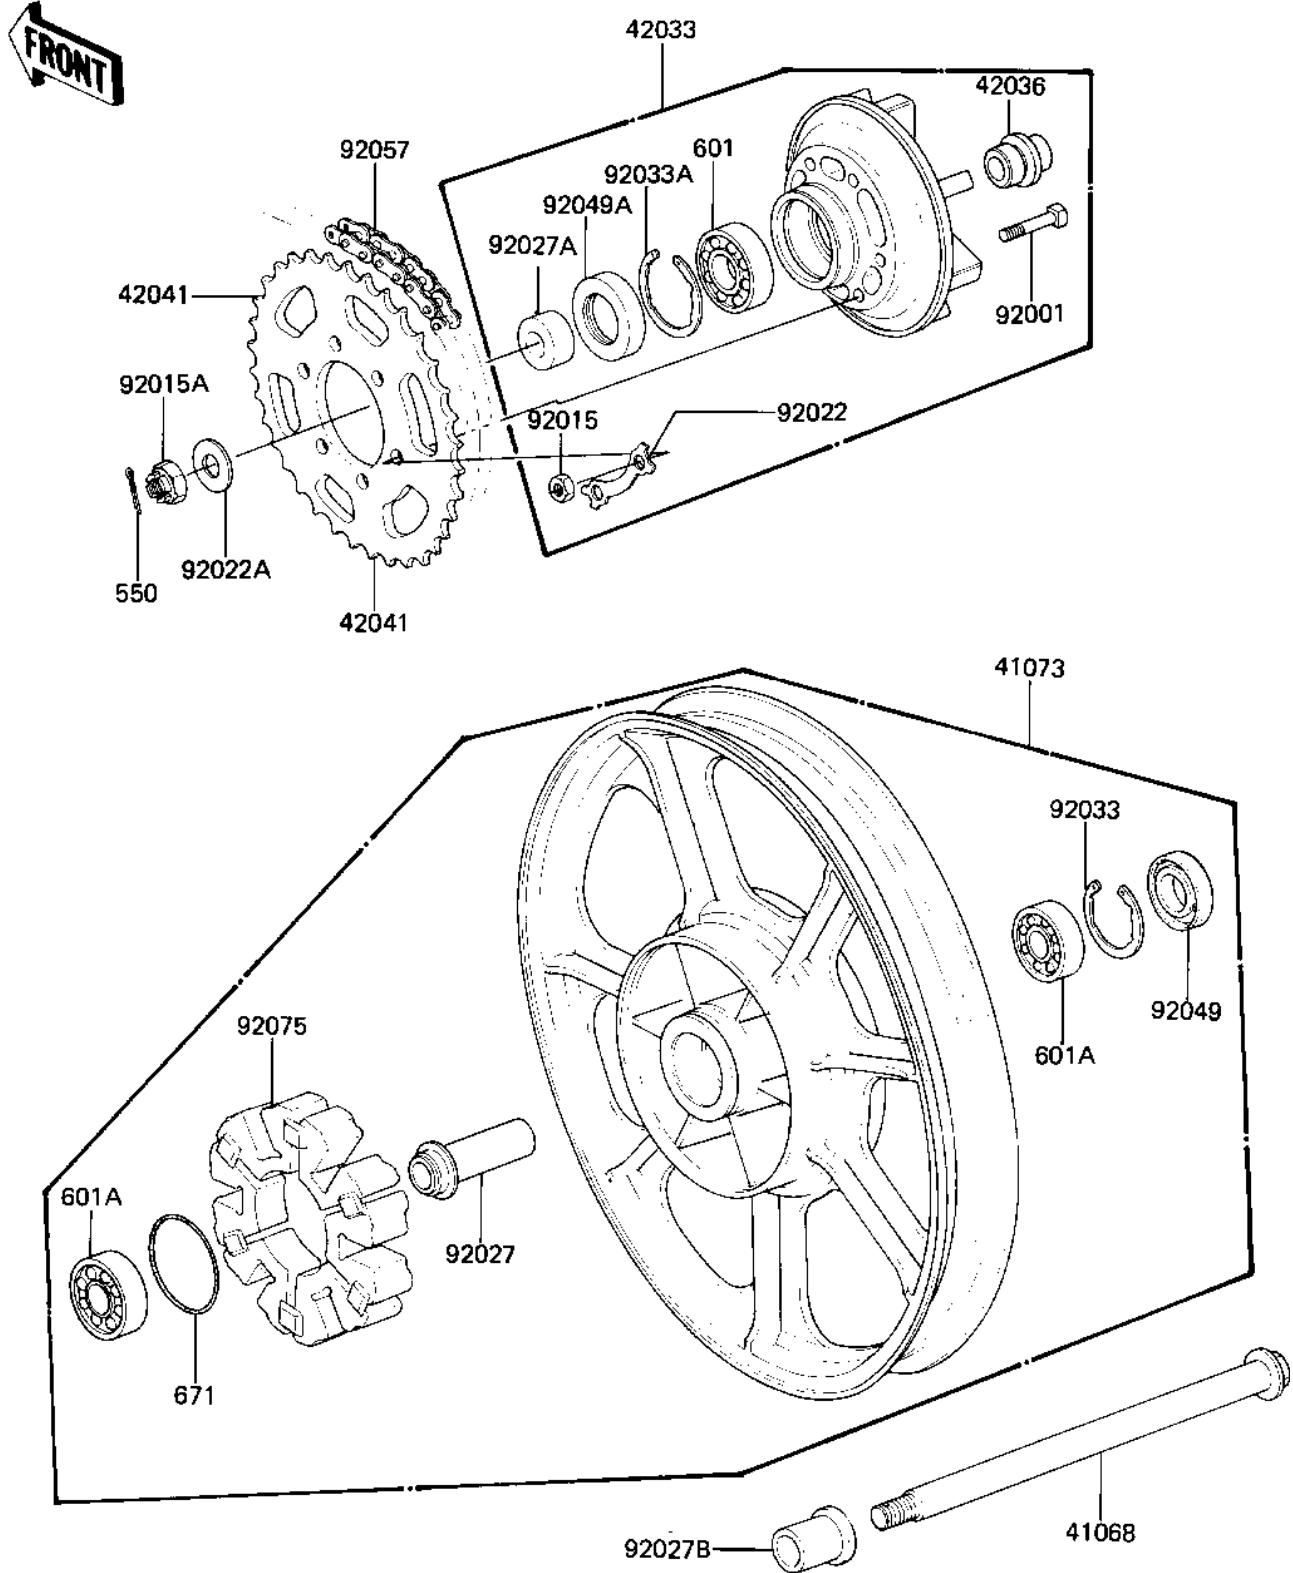

1982 LTD PARTS DIAGRAM

REAR WHEEL/HUB/CHAIN

F2240-0012

1982 LTD PARTS LIST

REAR WHEEL/HUB/CHAIN

ITEM NAME	PART NUMBER	QUANTITY
AXLE,RR,L=300 (Ref # 41068)	41068-1087	1
WHEEL-ASSY (Ref # 41073)	41073-1090	1
COUPLING-ASSY (Ref # 42033)	42033-1024	1
SPROCKET-HUB,39T (Ref # 42036)	42041-1059	1
SPROCKET-HUB,39T (Ref # 42041)	42041-1059	1
BOLT (Ref # 92001)	92001-161	6
NUT 10MM (Ref # 92015)	42045-005	6
NUT CASTLE,18MM (Ref # 92015A)	42045-018	1
WASHER,LOCK (Ref # 92022)	92022-1212	3
WASHER,PLAIN,20MM (Ref # 92022A)	92022-248	1
COLLAR,L=89.5 (Ref # 92027)	92027-1286	1
COLLAR,20X40X18 (Ref # 92027A)	92027-1287	1
COLLAR,L=31 (Ref # 92027B)	92027-1288	1
RING,SNAP,56.2M/M (Ref # 92033)	92033-1043	1
CIRCLIP,62M/M (Ref # 92033A)	92033-1044	1
SEAL-OIL (Ref # 92049)	92049-1061	1
OIL SEAL (Ref # 92049A)	92050-027	1
DR CHAIN 630X96 (Ref # 92057)	92057-1053	1
SHOCK DAMPER,REAR HU (Ref # 92075)	42014-033	1
PIN-COTTER,4.0X35 (Ref # 550)	550D4035	1
BALL BEARING,#6206 (Ref # 601)	601B6206	1
BEARING,BALL,#6304ZZ (Ref # 601A)	601B6304ZZ	2
"0" RING,65MM (Ref # 671)	671B2565	1