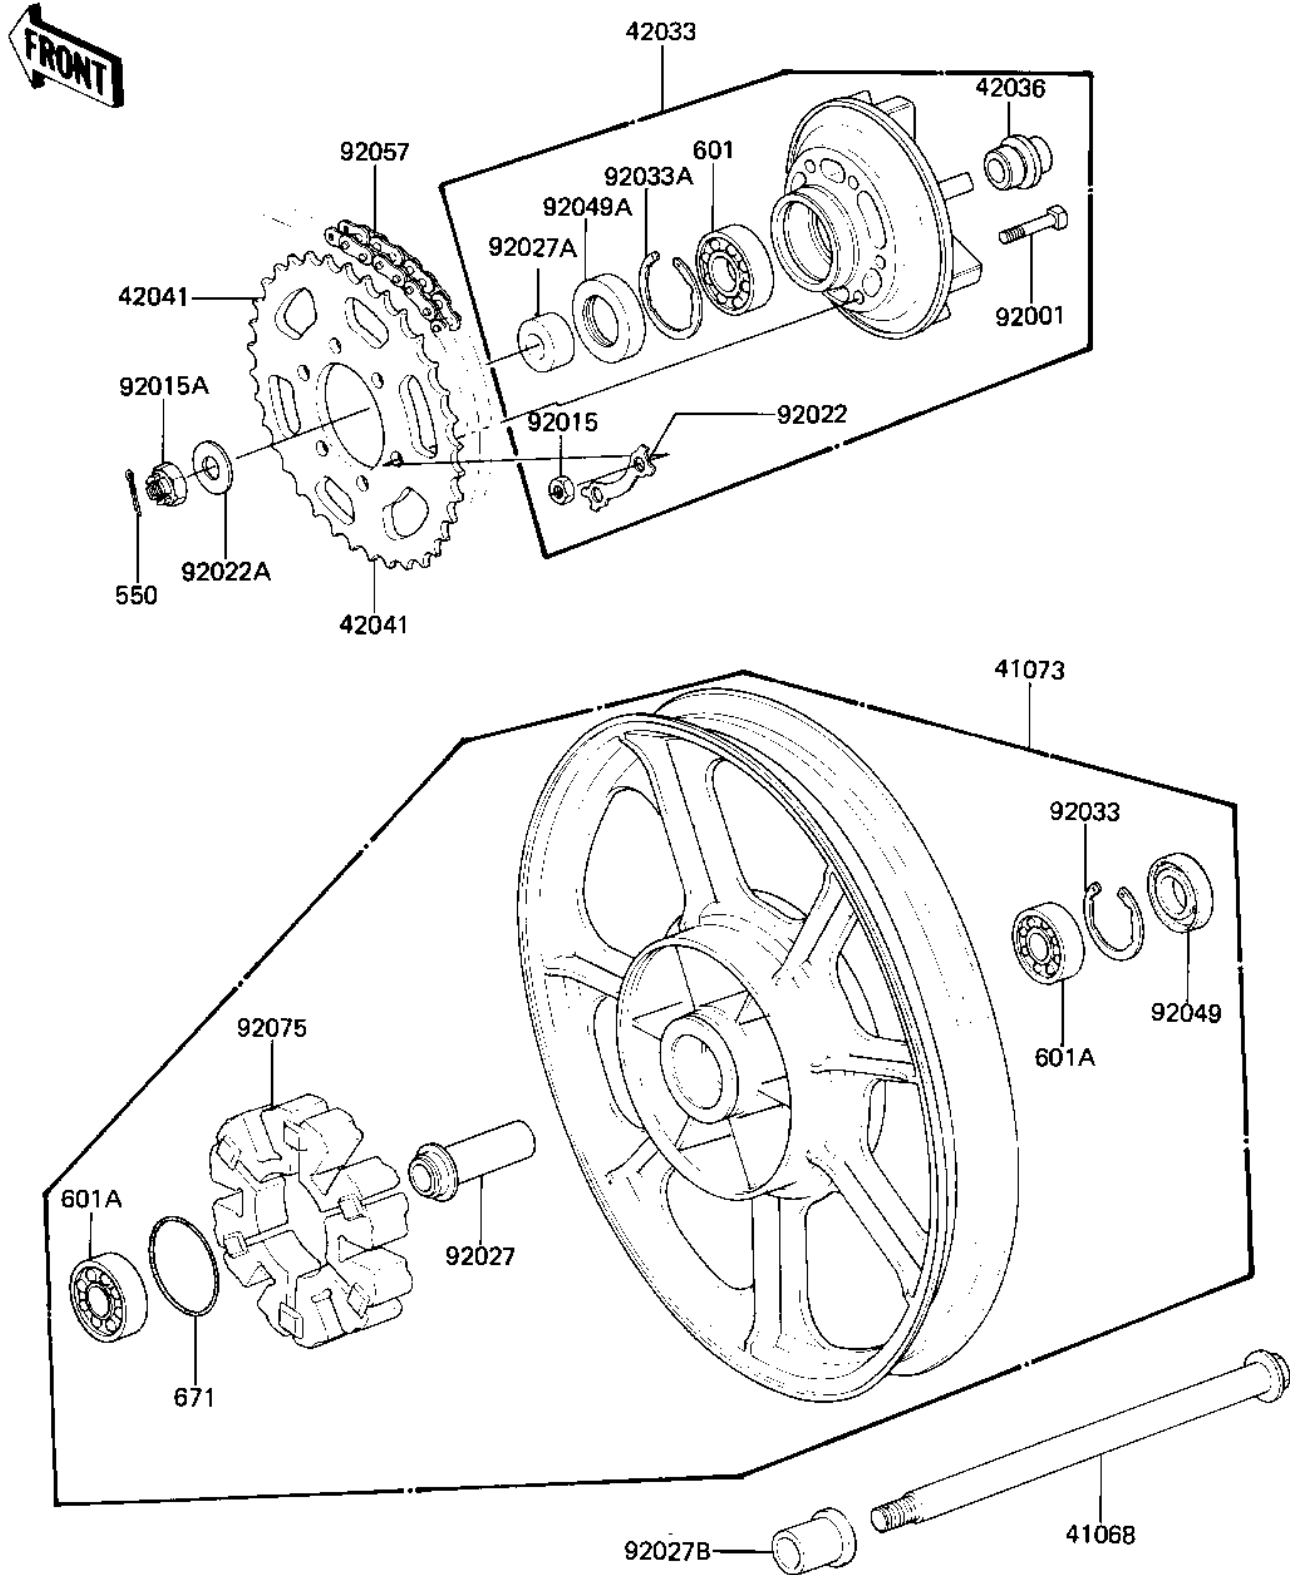

1982 LTD PARTS DIAGRAM

REAR WHEEL/HUB/CHAIN

F2240-0012

1982 LTD PARTS LIST

REAR WHEEL/HUB/CHAIN

ITEM NAME	PART NUMBER	QUANTITY
AXLE,RR,L=300 (Ref # 41068)	41068-1087	1
WHEEL-ASSY (Ref # 41073)	41073-1090	1
COUPLING-ASSY (Ref # 42033)	42033-1024	1
SPROCKET-HUB,39T (Ref # 42036)	42041-1059	1
SPROCKET-HUB,39T (Ref # 42041)	42041-1059	1
BOLT (Ref # 92001)	92001-161	6
NUT 10MM (Ref # 92015)	42045-005	6
NUT CASTLE,18MM (Ref # 92015A)	42045-018	1
WASHER,LOCK (Ref # 92022)	92022-1212	3
WASHER,PLAIN,20MM (Ref # 92022A)	92022-248	1
COLLAR,L=89.5 (Ref # 92027)	92027-1286	1
COLLAR,20X40X18 (Ref # 92027A)	92027-1287	1
COLLAR,L=31 (Ref # 92027B)	92027-1288	1
RING,SNAP,56.2M/M (Ref # 92033)	92033-1043	1
CIRCLIP,62M/M (Ref # 92033A)	92033-1044	1
SEAL-OIL (Ref # 92049)	92049-1061	1
OIL SEAL (Ref # 92049A)	92050-027	1
DR CHAIN 630X96 (Ref # 92057)	92057-1053	1
SHOCK DAMPER,REAR HU (Ref # 92075)	42014-033	1
PIN-COTTER,4.0X35 (Ref # 550)	550D4035	1
BALL BEARING,#6206 (Ref # 601)	601B6206	1
BEARING,BALL,#6304ZZ (Ref # 601A)	601B6304ZZ	2
"0" RING,65MM (Ref # 671)	671B2565	1