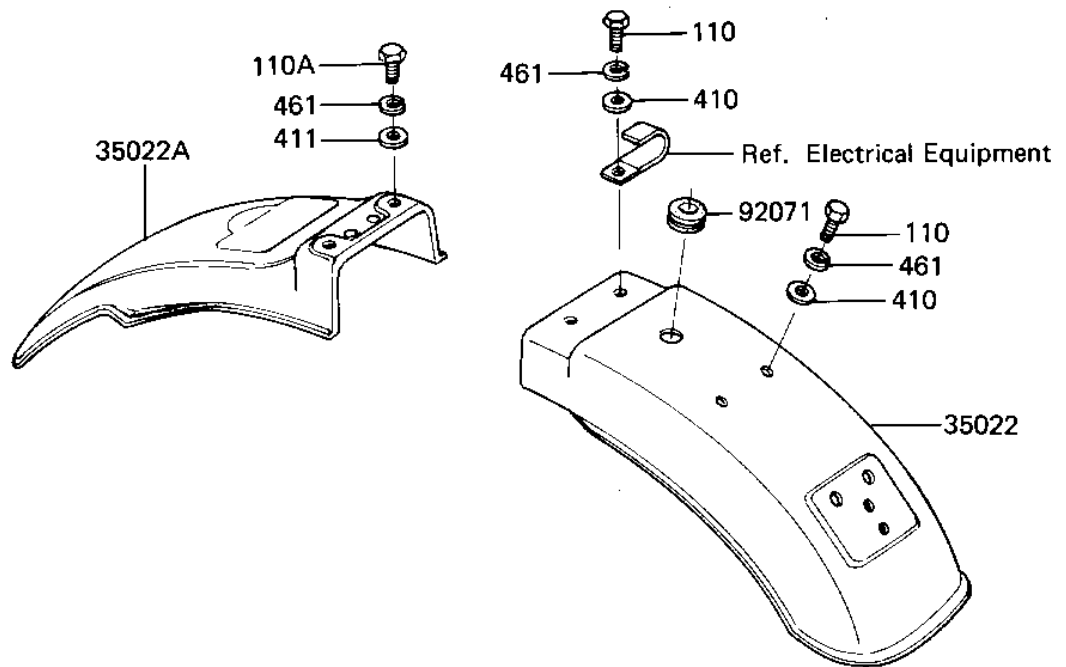

1981 LTD PARTS DIAGRAM

FENDERS