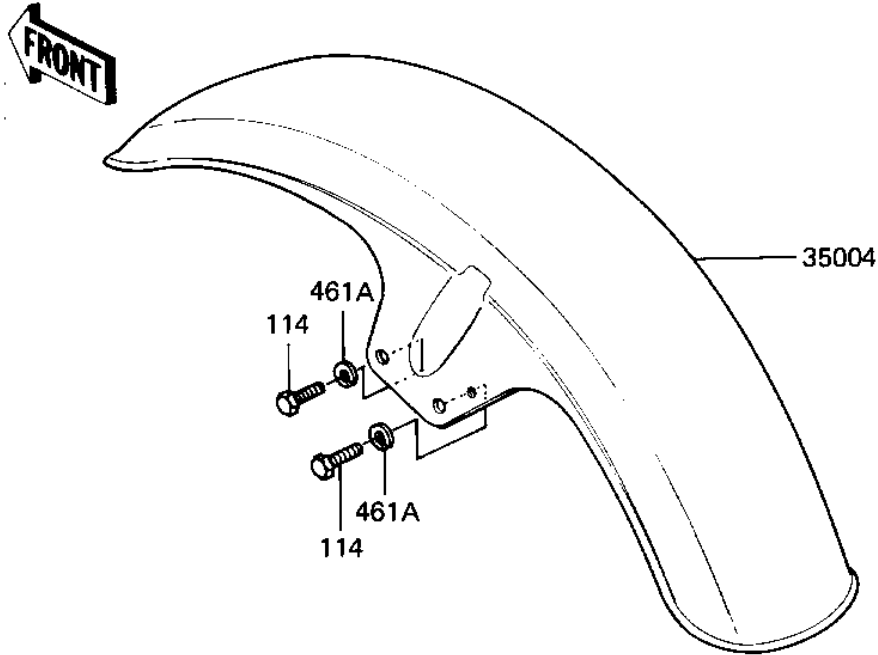

1982 LTD PARTS DIAGRAM

FENDERS