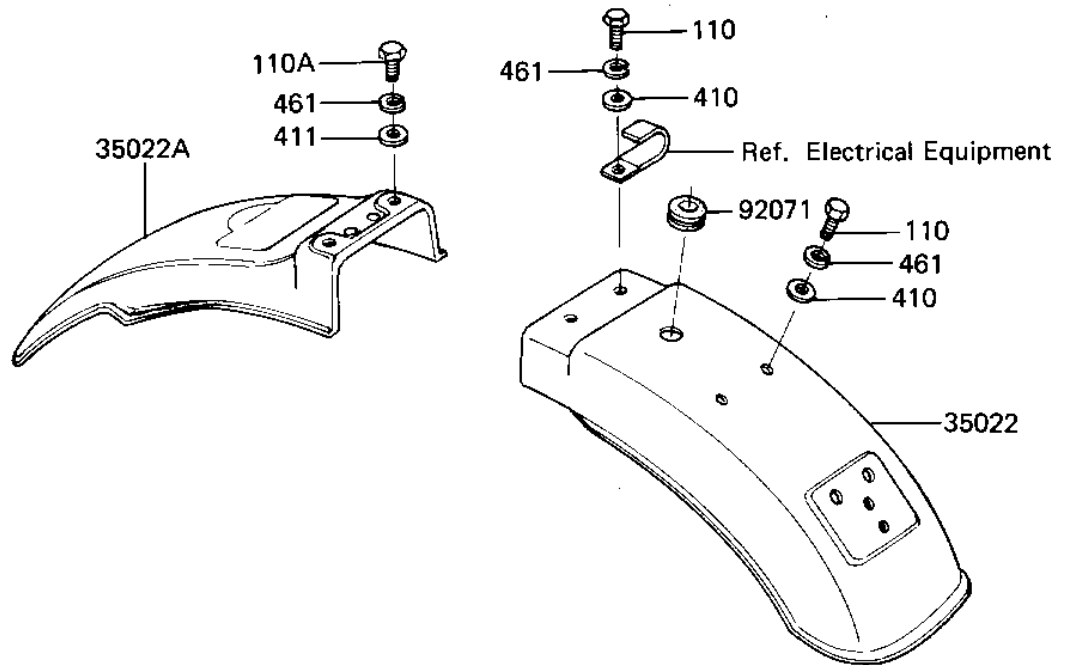

1982 LTD PARTS DIAGRAM

FENDERS