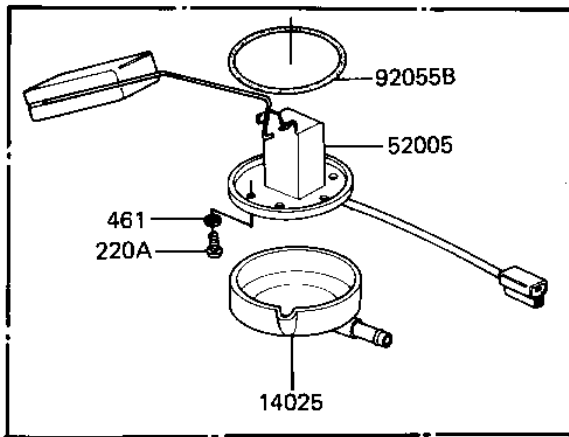

1981 LTD PARTS DIAGRAM

FUEL TANK

F2410-0054

1981 LTD PARTS LIST

FUEL TANK

ITEM NAME	PART NUMBER	QUANTITY
GASKET,FUEL TANK CAP (Ref # 11009A)	11009-1051	1
GASKET,TAP VALVE (Ref # 11009B)	11009-1194	1
COVER,FUEL GAGE (Ref # 14025)	14025-1091	1
COVER ASSY,TAP (Ref # 16146)	16146-1005	1
DIAPHRAGM ASSY,TAP (Ref # 43028)	43028-1015	1
"0" RING (Ref # 43058)	51039-010	1
TANK-FUEL,L.M.RED (Ref # 51001)	51001-1053-E2	1
TANK-FUEL,EBONY (Ref # 51001A)	51001-1053-8G	1
TAP-ASSY,FUEL (Ref # 51023)	51023-1039	1
CAP ASSY TANK (Ref # 51048)	51048-1018	1
GAUGE (Ref # 52005)	52005-1019	1
BOLT,6X20,FUEL TAP (Ref # 92001A)	92001-1091	2
WASHER-PL-10.5X26X2. (Ref # 92022)	92022-044	2
WASHER,PLAIN (Ref # 92022A)	92022-1038	2
WASHER-PLAIN (Ref # 92022B)	92022-183	2
COLLAR,FUEL TANK FIT (Ref # 92027)	92027-1134	1
CLAMP,CHAIN OILER (Ref # 92037)	92037-147	1
"0" RING (Ref # 92055)	92055-1023	2
"0" RING,TAP LEVER (Ref # 92055A)	92055-1027	1
"0" RING (Ref # 92055B)	92055-1067	1
DAMPER RUBBER (Ref # 92075)	92075-084	2
DAMPER,FUEL TANK,FIT (Ref # 92075A)	92075-1116	1
DAMPER RUBBER,FL TAN (Ref # 92075B)	92075-125	2
SPRING,TAP (Ref # 92081)	92081-1171	1
BOLT-SMALL-UPSET,8X3 (Ref # 114)	115G0830	1
SCREW PAN HEAD 3X8 (Ref # 220)	220B0308	2
SCREW PAN HEAD 5X8 (Ref # 220A)	220B0508	5
SCREW PAN HEAD 5X10 (Ref # 220B)	220B0510	2
SCREW-CSK-CROS,4X14 (Ref # 221)	221B0414	4

1981 LTD PARTS LIST

FUEL TANK

ITEM NAME	PART NUMBER	QUANTITY
WASHER SPRING 5MM (Ref # 461)	461F0500	5
WASHER SPRING 8MM (Ref # 461A)	461F0800	1
"O" RING,4MM (Ref # 670)	670B1504	1
TUBE (Ref # 702)	702A071000	1