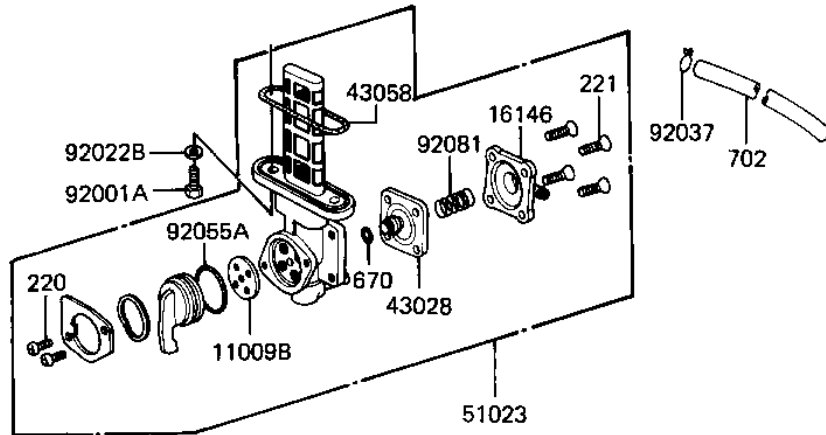

1981 LTD PARTS DIAGRAM

FUEL TANK

F2410-0054

1981 LTD PARTS LIST

FUEL TANK

ITEM NAME	PART NUMBER	QUANTITY
GASKET,FUEL TANK CAP (Ref # 11009A)	11009-1051	1
GASKET,TAP VALVE (Ref # 11009B)	11009-1194	1
COVER,FUEL GAGE (Ref # 14025)	14025-1091	1
COVER ASSY,TAP (Ref # 16146)	16146-1005	1
DIAPHRAGM ASSY,TAP (Ref # 43028)	43028-1015	1
"0" RING (Ref # 43058)	51039-010	1
TANK-FUEL,L.M.RED (Ref # 51001)	51001-1053-E2	1
TANK-FUEL,EBONY (Ref # 51001A)	51001-1053-8G	1
TAP-ASSY,FUEL (Ref # 51023)	51023-1039	1
CAP ASSY TANK (Ref # 51048)	51048-1018	1
GAUGE (Ref # 52005)	52005-1019	1
BOLT,6X20,FUEL TAP (Ref # 92001A)	92001-1091	2
WASHER-PL-10.5X26X2. (Ref # 92022)	92022-044	2
WASHER,PLAIN (Ref # 92022A)	92022-1038	2
WASHER-PLAIN (Ref # 92022B)	92022-183	2
COLLAR,FUEL TANK FIT (Ref # 92027)	92027-1134	1
CLAMP,CHAIN OILER (Ref # 92037)	92037-147	1
"0" RING (Ref # 92055)	92055-1023	2
"0" RING,TAP LEVER (Ref # 92055A)	92055-1027	1
"0" RING (Ref # 92055B)	92055-1067	1
DAMPER RUBBER (Ref # 92075)	92075-084	2
DAMPER,FUEL TANK,FIT (Ref # 92075A)	92075-1116	1
DAMPER RUBBER,FL TAN (Ref # 92075B)	92075-125	2
SPRING,TAP (Ref # 92081)	92081-1171	1
BOLT-SMALL-UPSET,8X3 (Ref # 114)	115G0830	1
SCREW PAN HEAD 3X8 (Ref # 220)	220B0308	2
SCREW PAN HEAD 5X8 (Ref # 220A)	220B0508	5
SCREW PAN HEAD 5X10 (Ref # 220B)	220B0510	2
SCREW-CSK-CROS,4X14 (Ref # 221)	221B0414	4

1981 LTD PARTS LIST

FUEL TANK

ITEM NAME	PART NUMBER	QUANTITY
WASHER SPRING 5MM (Ref # 461)	461F0500	5
WASHER SPRING 8MM (Ref # 461A)	461F0800	1
"O" RING,4MM (Ref # 670)	670B1504	1
TUBE (Ref # 702)	702A071000	1