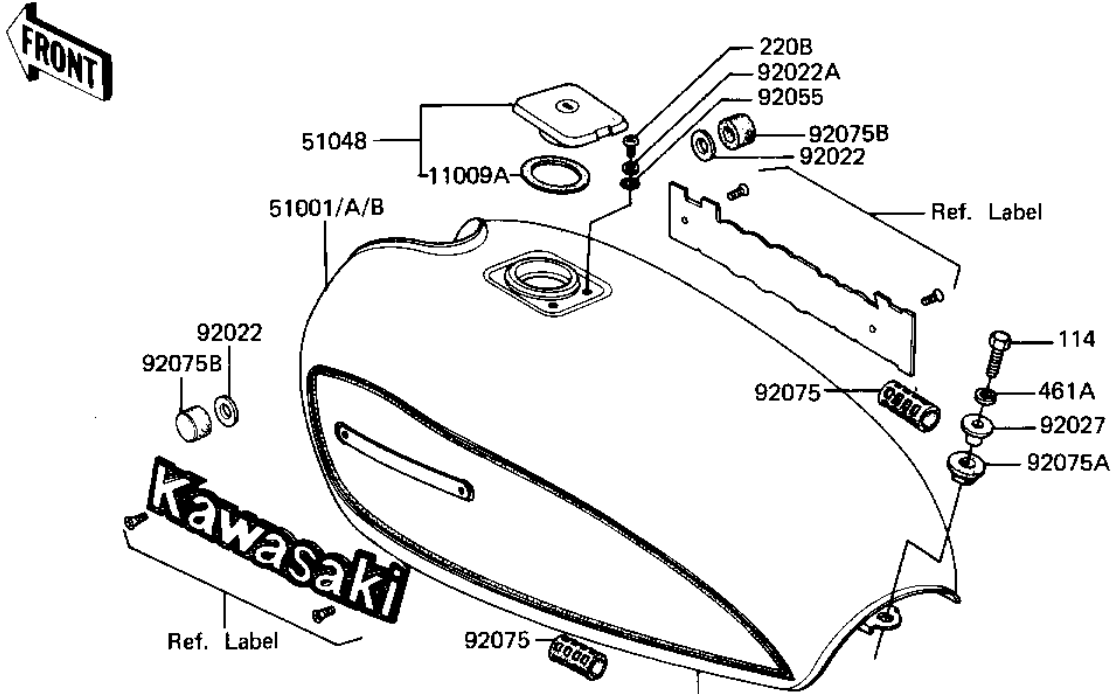

1981 LTD PARTS DIAGRAM

FUEL TANK

F2410-0054

1981 LTD PARTS LIST

FUEL TANK

ITEM NAME	PART NUMBER	QUANTITY
GASKET,FUEL TANK CAP (Ref # 11009A)	11009-1051	1
GASKET,TAP VALVE (Ref # 11009B)	11009-1194	1
COVER,FUEL GAGE (Ref # 14025)	14025-1091	1
COVER ASSY,TAP (Ref # 16146)	16146-1005	1
DIAPHRAGM ASSY,TAP (Ref # 43028)	43028-1015	1
"0" RING (Ref # 43058)	51039-010	1
TANK-FUEL,L.M.RED (Ref # 51001)	51001-1053-E2	1
TANK-FUEL,EBONY (Ref # 51001A)	51001-1053-8G	1
TAP-ASSY,FUEL (Ref # 51023)	51023-1039	1
CAP ASSY TANK (Ref # 51048)	51048-1018	1
GAUGE (Ref # 52005)	52005-1019	1
BOLT,6X20,FUEL TAP (Ref # 92001A)	92001-1091	2
WASHER-PL-10.5X26X2. (Ref # 92022)	92022-044	2
WASHER,PLAIN (Ref # 92022A)	92022-1038	2
WASHER-PLAIN (Ref # 92022B)	92022-183	2
COLLAR,FUEL TANK FIT (Ref # 92027)	92027-1134	1
CLAMP,CHAIN OILER (Ref # 92037)	92037-147	1
"0" RING (Ref # 92055)	92055-1023	2
"0" RING,TAP LEVER (Ref # 92055A)	92055-1027	1
"0" RING (Ref # 92055B)	92055-1067	1
DAMPER RUBBER (Ref # 92075)	92075-084	2
DAMPER,FUEL TANK,FIT (Ref # 92075A)	92075-1116	1
DAMPER RUBBER,FL TAN (Ref # 92075B)	92075-125	2
SPRING,TAP (Ref # 92081)	92081-1171	1
BOLT-SMALL-UPSET,8X3 (Ref # 114)	115G0830	1
SCREW PAN HEAD 3X8 (Ref # 220)	220B0308	2
SCREW PAN HEAD 5X8 (Ref # 220A)	220B0508	5
SCREW PAN HEAD 5X10 (Ref # 220B)	220B0510	2
SCREW-CSK-CROS,4X14 (Ref # 221)	221B0414	4

1981 LTD PARTS LIST

FUEL TANK

ITEM NAME	PART NUMBER	QUANTITY
WASHER SPRING 5MM (Ref # 461)	461F0500	5
WASHER SPRING 8MM (Ref # 461A)	461F0800	1
"O" RING,4MM (Ref # 670)	670B1504	1
TUBE (Ref # 702)	702A071000	1