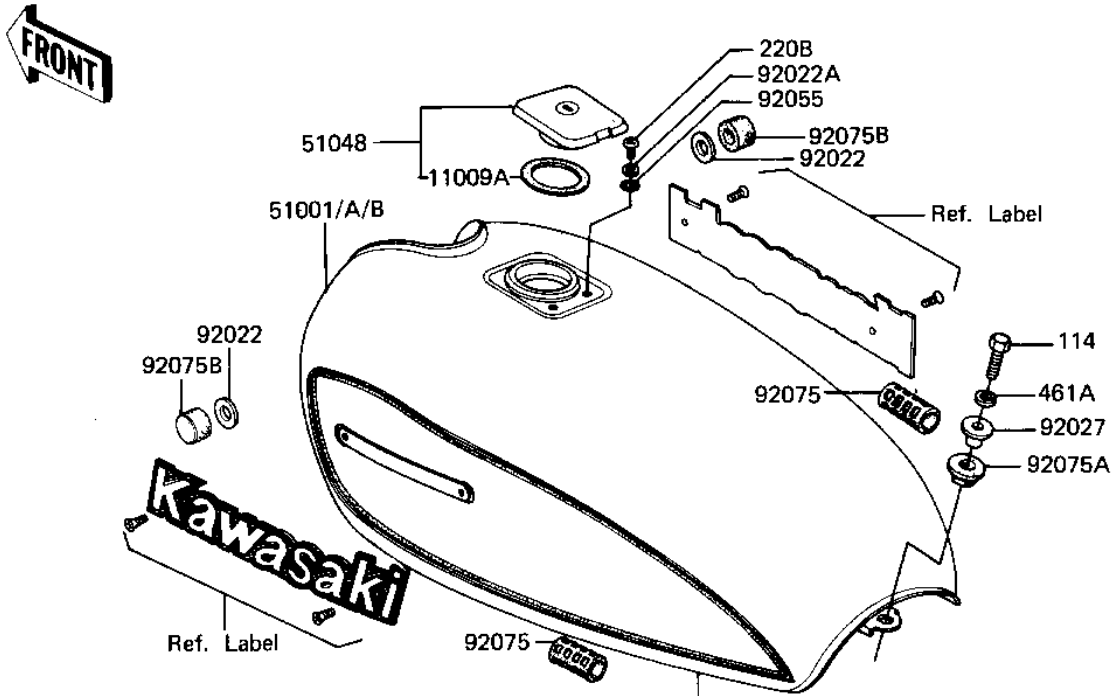

1982 LTD PARTS DIAGRAM

FUEL TANK

F2410-0054

1982 LTD PARTS LIST

FUEL TANK

ITEM NAME	PART NUMBER	QUANTITY
GASKET (Ref # 11009)	11009-1037	1
GASKET,FUEL TANK CAP (Ref # 11009A)	11009-1051	1
GASKET,TAP VALVE (Ref # 11009B)	11009-1194	1
COVER,FUEL GAUGE (Ref # 14025A)	14024-1434	1
COVER ASSY,TAP (Ref # 16146)	16146-1005	1
DIAPHRAGM ASSY,TAP (Ref # 43028)	43028-1015	1
"O" RING (Ref # 43058)	51039-010	1
TANK-FUEL,EBONY (Ref # 51001B)	51001-1093-8G	1
TAP-ASSY,FUEL (Ref # 51023)	51023-1039	1
CAP ASSY TANK (Ref # 51048)	51048-1018	1
GAUGE,FUEL (Ref # 52005A)	52005-1027	1
BOLT,FUEL GAUGE FIT (Ref # 92001)	92001-1069	6
BOLT,6X20,FUEL TAP (Ref # 92001A)	92001-1091	2
WASHER-PL-10.5X26X2. (Ref # 92022)	92022-044	2
WASHER,PLAIN (Ref # 92022A)	92022-1038	2
WASHER-PLAIN (Ref # 92022B)	92022-183	2
COLLAR,FUEL TANK FIT (Ref # 92027)	92027-1134	1
CLAMP,CHAIN OILER (Ref # 92037)	92037-147	1
"O" RING (Ref # 92055)	92055-1023	2
"O" RING,TAP LEVER (Ref # 92055A)	92055-1027	1
DAMPER RUBBER (Ref # 92075)	92075-084	2
DAMPER,FUEL TANK,FIT (Ref # 92075A)	92075-1116	1
DAMPER RUBBER,FL TAN (Ref # 92075B)	92075-125	2
SPRING,TAP (Ref # 92081)	92081-1171	1
BOLT-SMALL-UPSET,8X3 (Ref # 114)	115G0830	1
SCREW PAN HEAD 3X8 (Ref # 220)	220B0308	2
SCREW PAN HEAD 5X10 (Ref # 220B)	220B0510	2
SCREW-CSK-CROS,4X14 (Ref # 221)	221B0414	4
WASHER SPRING 8MM (Ref # 461A)	461F0800	1

1982 LTD PARTS LIST

FUEL TANK

ITEM NAME	PART NUMBER	QUANTITY
"O" RING,4MM (Ref # 670)	670B1504	1
TUBE (Ref # 702)	702A071000	1