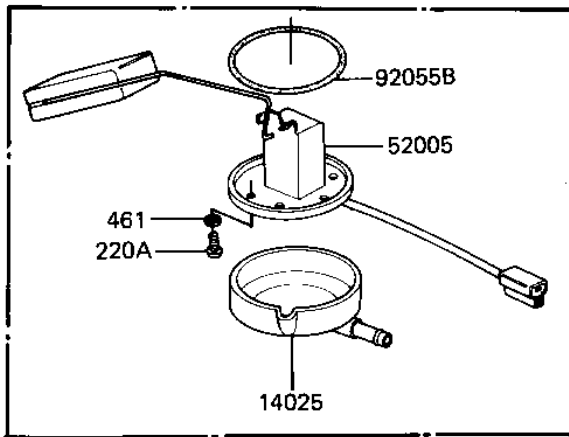

1982 LTD PARTS DIAGRAM

FUEL TANK

F2410-0054

1982 LTD PARTS LIST

FUEL TANK

ITEM NAME	PART NUMBER	QUANTITY
GASKET (Ref # 11009)	11009-1037	1
GASKET,FUEL TANK CAP (Ref # 11009A)	11009-1051	1
GASKET,TAP VALVE (Ref # 11009B)	11009-1194	1
COVER,FUEL GAUGE (Ref # 14025A)	14024-1434	1
COVER ASSY,TAP (Ref # 16146)	16146-1005	1
DIAPHRAGM ASSY,TAP (Ref # 43028)	43028-1015	1
"O" RING (Ref # 43058)	51039-010	1
TANK-FUEL,EBONY (Ref # 51001B)	51001-1093-8G	1
TAP-ASSY,FUEL (Ref # 51023)	51023-1039	1
CAP ASSY TANK (Ref # 51048)	51048-1018	1
GAUGE,FUEL (Ref # 52005A)	52005-1027	1
BOLT,FUEL GAUGE FIT (Ref # 92001)	92001-1069	6
BOLT,6X20,FUEL TAP (Ref # 92001A)	92001-1091	2
WASHER-PL-10.5X26X2. (Ref # 92022)	92022-044	2
WASHER,PLAIN (Ref # 92022A)	92022-1038	2
WASHER-PLAIN (Ref # 92022B)	92022-183	2
COLLAR,FUEL TANK FIT (Ref # 92027)	92027-1134	1
CLAMP,CHAIN OILER (Ref # 92037)	92037-147	1
"O" RING (Ref # 92055)	92055-1023	2
"O" RING,TAP LEVER (Ref # 92055A)	92055-1027	1
DAMPER RUBBER (Ref # 92075)	92075-084	2
DAMPER,FUEL TANK,FIT (Ref # 92075A)	92075-1116	1
DAMPER RUBBER,FL TAN (Ref # 92075B)	92075-125	2
SPRING,TAP (Ref # 92081)	92081-1171	1
BOLT-SMALL-UPSET,8X3 (Ref # 114)	115G0830	1
SCREW PAN HEAD 3X8 (Ref # 220)	220B0308	2
SCREW PAN HEAD 5X10 (Ref # 220B)	220B0510	2
SCREW-CSK-CROS,4X14 (Ref # 221)	221B0414	4
WASHER SPRING 8MM (Ref # 461A)	461F0800	1

1982 LTD PARTS LIST

FUEL TANK

ITEM NAME	PART NUMBER	QUANTITY
"O" RING,4MM (Ref # 670)	670B1504	1
TUBE (Ref # 702)	702A071000	1