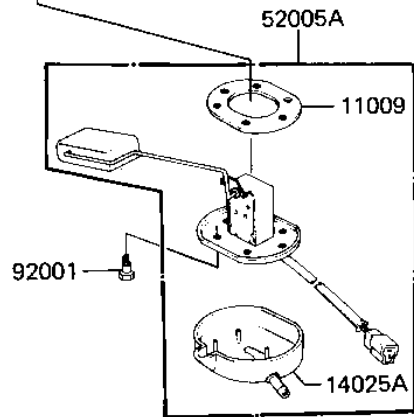

1982 LTD PARTS DIAGRAM

FUEL TANK

F2410-0054

1982 LTD PARTS LIST

FUEL TANK

ITEM NAME	PART NUMBER	QUANTITY
GASKET (Ref # 11009)	11009-1037	1
GASKET,FUEL TANK CAP (Ref # 11009A)	11009-1051	1
GASKET,TAP VALVE (Ref # 11009B)	11009-1194	1
COVER,FUEL GAUGE (Ref # 14025A)	14024-1434	1
COVER ASSY,TAP (Ref # 16146)	16146-1005	1
DIAPHRAGM ASSY,TAP (Ref # 43028)	43028-1015	1
"O" RING (Ref # 43058)	51039-010	1
TANK-FUEL,EBONY (Ref # 51001B)	51001-1093-8G	1
TAP-ASSY,FUEL (Ref # 51023)	51023-1039	1
CAP ASSY TANK (Ref # 51048)	51048-1018	1
GAUGE,FUEL (Ref # 52005A)	52005-1027	1
BOLT,FUEL GAUGE FIT (Ref # 92001)	92001-1069	6
BOLT,6X20,FUEL TAP (Ref # 92001A)	92001-1091	2
WASHER-PL-10.5X26X2. (Ref # 92022)	92022-044	2
WASHER,PLAIN (Ref # 92022A)	92022-1038	2
WASHER-PLAIN (Ref # 92022B)	92022-183	2
COLLAR,FUEL TANK FIT (Ref # 92027)	92027-1134	1
CLAMP,CHAIN OILER (Ref # 92037)	92037-147	1
"O" RING (Ref # 92055)	92055-1023	2
"O" RING,TAP LEVER (Ref # 92055A)	92055-1027	1
DAMPER RUBBER (Ref # 92075)	92075-084	2
DAMPER,FUEL TANK,FIT (Ref # 92075A)	92075-1116	1
DAMPER RUBBER,FL TAN (Ref # 92075B)	92075-125	2
SPRING,TAP (Ref # 92081)	92081-1171	1
BOLT-SMALL-UPSET,8X3 (Ref # 114)	115G0830	1
SCREW PAN HEAD 3X8 (Ref # 220)	220B0308	2
SCREW PAN HEAD 5X10 (Ref # 220B)	220B0510	2
SCREW-CSK-CROS,4X14 (Ref # 221)	221B0414	4
WASHER SPRING 8MM (Ref # 461A)	461F0800	1

1982 LTD PARTS LIST

FUEL TANK

ITEM NAME	PART NUMBER	QUANTITY
"O" RING,4MM (Ref # 670)	670B1504	1
TUBE (Ref # 702)	702A071000	1