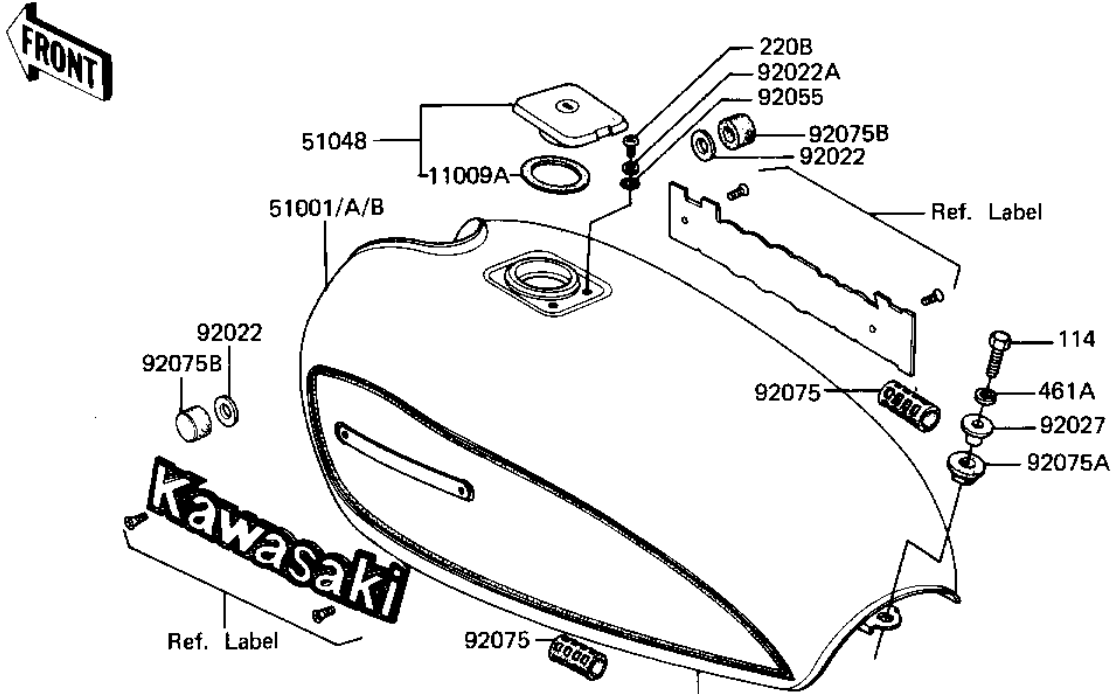

1982 LTD PARTS DIAGRAM

FUEL TANK

F2410-0054

1982 LTD PARTS LIST

FUEL TANK

ITEM NAME	PART NUMBER	QUANTITY
GASKET (Ref # 11009)	11009-1037	1
GASKET,FUEL TANK CAP (Ref # 11009A)	11009-1051	1
GASKET,TAP VALVE (Ref # 11009B)	11009-1194	1
COVER,FUEL GAUGE (Ref # 14025A)	14024-1434	1
COVER ASSY,TAP (Ref # 16146)	16146-1005	1
DIAPHRAGM ASSY,TAP (Ref # 43028)	43028-1015	1
"O" RING (Ref # 43058)	51039-010	1
TANK-FUEL,EBONY (Ref # 51001B)	51001-1093-8G	1
TAP-ASSY,FUEL (Ref # 51023)	51023-1039	1
CAP ASSY TANK (Ref # 51048)	51048-1018	1
GAUGE,FUEL (Ref # 52005A)	52005-1027	1
BOLT,FUEL GAUGE FIT (Ref # 92001)	92001-1069	6
BOLT,6X20,FUEL TAP (Ref # 92001A)	92001-1091	2
WASHER-PL-10.5X26X2. (Ref # 92022)	92022-044	2
WASHER,PLAIN (Ref # 92022A)	92022-1038	2
WASHER-PLAIN (Ref # 92022B)	92022-183	2
COLLAR,FUEL TANK FIT (Ref # 92027)	92027-1134	1
CLAMP,CHAIN OILER (Ref # 92037)	92037-147	1
"O" RING (Ref # 92055)	92055-1023	2
"O" RING,TAP LEVER (Ref # 92055A)	92055-1027	1
DAMPER RUBBER (Ref # 92075)	92075-084	2
DAMPER,FUEL TANK,FIT (Ref # 92075A)	92075-1116	1
DAMPER RUBBER,FL TAN (Ref # 92075B)	92075-125	2
SPRING,TAP (Ref # 92081)	92081-1171	1
BOLT-SMALL-UPSET,8X3 (Ref # 114)	115G0830	1
SCREW PAN HEAD 3X8 (Ref # 220)	220B0308	2
SCREW PAN HEAD 5X10 (Ref # 220B)	220B0510	2
SCREW-CSK-CROS,4X14 (Ref # 221)	221B0414	4
WASHER SPRING 8MM (Ref # 461A)	461F0800	1

1982 LTD PARTS LIST

FUEL TANK

ITEM NAME	PART NUMBER	QUANTITY
"O" RING,4MM (Ref # 670)	670B1504	1
TUBE (Ref # 702)	702A071000	1