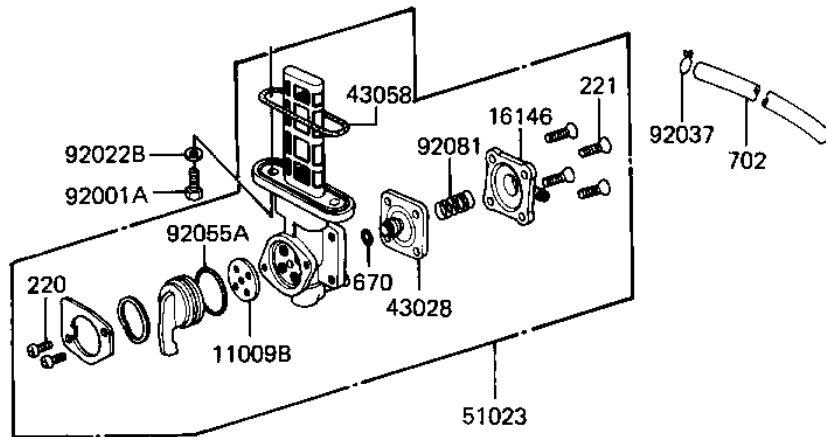

1982 LTD PARTS DIAGRAM

FUEL TANK

F2410-0054

1982 LTD PARTS LIST

FUEL TANK

ITEM NAME	PART NUMBER	QUANTITY
GASKET (Ref # 11009)	11009-1037	1
GASKET,FUEL TANK CAP (Ref # 11009A)	11009-1051	1
GASKET,TAP VALVE (Ref # 11009B)	11009-1194	1
COVER,FUEL GAUGE (Ref # 14025A)	14024-1434	1
COVER ASSY,TAP (Ref # 16146)	16146-1005	1
DIAPHRAGM ASSY,TAP (Ref # 43028)	43028-1015	1
"O" RING (Ref # 43058)	51039-010	1
TANK-FUEL,EBONY (Ref # 51001B)	51001-1093-8G	1
TAP-ASSY,FUEL (Ref # 51023)	51023-1039	1
CAP ASSY TANK (Ref # 51048)	51048-1018	1
GAUGE,FUEL (Ref # 52005A)	52005-1027	1
BOLT,FUEL GAUGE FIT (Ref # 92001)	92001-1069	6
BOLT,6X20,FUEL TAP (Ref # 92001A)	92001-1091	2
WASHER-PL-10.5X26X2. (Ref # 92022)	92022-044	2
WASHER,PLAIN (Ref # 92022A)	92022-1038	2
WASHER-PLAIN (Ref # 92022B)	92022-183	2
COLLAR,FUEL TANK FIT (Ref # 92027)	92027-1134	1
CLAMP,CHAIN OILER (Ref # 92037)	92037-147	1
"O" RING (Ref # 92055)	92055-1023	2
"O" RING,TAP LEVER (Ref # 92055A)	92055-1027	1
DAMPER RUBBER (Ref # 92075)	92075-084	2
DAMPER,FUEL TANK,FIT (Ref # 92075A)	92075-1116	1
DAMPER RUBBER,FL TAN (Ref # 92075B)	92075-125	2
SPRING,TAP (Ref # 92081)	92081-1171	1
BOLT-SMALL-UPSET,8X3 (Ref # 114)	115G0830	1
SCREW PAN HEAD 3X8 (Ref # 220)	220B0308	2
SCREW PAN HEAD 5X10 (Ref # 220B)	220B0510	2
SCREW-CSK-CROS,4X14 (Ref # 221)	221B0414	4
WASHER SPRING 8MM (Ref # 461A)	461F0800	1

1982 LTD PARTS LIST

FUEL TANK

ITEM NAME	PART NUMBER	QUANTITY
"O" RING,4MM (Ref # 670)	670B1504	1
TUBE (Ref # 702)	702A071000	1