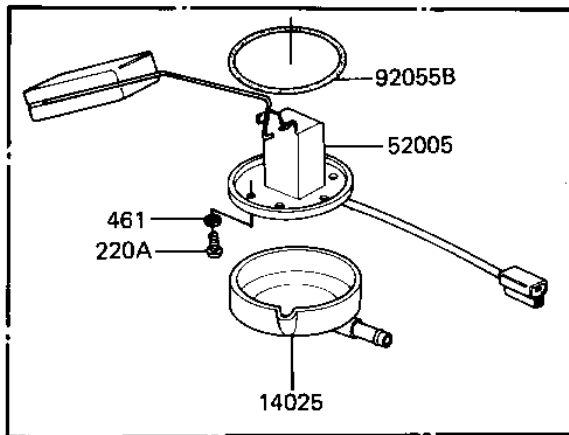

1982 LTD PARTS DIAGRAM

FUEL TANK

F2410-0054

1982 LTD PARTS LIST

FUEL TANK

ITEM NAME	PART NUMBER	QUANTITY
GASKET (Ref # 11009)	11009-1037	1
GASKET,FUEL TANK CAP (Ref # 11009A)	11009-1051	1
GASKET,TAP VALVE (Ref # 11009B)	11009-1194	1
COVER,FUEL GAUGE (Ref # 14025A)	14024-1434	1
COVER ASSY,TAP (Ref # 16146)	16146-1005	1
DIAPHRAGM ASSY,TAP (Ref # 43028)	43028-1015	1
"O" RING (Ref # 43058)	51039-010	1
TANK-FUEL,EBONY (Ref # 51001B)	51001-1093-8G	1
TAP-ASSY,FUEL (Ref # 51023)	51023-1039	1
CAP ASSY TANK (Ref # 51048)	51048-1018	1
GAUGE,FUEL (Ref # 52005A)	52005-1027	1
BOLT,FUEL GAUGE FIT (Ref # 92001)	92001-1069	6
BOLT,6X20,FUEL TAP (Ref # 92001A)	92001-1091	2
WASHER-PL-10.5X26X2. (Ref # 92022)	92022-044	2
WASHER,PLAIN (Ref # 92022A)	92022-1038	2
WASHER-PLAIN (Ref # 92022B)	92022-183	2
COLLAR,FUEL TANK FIT (Ref # 92027)	92027-1134	1
CLAMP,CHAIN OILER (Ref # 92037)	92037-147	1
"O" RING (Ref # 92055)	92055-1023	2
"O" RING,TAP LEVER (Ref # 92055A)	92055-1027	1
DAMPER RUBBER (Ref # 92075)	92075-084	2
DAMPER,FUEL TANK,FIT (Ref # 92075A)	92075-1116	1
DAMPER RUBBER,FL TAN (Ref # 92075B)	92075-125	2
SPRING,TAP (Ref # 92081)	92081-1171	1
BOLT-SMALL-UPSET,8X3 (Ref # 114)	115G0830	1
SCREW PAN HEAD 3X8 (Ref # 220)	220B0308	2
SCREW PAN HEAD 5X10 (Ref # 220B)	220B0510	2
SCREW-CSK-CROS,4X14 (Ref # 221)	221B0414	4
WASHER SPRING 8MM (Ref # 461A)	461F0800	1

1982 LTD PARTS LIST

FUEL TANK

ITEM NAME	PART NUMBER	QUANTITY
"O" RING,4MM (Ref # 670)	670B1504	1
TUBE (Ref # 702)	702A071000	1