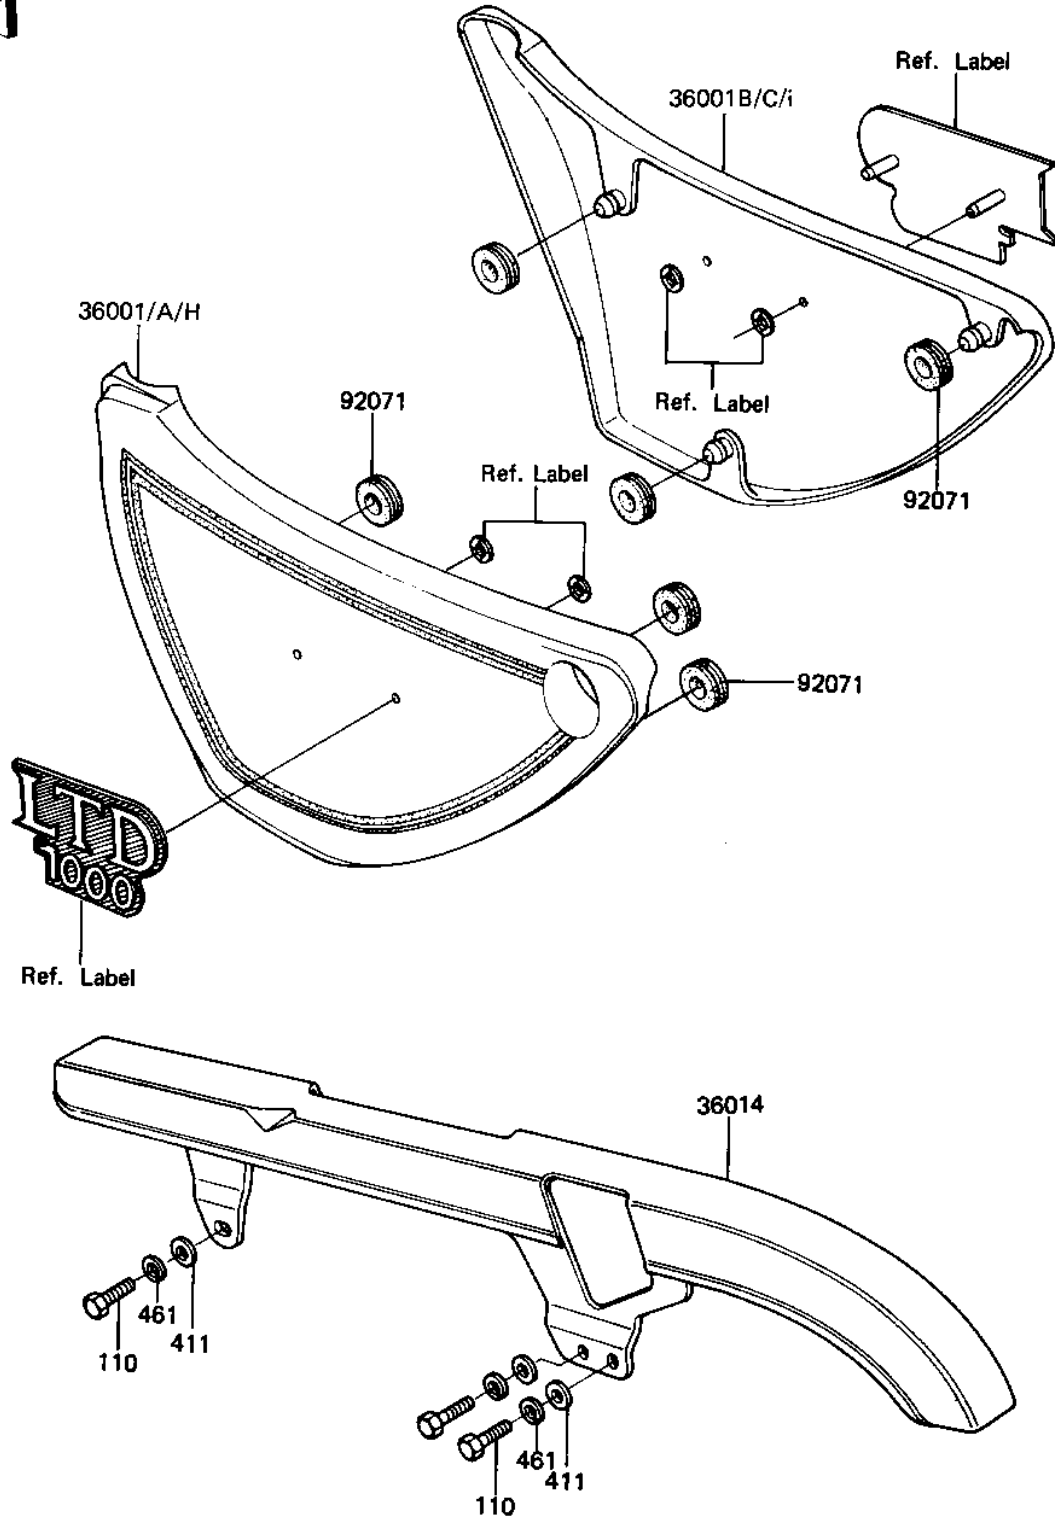

1981 LTD PARTS DIAGRAM

SIDE COVERS/CHAIN COVER

F2610-0064

1981 LTD PARTS LIST

SIDE COVERS/CHAIN COVER

ITEM NAME	PART NUMBER	QUANTITY
COVER-SIDE,LH,L.M.RE (Ref # 36001)	36001-1110-E2	1
COVER-SIDE,LH,EBONY (Ref # 36001A)	36001-1110-8G	1
COVER-SIDE,RH,L.M.RE (Ref # 36001B)	36001-1111-E2	1
COVER-SIDE,RH,EBONY (Ref # 36001C)	36001-1111-8G	1
CASE-CHAIN (Ref # 36014)	36014-1034	1
GROMMET (Ref # 92071)	92071-056	6
BOLT-UPSET,6X16 (Ref # 110)	112G0616	3
WASHER PLAIN 6MM (Ref # 411)	411B0600	3
WASHER SPRING 6MM (Ref # 461)	461F0600	3