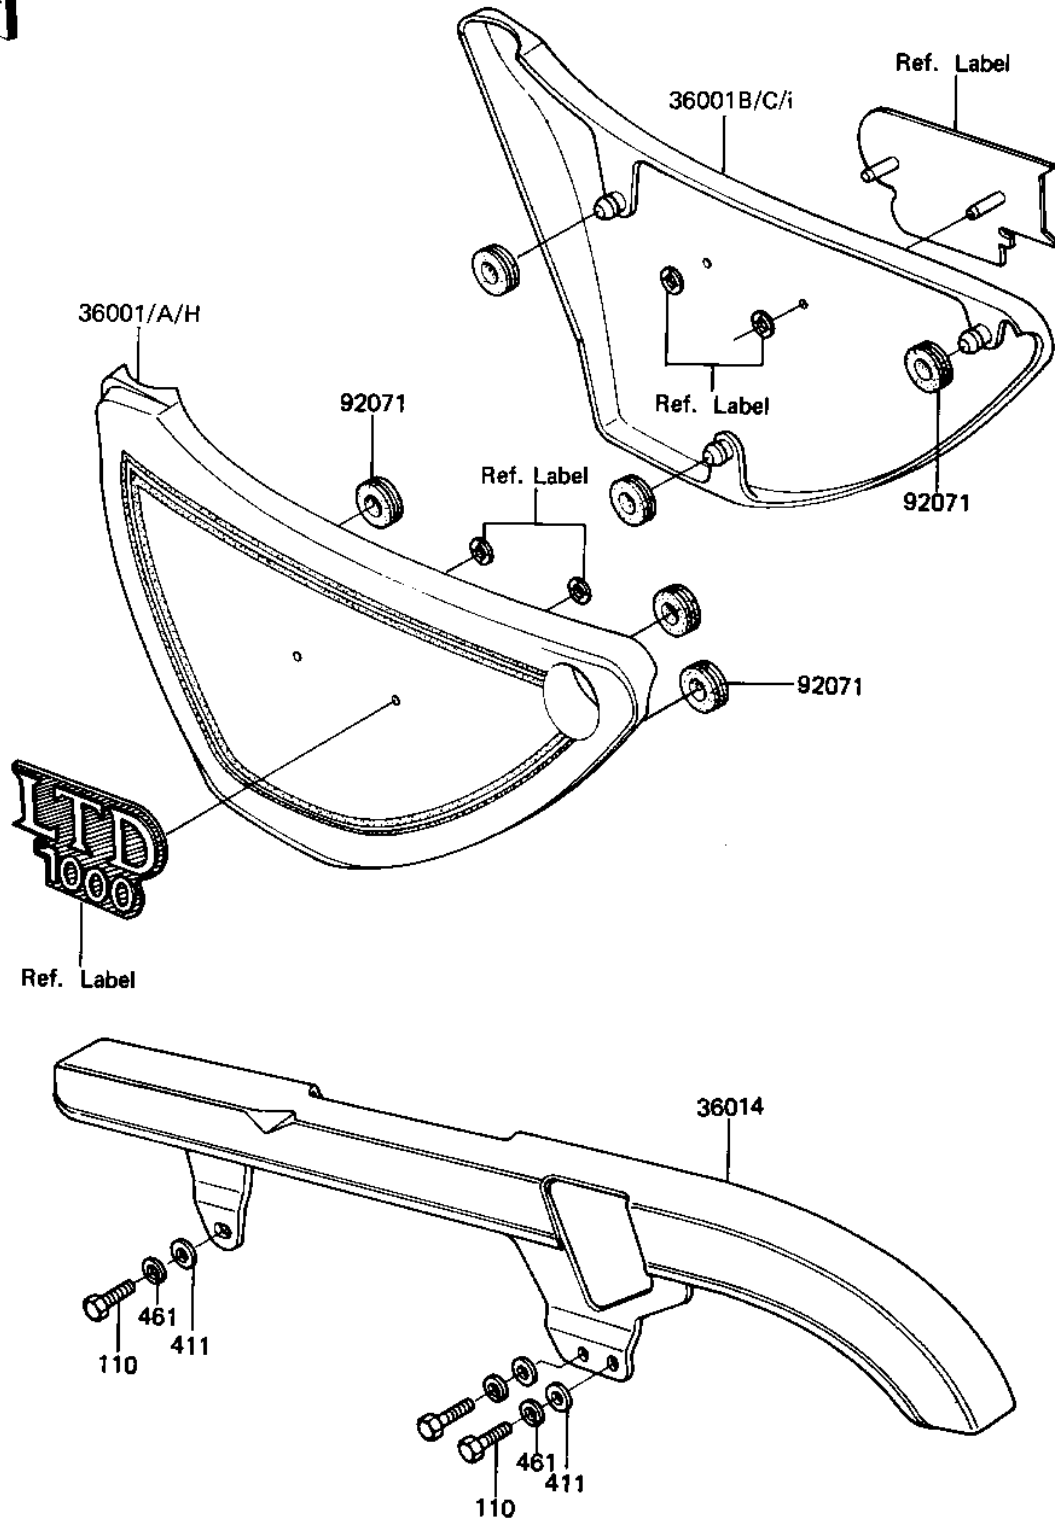

1981 LTD PARTS DIAGRAM

SIDE COVERS/CHAIN COVER

F2610-0064

1981 LTD PARTS LIST

SIDE COVERS/CHAIN COVER

ITEM NAME	PART NUMBER	QUANTITY
COVER-SIDE,LH,L.M.RE (Ref # 36001)	36001-1110-E2	1
COVER-SIDE,LH,EBONY (Ref # 36001A)	36001-1110-8G	1
COVER-SIDE,RH,L.M.RE (Ref # 36001B)	36001-1111-E2	1
COVER-SIDE,RH,EBONY (Ref # 36001C)	36001-1111-8G	1
CASE-CHAIN (Ref # 36014)	36014-1034	1
GROMMET (Ref # 92071)	92071-056	6
BOLT-UPSET,6X16 (Ref # 110)	112G0616	3
WASHER PLAIN 6MM (Ref # 411)	411B0600	3
WASHER SPRING 6MM (Ref # 461)	461F0600	3