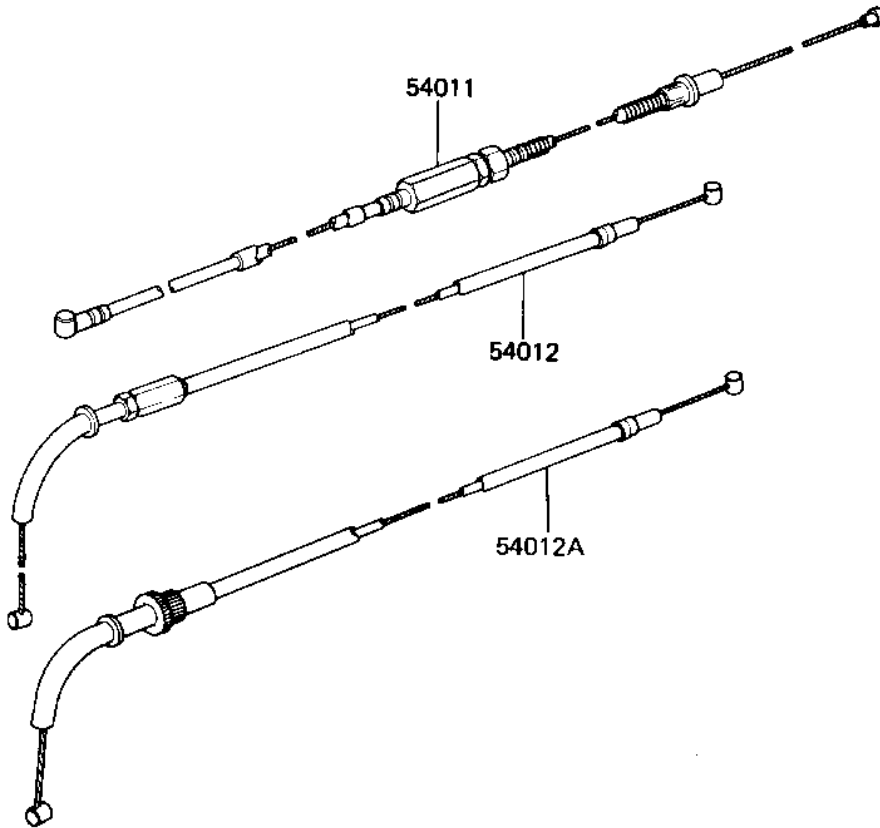

1981 LTD PARTS DIAGRAM

CABLES

F2540-0060

92037A

92037B

411

461

110

92037

1981 LTD PARTS LIST

CABLES

ITEM NAME	PART NUMBER	QUANTITY
CABLE-CLUTCH (Ref # 54011)	54011-1059	1
CABLE-THROTTLE (Ref # 54012)	54012-1110	1
CABLE-THROTTLE (Ref # 54012)	54012-1110	1
CABLE-THROTTLE (Ref # 54012A)	54012-1110	1
CLAMP,CABLE (Ref # 92037)	92037-093	1
CLAMP (Ref # 92037A)	92037-1251	1
CLAMP,CLUTCH CABLE (Ref # 92037B)	92037-1253	1
BOLT-UPSET 6X14 (Ref # 110)	112B0614	1
WASHER PLAIN 6MM (Ref # 411)	411B0600	1
WASHER SPRING 6MM (Ref # 461)	461F0600	1