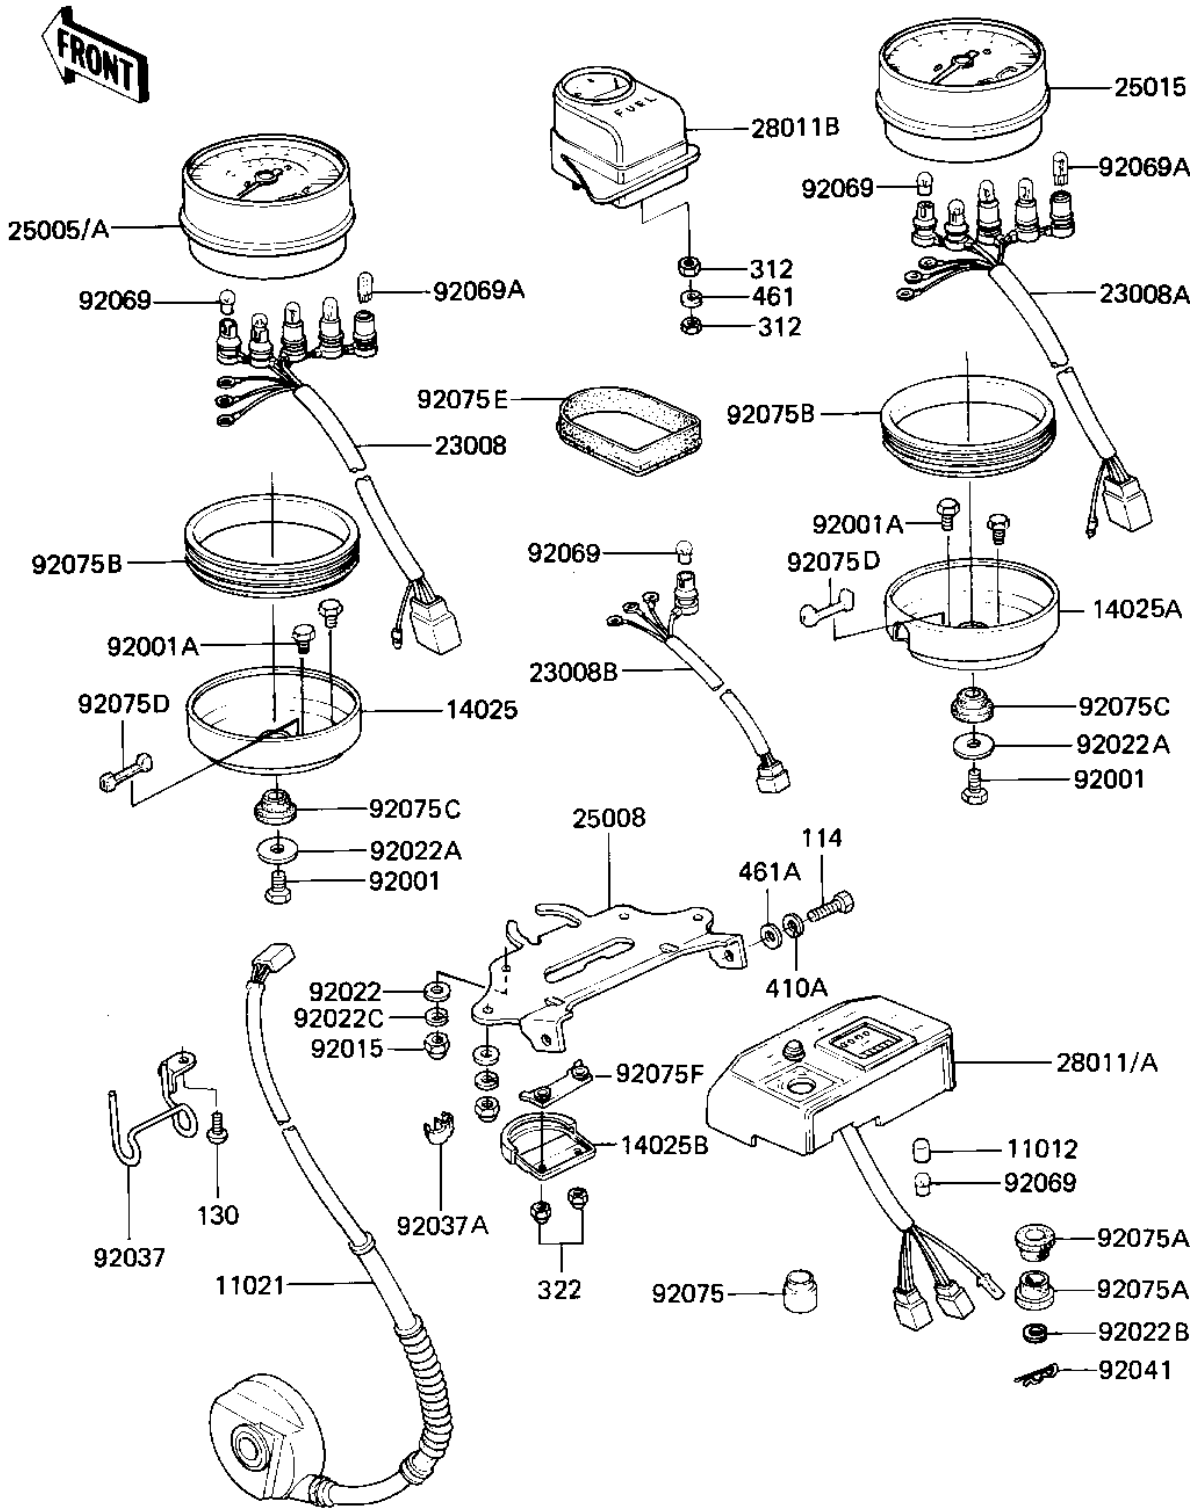

1982 LTD PARTS DIAGRAM

METERS

1982 LTD PARTS LIST

METERS

ITEM NAME	PART NUMBER	QUANTITY
CAP,BULB,GREEN (Ref # 11012)	11012-1172	1
CASE-ASSY (Ref # 11021)	11021-1011	1
COVER,SPEEDOMETER (Ref # 14025)	14025-1348	1
COVER,TACHOMETER (Ref # 14025A)	14025-1349	1
COVER,FUEL METER (Ref # 14025B)	14025-1350	1
SOCKET-ASSY,SPEEDOME (Ref # 23008)	23008-1090	1
SOCKET-ASSY,TACHOMET (Ref # 23008A)	23008-1091	1
SOCKET-ASSY,FUEL MET (Ref # 23008B)	23008-1092	1
SPEEDOMETER,MPH (Ref # 25005)	25005-1106	1
SPEEDOMETER,KPH (Canada) (Ref # 25005A)	25005-1107	1
BRACKET-METER (Ref # 25008)	25008-1035	1
TACHOMETER (Ref # 25015)	25015-1082	1
METER,TOTAL & TRIP (Ref # 28011)	28011-1014	1
METER,TOTAL & TRIP (Canada) (Ref # 28011A)	28011-1015	1
METER,FUEL (Ref # 28011B)	28011-1025	1
BOLT,6X8 (Ref # 92001)	92001-1443	2
BOLT,HEX HEAD,6X14 (Ref # 92001A)	92003-204	4
NUT-CAP,6MM,BLACK (Ref # 92015)	322C0600	4
WASHER PLAIN (Ref # 92022)	411F0600	4
WASHER 6.5X26X1 (Ref # 92022A)	92022-1249	2
WASHER,PLAIN,6MM (Ref # 92022B)	92022-263	2
WASHER-SPRING,6MM,BL (Ref # 92022C)	461K0600	4
CLAMP (Ref # 92037)	92037-1230	1
CLAMP,CASE ASSY,WIRE (Ref # 92037A)	92037-1249	3
PIN,COTER (Ref # 92041)	92041-006	2
BULB 12V 1.5W (Ref # 92069)	92069-017	6
BULB,12V3.4W (Ref # 92069A)	92069-1007	6
DAMPER (Ref # 92075)	92075-1286	1
DAMPER,TRIP METER (Ref # 92075A)	92075-1300	4

1982 LTD PARTS LIST

METERS

ITEM NAME	PART NUMBER	QUANTITY
DAMPER,METER (Ref # 92075B)	92075-1315	2
DAMPER (Ref # 92075C)	92075-1316	2
DAMPER (Ref # 92075D)	92075-1317	2
DAMPER,FUEL METER (Ref # 92075E)	92075-1318	1
DAMPER (Ref # 92075F)	92075-1319	1
BOLT-SMALL-UPSET,8X1 (Ref # 114)	115G0818	2
BOLT,FLANGED,6X8 (Ref # 130)	130B0608	1
NUT-HEX (Ref # 312)	312B0300A	3
NUT-CAP,4MM (Ref # 322)	322N0400A	2
WASHER PLAIN 8MM (Ref # 410)	410B0800	2
WASHER SPRING 3MM (Ref # 461)	461F0300	6
WASHER SPRING 8MM (Ref # 461A)	461F0800	2