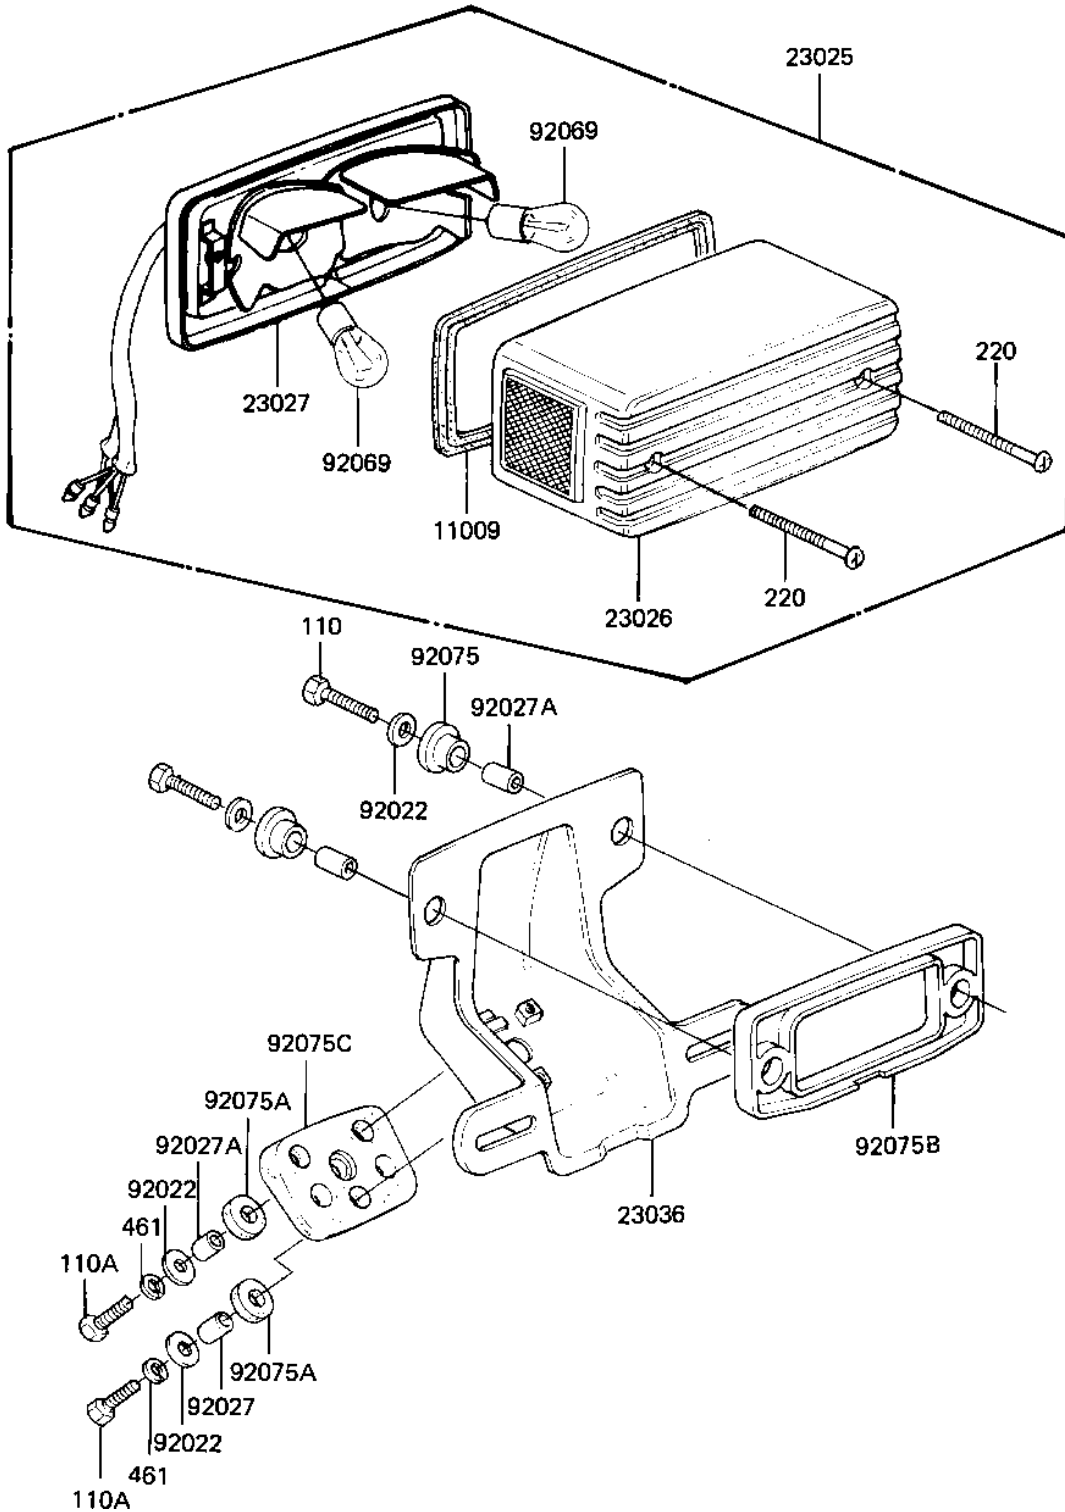

1981 LTD PARTS DIAGRAM

TAILLIGHT

F2720-0011

1981 LTD PARTS LIST

TAILLIGHT

ITEM NAME	PART NUMBER	QUANTITY
GASKET, TAIL LAMP (Ref # 11009)	11009-1221	1
LAMP-TAIL (Ref # 23025)	23025-1025	1
LENS, TAIL LAMP (Ref # 23026)	23026-1021	1
BODY-COMP-TAIL LAMP (Ref # 23027)	23027-1013	1
BRACKET-TAIL LAMP (Ref # 23036)	23036-1033	1
WASHER 6.5X20X1.6T (Ref # 92022)	92022-125	5
COLLAR 6.8X10X14.5 (Ref # 92027)	92027-156	1
COLLAR (Ref # 92027A)	92027-169	4
BULB, 12V 32/3CP (Ref # 92069)	92069-059	2
DAMPER RUBBER (Ref # 92075)	92075-1092	2
DAMPER RUBBER, RR FEN (Ref # 92075A)	92075-121	3
DAMPER (Ref # 92075B)	92075-1282	1
DAMPER (Ref # 92075C)	92075-1283	1
BOLT 6X22 (Ref # 110)	112B0622	2
BOLT-UPSET (Ref # 110A)	112G0625	3
SCREW-PAN-CROS (Ref # 220)	220B0465	2
WASHER SPRING 6MM (Ref # 461)	461F0600	3