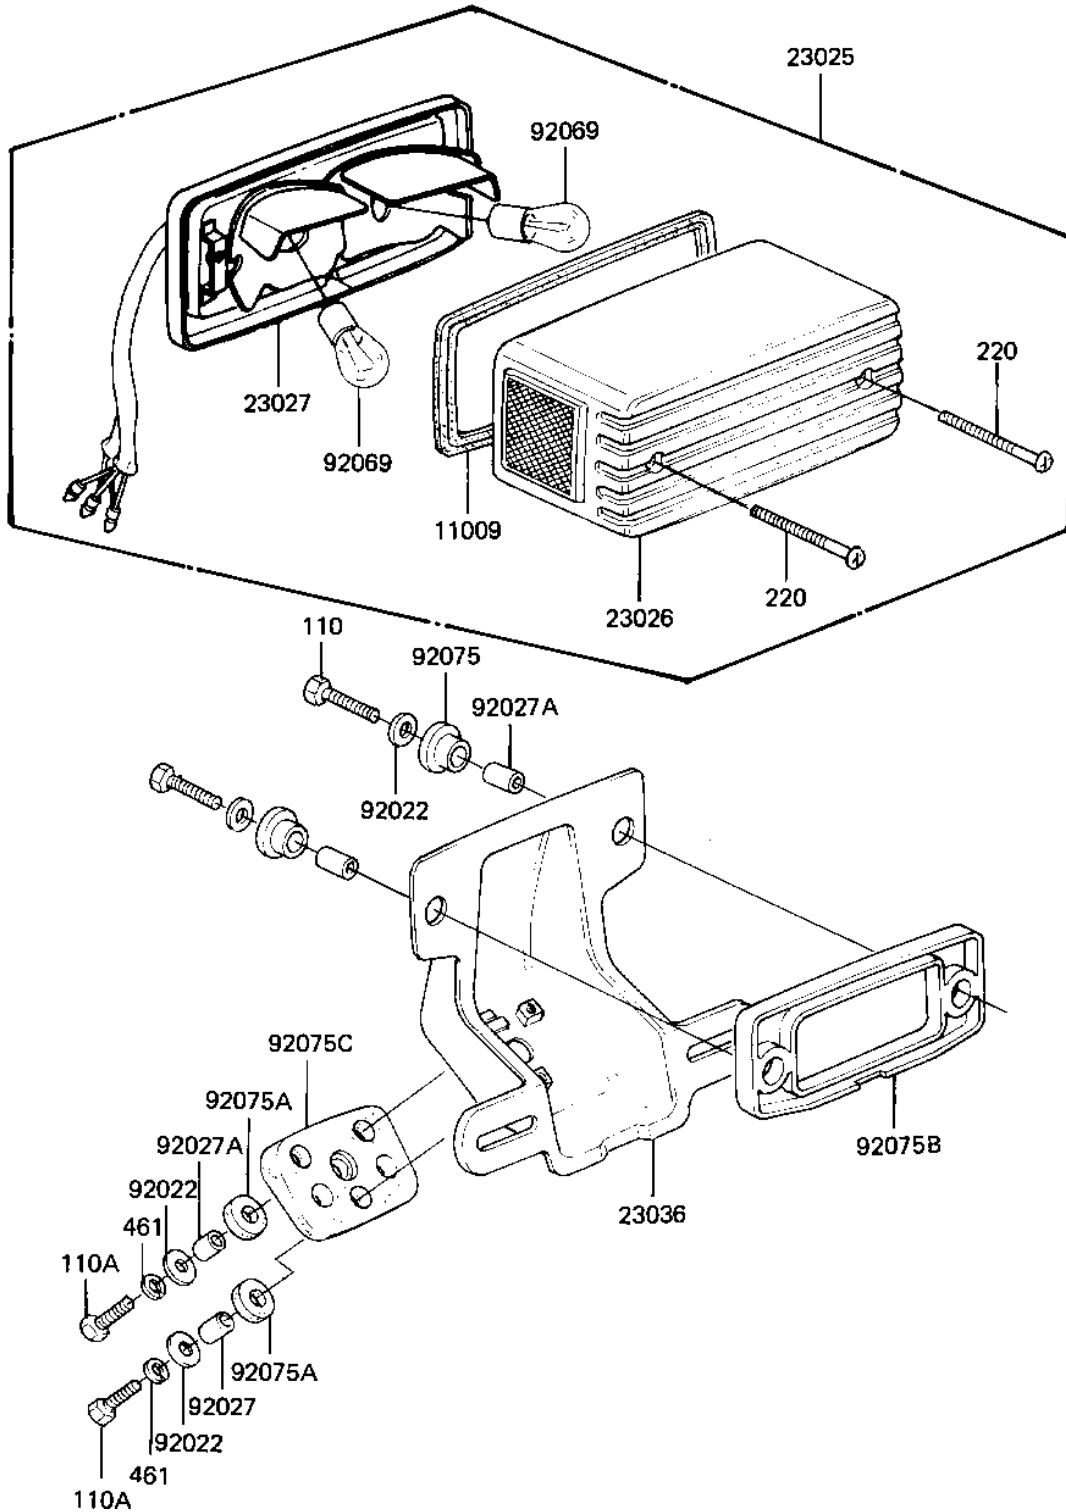

# 1982 LTD PARTS DIAGRAM

TAILLIGHT

F2720-0011

# 1982 LTD PARTS LIST

## TAILLIGHT

ITEM NAME	PART NUMBER	QUANTITY
GASKET, TAIL LAMP (Ref # 11009)	11009-1221	1
LAMP-TAIL (Ref # 23025)	23025-1025	1
LENS, TAIL LAMP (Ref # 23026)	23026-1021	1
BODY-COMP-TAIL LAMP (Ref # 23027)	23027-1013	1
BRACKET-TAIL LAMP (Ref # 23036)	23036-1033	1
WASHER 6.5X20X1.6T (Ref # 92022)	92022-125	5
COLLAR 6.8X10X14.5 (Ref # 92027)	92027-156	1
COLLAR (Ref # 92027A)	92027-169	4
BULB, 12V 32/3CP (Ref # 92069)	92069-059	2
DAMPER RUBBER (Ref # 92075)	92075-1092	2
DAMPER RUBBER, RR FEN (Ref # 92075A)	92075-121	3
DAMPER (Ref # 92075B)	92075-1282	1
DAMPER (Ref # 92075C)	92075-1283	1
BOLT 6X22 (Ref # 110)	112B0622	2
BOLT-UPSET (Ref # 110A)	112G0625	3
SCREW-PAN-CROS (Ref # 220)	220B0465	2
WASHER SPRING 6MM (Ref # 461)	461F0600	3