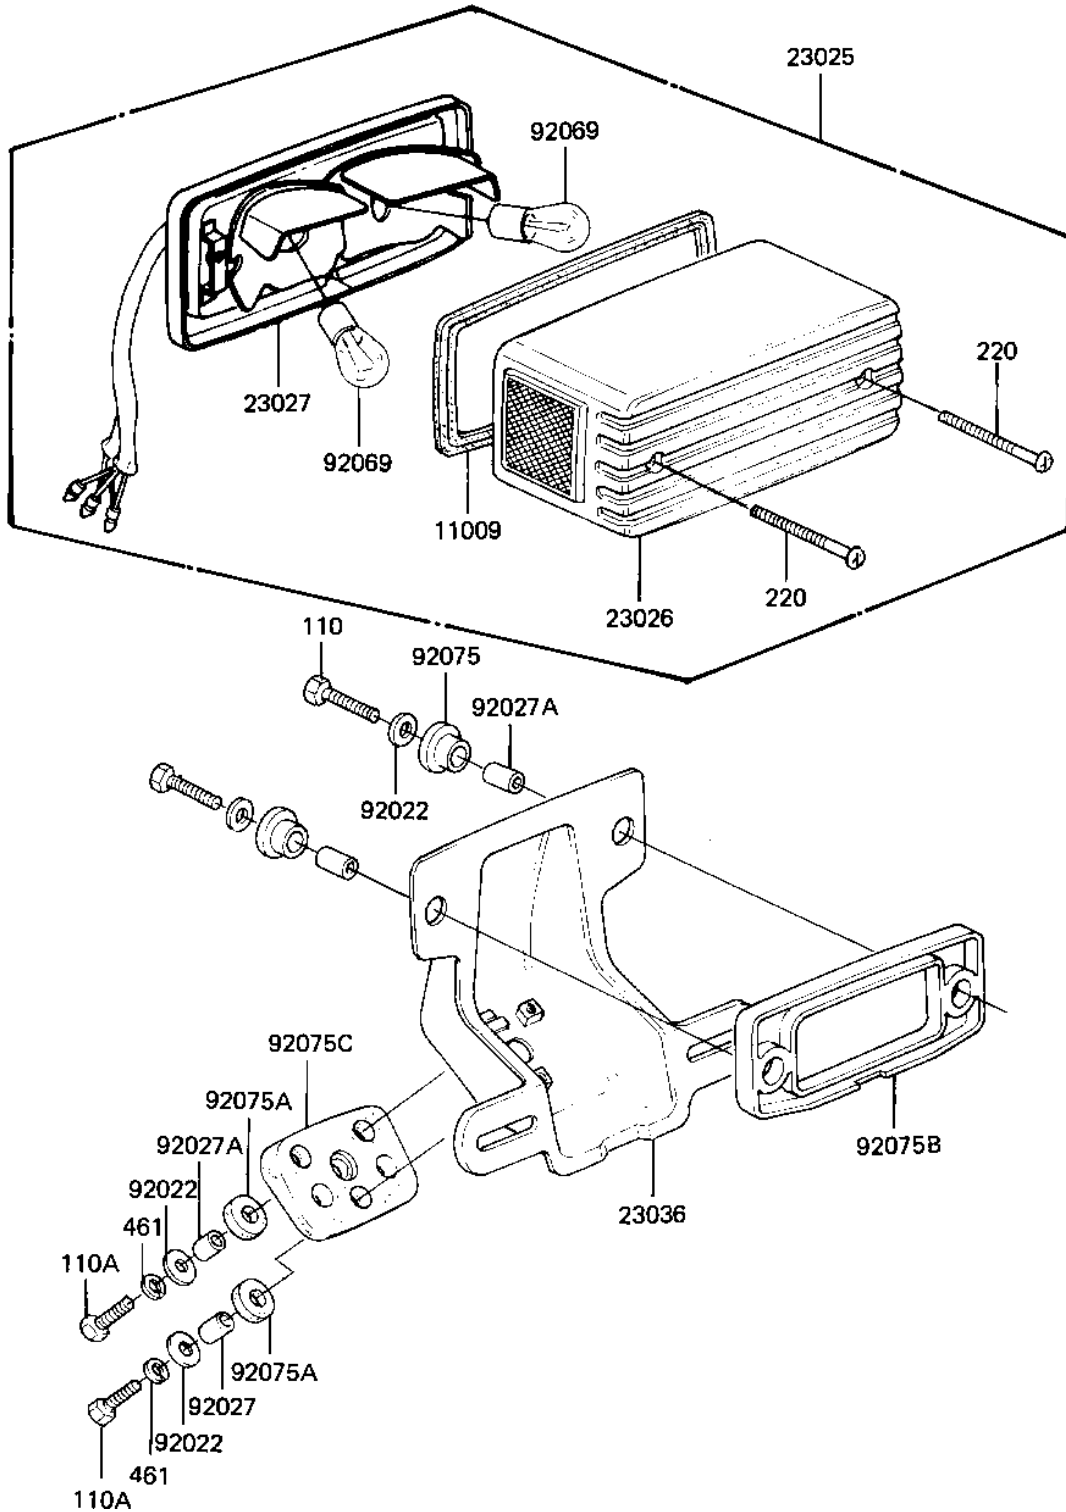

1982 LTD PARTS DIAGRAM

TAILLIGHT

F2720-0011

1982 LTD PARTS LIST

TAILLIGHT

ITEM NAME	PART NUMBER	QUANTITY
GASKET, TAIL LAMP (Ref # 11009)	11009-1221	1
LAMP-TAIL (Ref # 23025)	23025-1025	1
LENS, TAIL LAMP (Ref # 23026)	23026-1021	1
BODY-COMP-TAIL LAMP (Ref # 23027)	23027-1013	1
BRACKET-TAIL LAMP (Ref # 23036)	23036-1033	1
WASHER 6.5X20X1.6T (Ref # 92022)	92022-125	5
COLLAR 6.8X10X14.5 (Ref # 92027)	92027-156	1
COLLAR (Ref # 92027A)	92027-169	4
BULB, 12V 32/3CP (Ref # 92069)	92069-059	2
DAMPER RUBBER (Ref # 92075)	92075-1092	2
DAMPER RUBBER, RR FEN (Ref # 92075A)	92075-121	3
DAMPER (Ref # 92075B)	92075-1282	1
DAMPER (Ref # 92075C)	92075-1283	1
BOLT 6X22 (Ref # 110)	112B0622	2
BOLT-UPSET (Ref # 110A)	112G0625	3
SCREW-PAN-CROS (Ref # 220)	220B0465	2
WASHER SPRING 6MM (Ref # 461)	461F0600	3