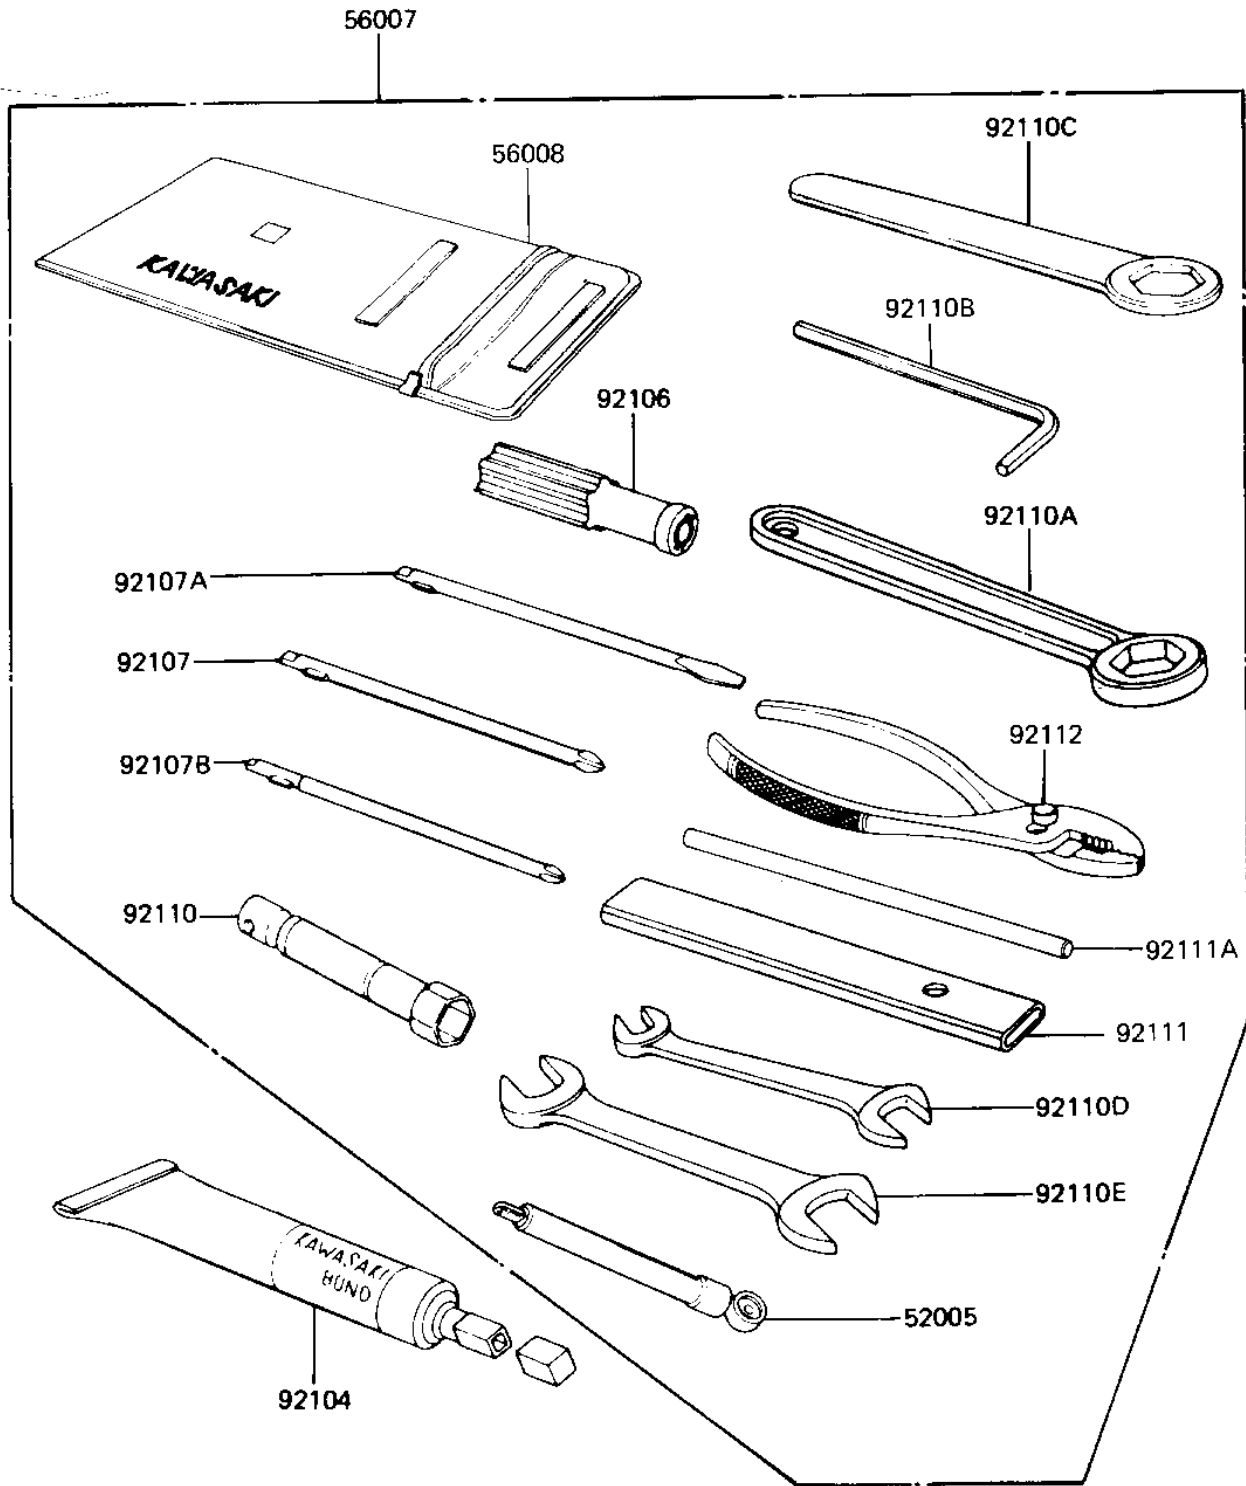

# 1982 LTD PARTS DIAGRAM

# 1982 LTD PARTS LIST

## OWNER TOOLS

ITEM NAME	PART NUMBER	QUANTITY
GAUGE,AIR,3.5KG/CM2 (Ref # 52005)	52005-1031	1
TOOLKIT (Ref # 56007)	56007-1121	1
BAG,TOOL (Ref # 56008)	56008-006	1
LIQUID GASKET (Ref # 92104)	92104-002	1
GRIP,SCREW DRIVER (Ref # 92106)	92106-1001	1
TOOL-DRIVER (Ref # 92107)	92107-1052	1
92107-1052 (Canada) (Ref # 92107A)	92107-007	1
92107-1002 (Canada) (Ref # 92107B)	92107-008	1
WRENCH,SPARK PLUG (Ref # 92110)	92108-008	1
TOOL-WRENCH,BOX END, (Ref # 92110A)	92110-1147	1
WRENCH,ALLEN (Ref # 92110B)	92110-1015	1
WRENCH,BOX 22MM (Ref # 92110C)	92110-1024	1
TOOL-WRENCH,OPEN END (Ref # 92110D)	92110-1038	1
TOOL-WRENCH,OPEN END (Ref # 92110E)	92110-1153	1
TOOL-WRENCH,OPEN END, (Ref # 92111)	92111-004	1
BAR,SPARK PLUG WRENC (Ref # 92111A)	92111-005	1
PLIERS,160MM (Ref # 92112)	92112-003	1