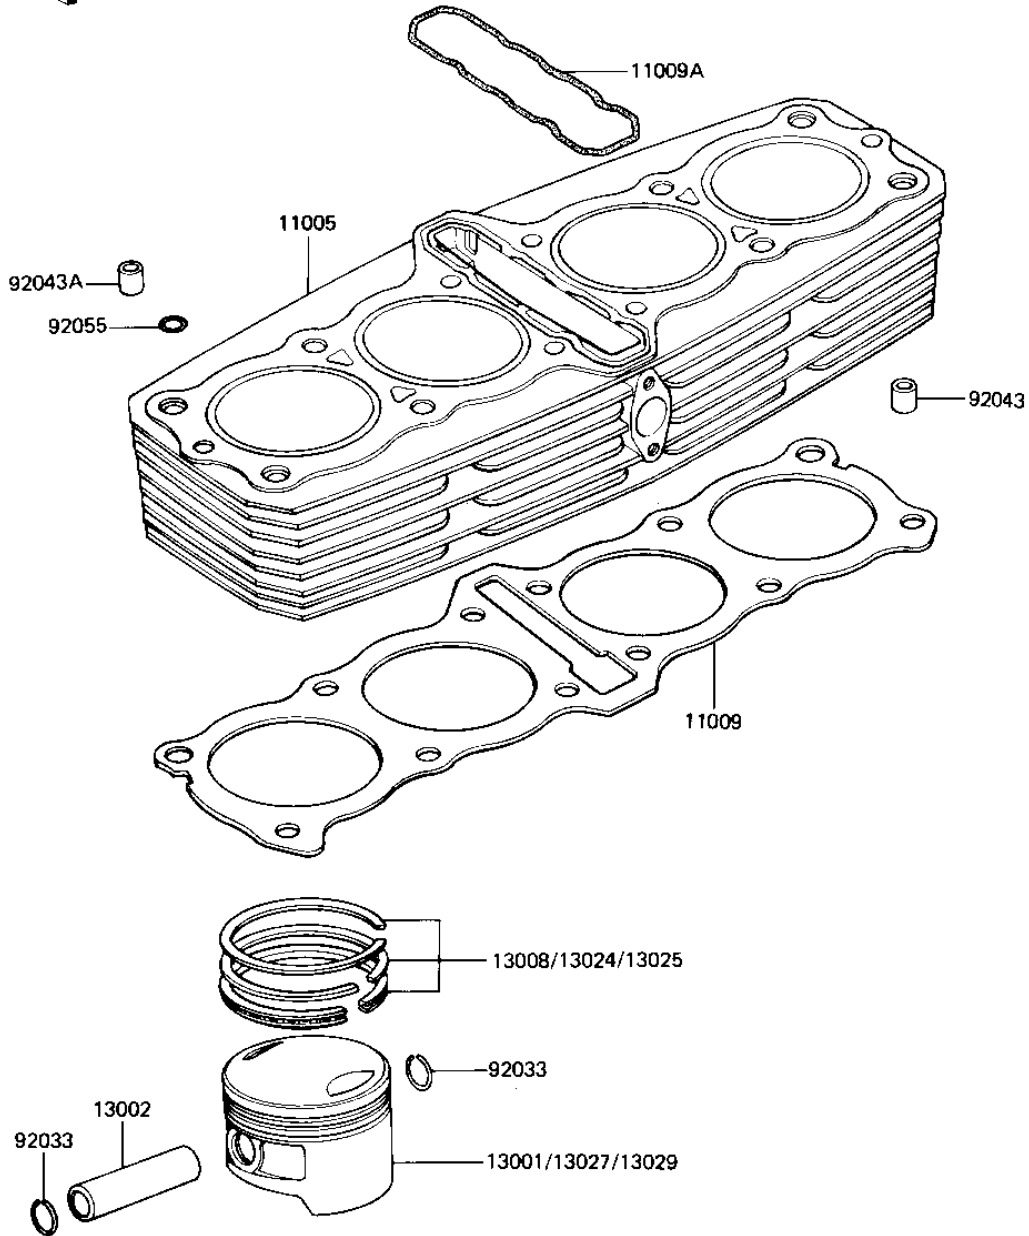

1981 KZ1000-J1 PARTS DIAGRAM

CYLINDER/PISTONS

E1120-0006

1981 KZ1000-J1 PARTS LIST

CYLINDER/PISTONS

ITEM NAME	PART NUMBER	QUANTITY
CYLINDER-ENGINE,BLACK (Ref # 11005)	11005-1323	1
GASKET,CYLINDER BASE (Ref # 11009)	11060-1067	1
GASKET,CYLINDER (Ref # 11009A)	11009-1208	1
PISTON-ENGINE,STD (Ref # 13001)	13001-1119	4
PIN-PISTON (Ref # 13002)	13002-1013	4
RING-SET-PISTON (Ref # 13008)	13008-5035	4
RING SET,1.10 O/S (Ref # 13024)	13024-5018	4
RING SET,050 O/S (Ref # 13025)	13025-5018	4
PISTON-ENGINE LL,O/S (Ref # 13027)	13027-1056	4
PISTON-ENGINE L,O/S (Ref # 13029)	13029-1058	4
RING-SNAP (Ref # 92033)	92033-1054	8
PIN,11X14X12.3 (Ref # 92043)	92043-1266	2
PIN,DOWEL,10X8.2X14 (Ref # 92043A)	92043-1037	2
RING-0,0D=18.5MM (Ref # 92055)	92055-1148	4