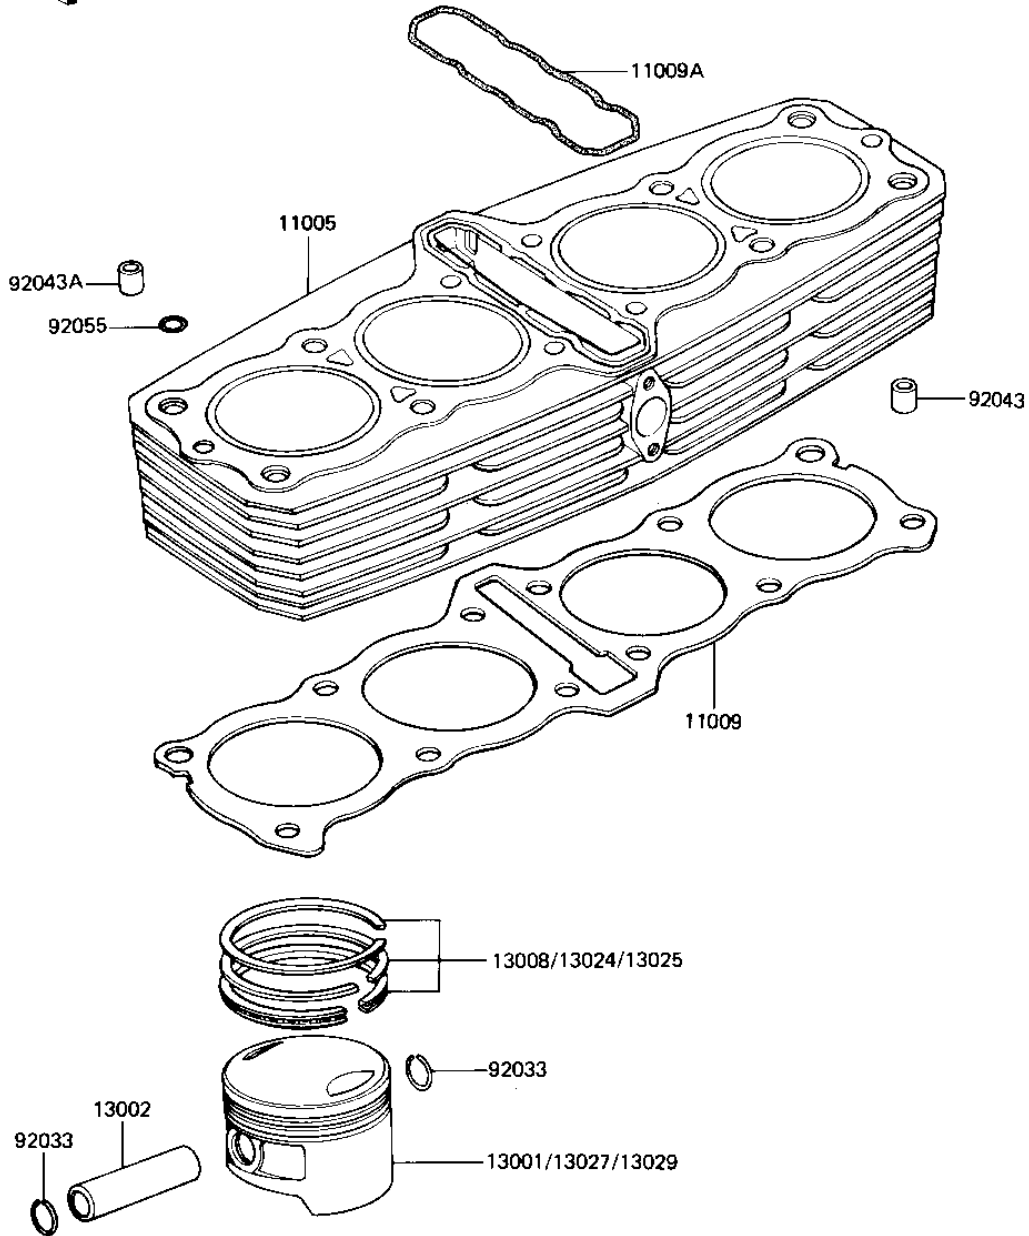

1982 KZ1000-J2 PARTS DIAGRAM

CYLINDER/PISTONS

E1120-0006

1982 KZ1000-J2 PARTS LIST

CYLINDER/PISTONS

ITEM NAME	PART NUMBER	QUANTITY
CYLINDER-ENGINE,BLACK (Ref # 11005)	11005-1323	1
GASKET,CYLINDER BASE (Ref # 11009)	11060-1067	1
GASKET,CYLINDER (Ref # 11009A)	11009-1208	1
PISTON-ENGINE,STD (Ref # 13001)	13001-1119	4
PIN-PISTON (Ref # 13002)	13002-1013	4
RING-SET-PISTON (Ref # 13008)	13008-5035	4
RING SET,1.10 O/S (Ref # 13024)	13024-5018	4
RING SET,050 O/S (Ref # 13025)	13025-5018	4
PISTON-ENGINE LL,O/S (Ref # 13027)	13027-1056	4
PISTON-ENGINE L,O/S (Ref # 13029)	13029-1058	4
RING-SNAP (Ref # 92033)	92033-1054	8
PIN,11X14X12.3 (Ref # 92043)	92043-1266	2
PIN,DOWEL,10X8.2X14 (Ref # 92043A)	92043-1037	2
RING-0,0D=18.5MM (Ref # 92055)	92055-1148	4