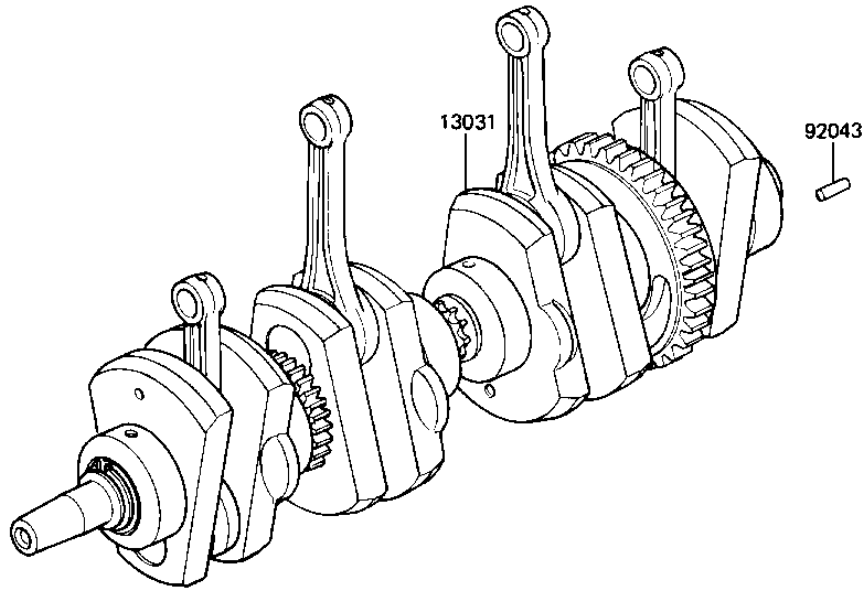

1982 KZ1000-J2 PARTS DIAGRAM

CRANKSHAFT

E1320-0008

1982 KZ1000-J2 PARTS LIST

CRANKSHAFT

ITEM NAME	PART NUMBER	QUANTITY
CRANKSHAFT-COMP (Ref # 13031)	13031-1046	1
PIN-SPRING,4X8 (Ref # 92043)	555A0408	1