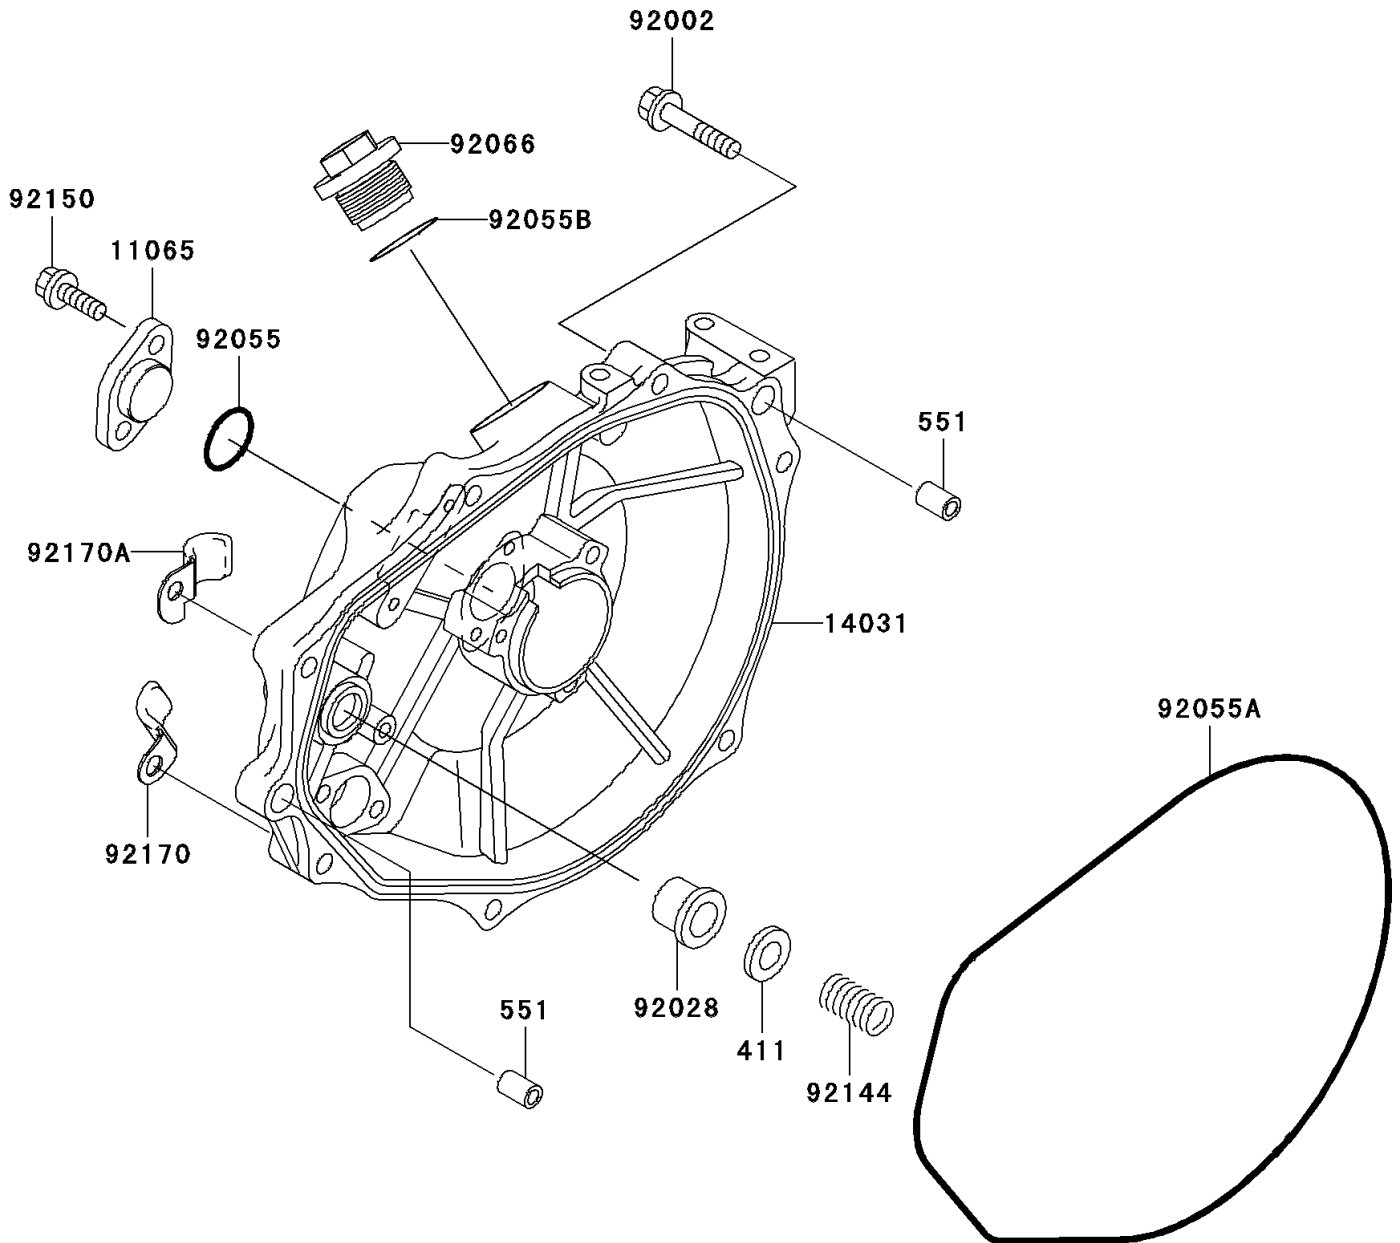

2009 Jet Ski® 800 SX-R PARTS DIAGRAM

Engine Cover(s)

E1431

2009 Jet Ski® 800 SX-R PARTS LIST

Engine Cover(s)

ITEM NAME	PART NUMBER	QUANTITY
WASHER-PLAIN,5MM (Ref # 411)	411S0500	1
PIN-DOWEL (Ref # 551)	551R0812	2
CAP (Ref # 11065)	11065-3725	1
COVER-GENERATOR (Ref # 14031)	14031-3735	1
BOLT,6X30 (Ref # 92002)	92002-3726	7
BUSHING (Ref # 92028)	92028-3718	1
RING-O,19.5X1.5 (Ref # 92055)	92055-055	1
RING-O,GENERATOR COVER (Ref # 92055A)	92055-3712	1
RING-O (Ref # 92055B)	92055-515	1
PLUG (Ref # 92066)	92066-3739	1
SPRING (Ref # 92144)	92144-3728	1
BOLT,6X18 (Ref # 92150)	92150-3729	2
CLAMP (Ref # 92170)	92170-3735	1
CLAMP (Ref # 92170A)	92170-3736	1