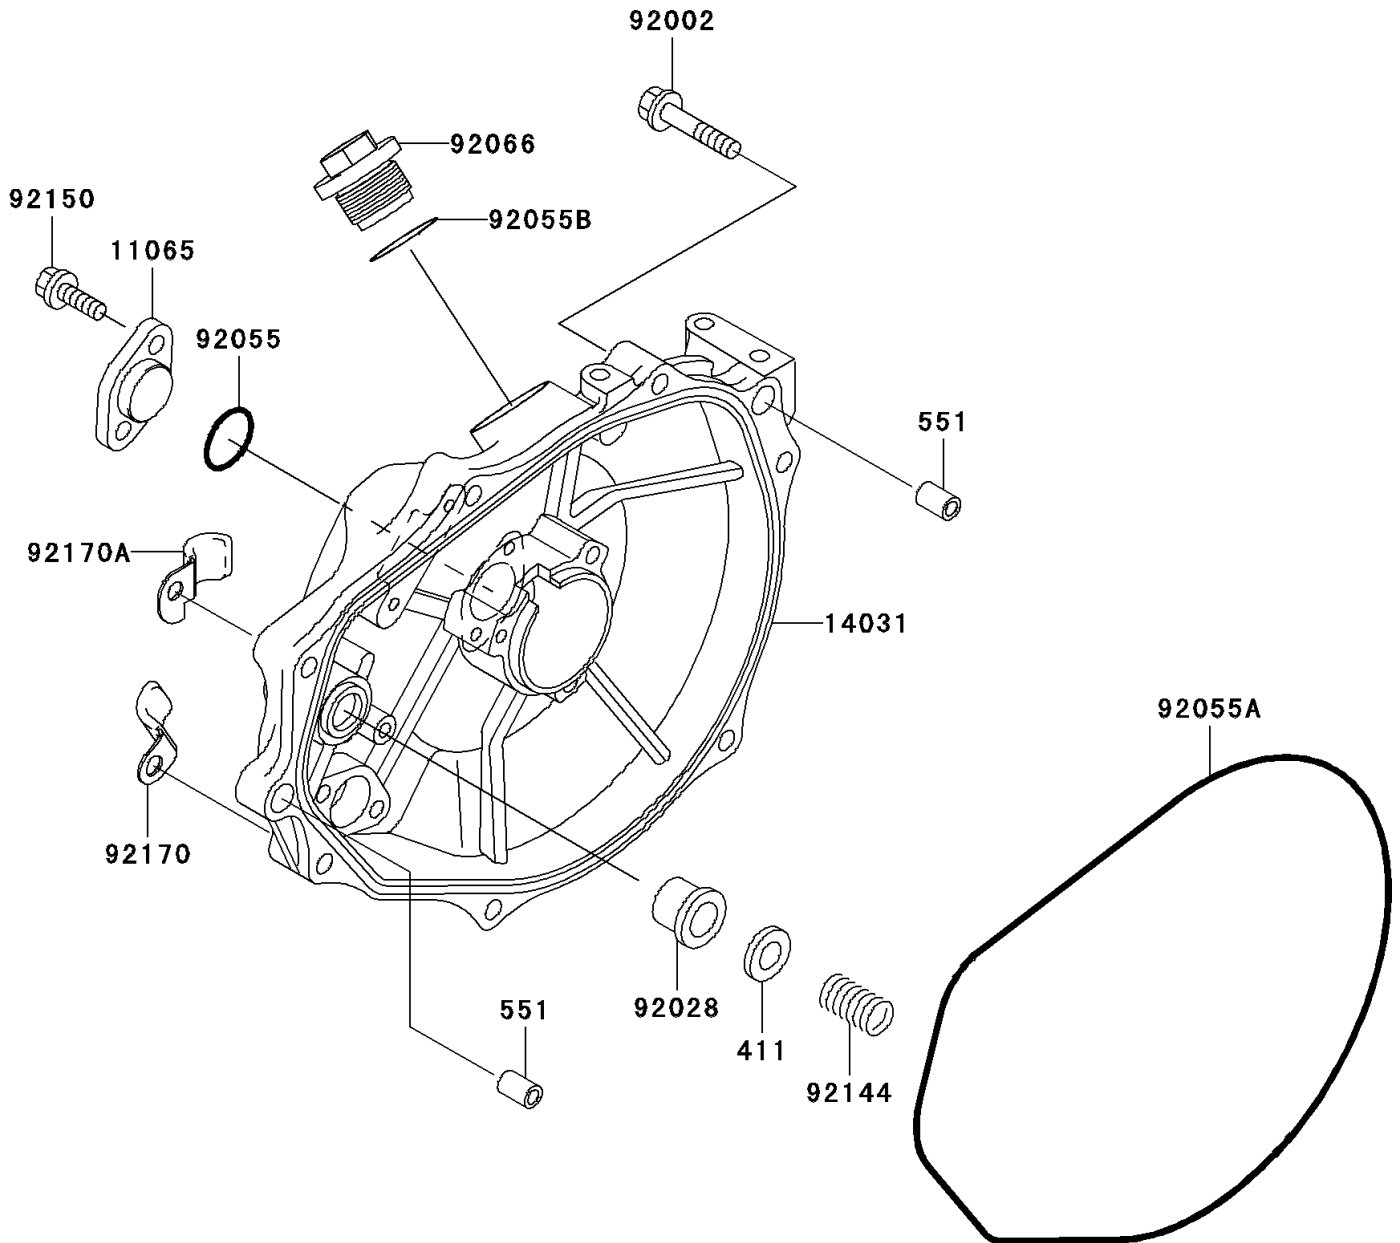

# 2010 Jet Ski® 800 SX-R PARTS DIAGRAM

Engine Cover(s)

E1431

## 2010 Jet Ski® 800 SX-R PARTS LIST

### Engine Cover(s)

ITEM NAME	PART NUMBER	QUANTITY
WASHER-PLAIN,5MM (Ref # 411)	411S0500	1
PIN-DOWEL (Ref # 551)	551R0812	2
CAP (Ref # 11065)	11065-3725	1
COVER-GENERATOR (Ref # 14031)	14031-3735	1
BOLT,6X30 (Ref # 92002)	92002-3726	7
BUSHING (Ref # 92028)	92028-3718	1
RING-O,19.5X1.5 (Ref # 92055)	92055-055	1
RING-O,GENERATOR COVER (Ref # 92055A)	92055-3712	1
RING-O (Ref # 92055B)	92055-515	1
PLUG (Ref # 92066)	92066-3739	1
SPRING (Ref # 92144)	92144-3728	1
BOLT,6X18 (Ref # 92150)	92150-3729	2
CLAMP (Ref # 92170)	92170-3735	1
CLAMP (Ref # 92170A)	92170-3736	1