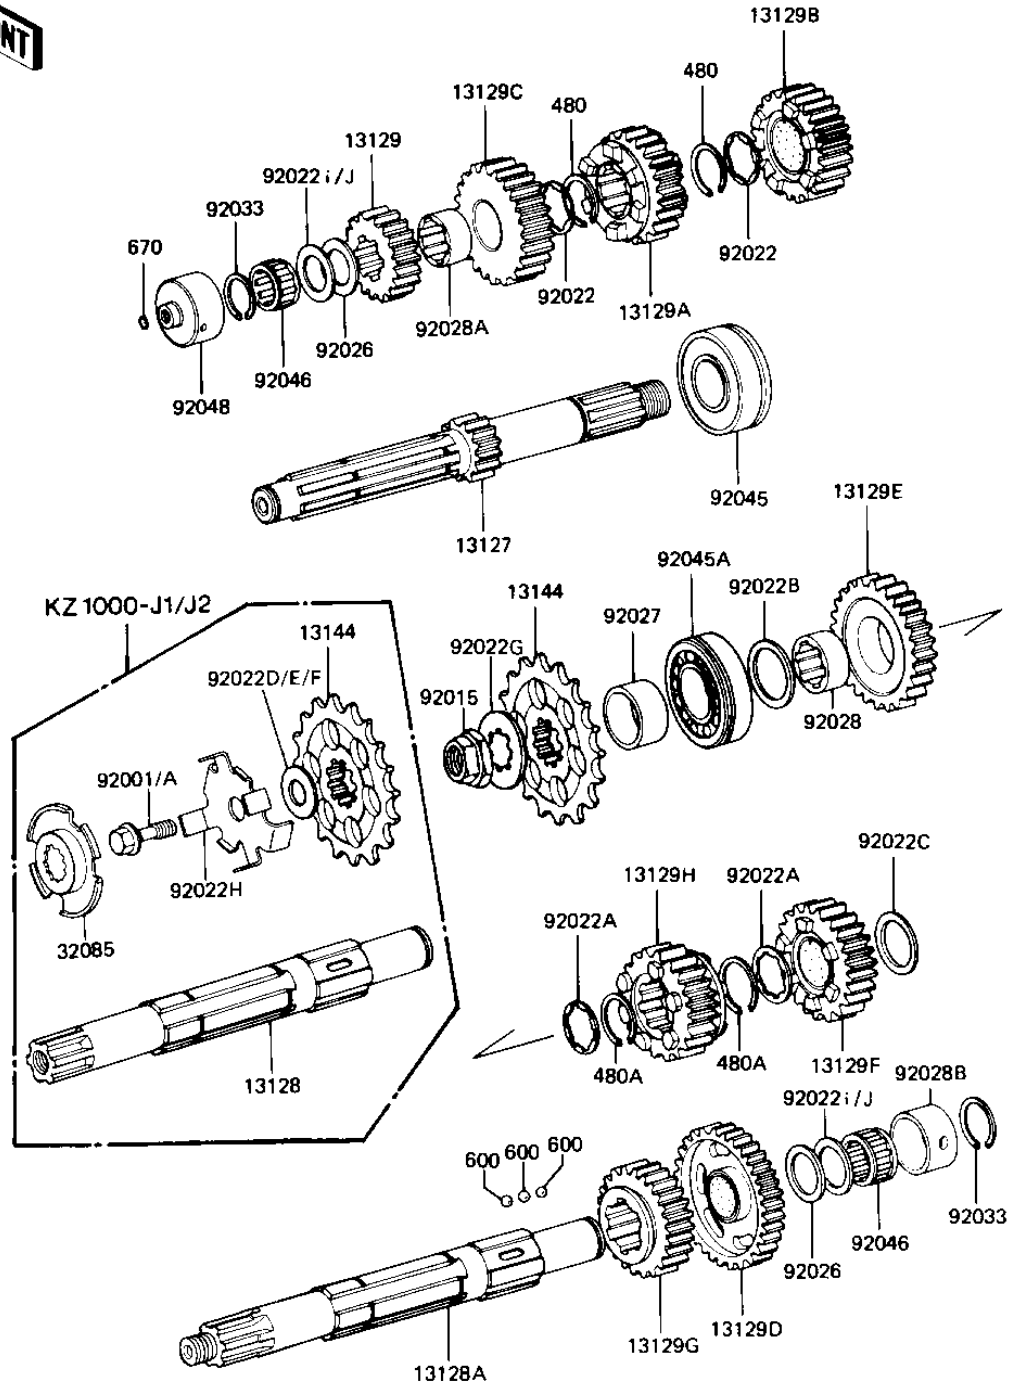

# 1981 KZ1000-J1 PARTS DIAGRAM

TRANSMISSION

# 1981 KZ1000-J1 PARTS LIST

## TRANSMISSION

ITEM NAME	PART NUMBER	QUANTITY
SHAFT-TRANSMISSION IN (Ref # 1312)	13127-1034	1
SHAFT-TRANSMISSION OU (Ref # 13128)	13128-1030	1
INPUT 2ND,18T (Ref # 13129)	13129-1235	1
INPUT 3RD,21T (Ref # 13129A)	13129-1236	1
INPUT 4TH,23T (Ref # 13129B)	13129-1237	1
INPUT TOP,25T (Ref # 13129C)	13129-1238	1
OUTPUT LOW,37T (Ref # 13129D)	13129-1239	1
OUTPUT 2ND,33T (Ref # 13129E)	13129-1240	1
OUTPUT 3RD,30T (Ref # 13129F)	13129-1241	1
OUTPUT 4TH,27T (Ref # 13129G)	13129-1242	1
OUTPUT TOP,26T (Ref # 13129H)	13129-1243	1
SPROCKET-OUTPUT,15T (Ref # 13144)	13144-1042	1
STOPPER,ENGN SPROCKET (Ref # 32085)	32085-1101	1
BOLT,FLANGED,10X35 (Ref # 92001)	92001-5003	1
NUT,20MM (Ref # 92015)	92015-1210	1
BOLT,FLANGED,10X39 (Ref # 92001A)	92001-1479	1
WASHER,LOCK (O.D=35) (Ref # 92022)	92022-1077	2
WASHER,LOCK,30X42X1.4 (Ref # 92022A)	92022-1218	2
WASHER,28.3X42X2.9 (Ref # 92022B)	92022-1219	1
WASHER,32.3X42X3 (Ref # 92022C)	92022-1220	1
WASHER (Ref # 92022D)	92022-1247	1
WASHER,12.3X38X2.3 (Ref # 92022F)	92022-1274	1
WASHER,SPRCKT STOPPER (Ref # 92022H)	92022-1351	1
WASHER,PLAIN,22MM (Ref # 92022I)	92022-212	2
WASHER,PLAIN,22MM (Ref # 92022J)	92022-213	AR
UNAVAILABLE IN PRICE BOOK (Ref # 92026)	92026-1626	2
COLLAR (Ref # 92027)	92027-1339	1
BUSHING,2ND GEAR (Ref # 92028)	92028-1112	1
BUSHING,TOP GEAR (Ref # 92028A)	92028-1124	1

## TRANSMISSION

ITEM NAME	PART NUMBER	QUANTITY
BUSH,OUTPUT SHAFT (Ref # 92028B)	92028-123	1
CIRCLIP,25MM (Ref # 92033)	92033-025	2
BEARING,BALL,5305NSH2 (Ref # 92045)	92045-1028	1
BEARING-BALL,63/28NC3 (Ref # 92045A)	92045-1034	1
BEARING,PK223013.8 (Ref # 92046)	92046-031	2
RACE,DRIVE SHAFT BRNG (Ref # 92048)	92048-1012	1
CIRCLIP 28MM (Ref # 480)	480J2800	2
CIRCRIP-TYPE-C (Ref # 480A)	480J3200	2
BALL STEEL 3/16' (Ref # 600)	600A0600	3
UNAVAILABLE IN PRICE BOOK (Ref # 670)	67081508	1