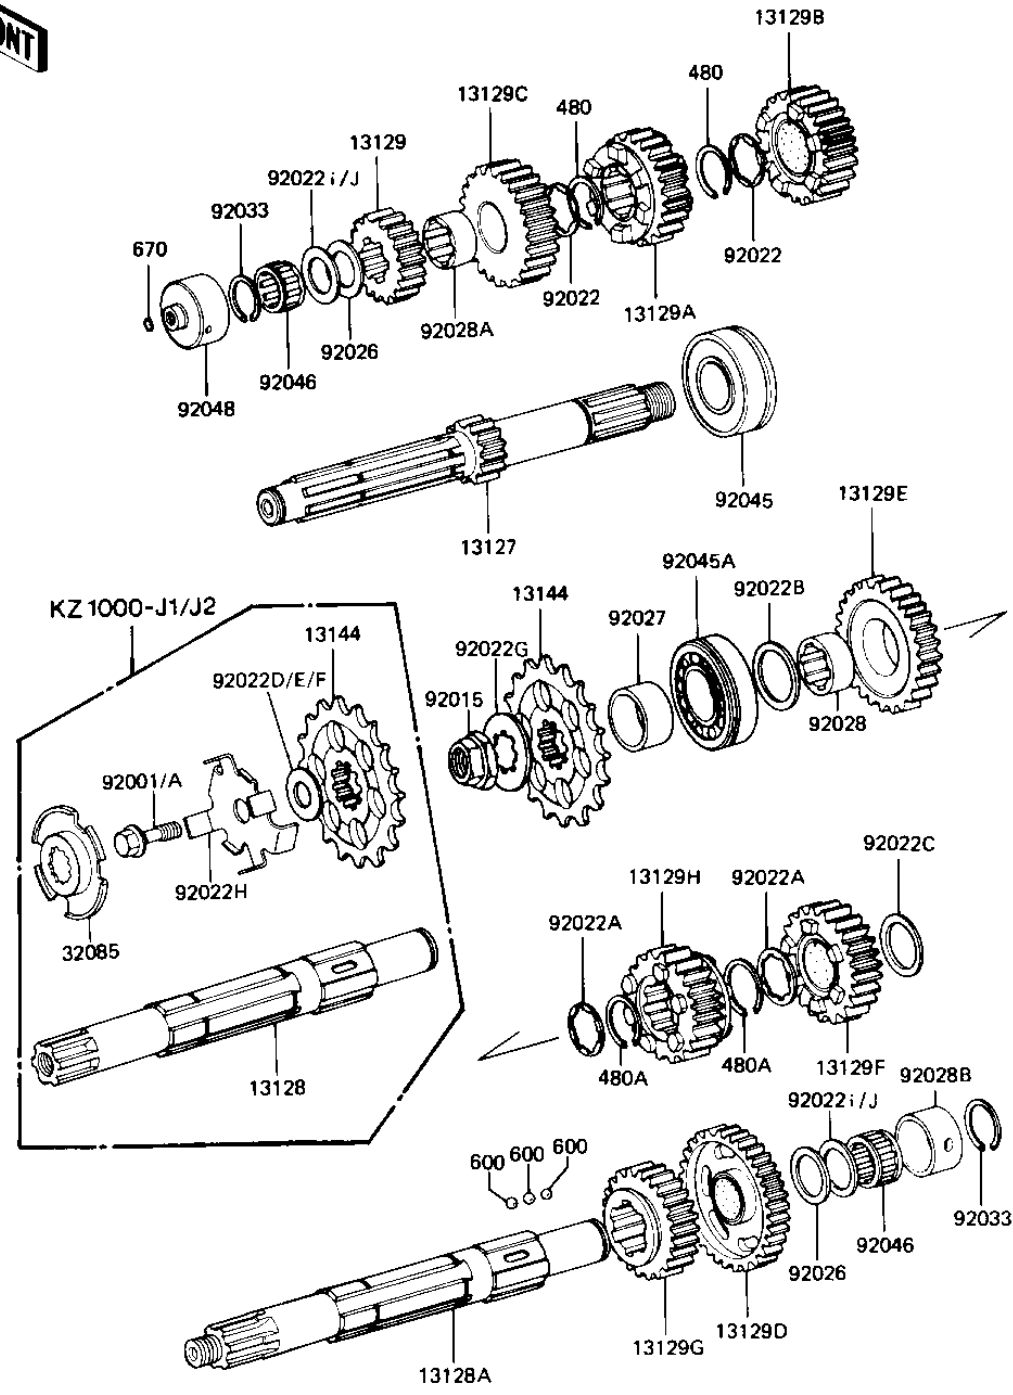

1982 KZ1000-J2 PARTS DIAGRAM

TRANSMISSION

1982 KZ1000-J2 PARTS LIST

TRANSMISSION

ITEM NAME	PART NUMBER	QUANTITY
SHAFT-TRANSMISSION IN (Ref # 1312)	13127-1034	1
SHAFT-TRANSMISSION OU (Ref # 13128)	13128-1030	1
INPUT 2ND,18T (Ref # 13129)	13129-1235	1
INPUT 3RD,21T (Ref # 13129A)	13129-1236	1
INPUT 4TH,23T (Ref # 13129B)	13129-1237	1
INPUT TOP,25T (Ref # 13129C)	13129-1238	1
OUTPUT LOW,37T (Ref # 13129D)	13129-1239	1
OUTPUT 2ND,33T (Ref # 13129E)	13129-1240	1
OUTPUT 3RD,30T (Ref # 13129F)	13129-1241	1
OUTPUT 4TH,27T (Ref # 13129G)	13129-1242	1
OUTPUT TOP,26T (Ref # 13129H)	13129-1243	1
SPROCKET-OUTPUT,15T (Ref # 13144)	13144-1042	1
STOPPER,ENGN SPROCKET (Ref # 32085)	32085-1101	1
BOLT,FLANGED,10X39 (Ref # 92001A)	92001-1479	1
WASHER,LOCK (O.D=35) (Ref # 92022)	92022-1077	2
WASHER,LOCK,30X42X1.4 (Ref # 92022A)	92022-1218	2
WASHER,28.3X42X2.9 (Ref # 92022B)	92022-1219	1
WASHER,32.3X42X3 (Ref # 92022C)	92022-1220	1
WASHER,12.3X38X2.3 (Ref # 92022E)	92022-1274	1
WASHER,SPRCKT STOPPER (Ref # 92022H)	92022-1351	1
WASHER,PLAIN,22MM (Ref # 92022I)	92022-212	2
WASHER,PLAIN,22MM (Ref # 92022J)	92022-213	AR
UNAVAILABLE IN PRICE BOOK (Ref # 92026)	92026-1626	2
COLLAR (Ref # 92027)	92027-1339	1
BUSHING,2ND GEAR (Ref # 92028)	92028-1112	1
BUSHING,TOP GEAR (Ref # 92028A)	92028-1124	1
BUSH,OUTPUT SHAFT (Ref # 92028B)	92028-123	1
CIRCLIP,25MM (Ref # 92033)	92033-025	2
BEARING,BALL,5305NSH2 (Ref # 92045)	92045-1028	1

1982 KZ1000-J2 PARTS LIST

TRANSMISSION

ITEM NAME	PART NUMBER	QUANTITY
BEARING-BALL,63/28NC3 (Ref # 92045A)	92045-1034	1
BEARING,PK223013.8 (Ref # 92046)	92046-031	2
RACE,DRIVE SHAFT BRNG (Ref # 92048)	92048-1012	1
CIRCLIP 28MM (Ref # 480)	480J2800	2
CIRCRIP-TYPE-C (Ref # 480A)	480J3200	2
BALL STEEL 3/16' (Ref # 600)	600A0600	3
UNAVAILABLE IN PRICE BOOK (Ref # 670)	67081508	1