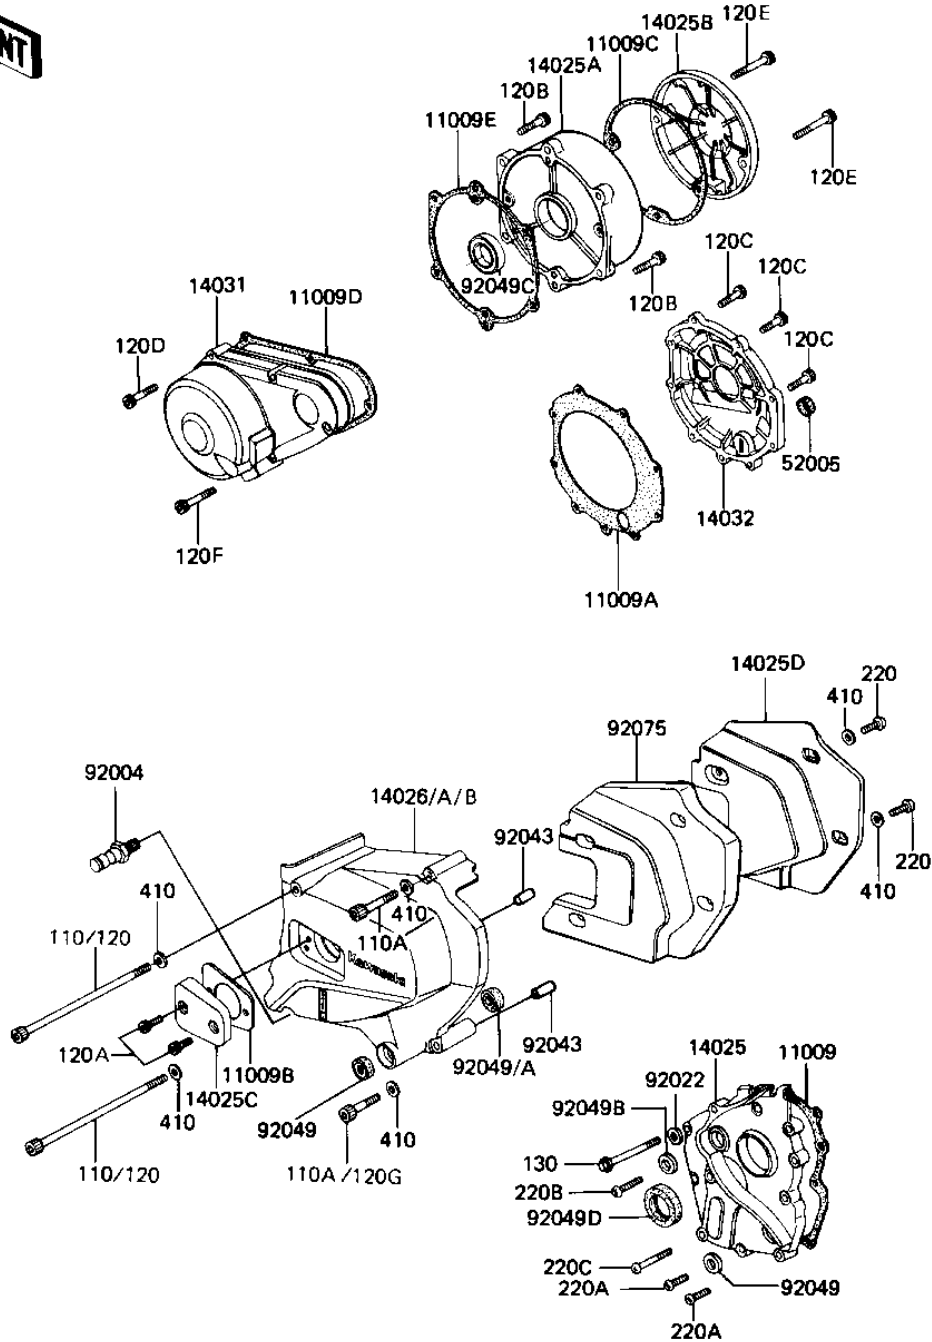

1981 KZ1000-J1 PARTS DIAGRAM

ENGINE COVERS

1981 KZ1000-J1 PARTS LIST

ENGINE COVERS

ITEM NAME	PART NUMBER	QUANTITY
GASKET,TRANSMISSION C (Ref # 11009)	11060-1069	1
GASKET,CLUTCH COVER (Ref # 11009A)	11060-1070	1
GASKET,CLUTCH ADJUSTI (Ref # 110098)	11060-1073	1
GASKET,PULSING COIL C (Ref # 11009C)	11060-1072	1
GASKET,GENERATOR COVE (Ref # 11009D)	11060-1075	1
GASKET,RH ENGINE COVE (Ref # 11009E)	11060-1071	1
COVER,TRANSMISSION (Ref # 14025)	14025-1240	1
COVER,ENGINE,RH (Ref # 14025A)	14025-1243	1
COVER,PULSING COIL (Ref # 14025B)	14025-1614	1
COVER,CLUTCH ADJUSTIN (Ref # 14025C)	14025-1249	1
COVER,SOUND ARRESTER (Ref # 14025D)	14025-1252	1
COVER-CHAIN (Ref # 14026)	14026-1034	1
COVER-GENERATOR (Ref # 14031)	14031-1056	1
COVER-CLUTCH (Ref # 14032)	14032-1047	1
GAUGE,OIL LEVEL (Ref # 52005)	52005-1009	1
WASHER OIL PUMP BANJO (Ref # 92022)	92022-077	1
PIN-DOWEL (Ref # 92043)	92042-007	2
OIL SEAL SB12205 (Ref # 92049)	92049-004	3
OIL SEAL,SD-8187 (Ref # 92049B)	92049-1017	1
OIL SEAL,SC32487 (Ref # 92049C)	92049-1033	1
SEAL-OIL (Ref # 92049D)	92049-1070	1
DAMPER,SOUND (Ref # 92075)	92075-1269	1
BOLT-UPSET,6X125 (Ref # 110)	112G06125	2
BOLT,6X70 (Ref # 110A)	110G0670	2
BOLT,6X14 (Ref # 120A)	120P0614	2
BOLT,SOCKET,6X22 (Ref # 120B)	120P0622	6
BOLT,6X25 (Ref # 120C)	120P0625	9
BOLT,SOCKET,6X30 (Ref # 120D)	120P0630	6
BOLT,SOCKET,6X35 (Ref # 120E)	120P0635	2

1981 KZ1000-J1 PARTS LIST

ENGINE COVERS

ITEM NAME	PART NUMBER	QUANTITY
BOLT,SOCKET,6X40 (Ref # 120F)	120P0640	2
BOLT,FLANGED,6X55 (Ref # 130)	130G0655	1
SCREW PAN HEAD 6X12 (Ref # 220)	220B0612	4
SCREW PAN HEAD 6X20 (Ref # 220A)	220B0620	6
SCREW PAN HEAD 6X28 (Ref # 220B)	220B0628	1
SCREW PAN HEAD 6X40 (Ref # 220C)	220B0640	2
WASHER PLAIN 6MM (Ref # 410)	410B0600	8