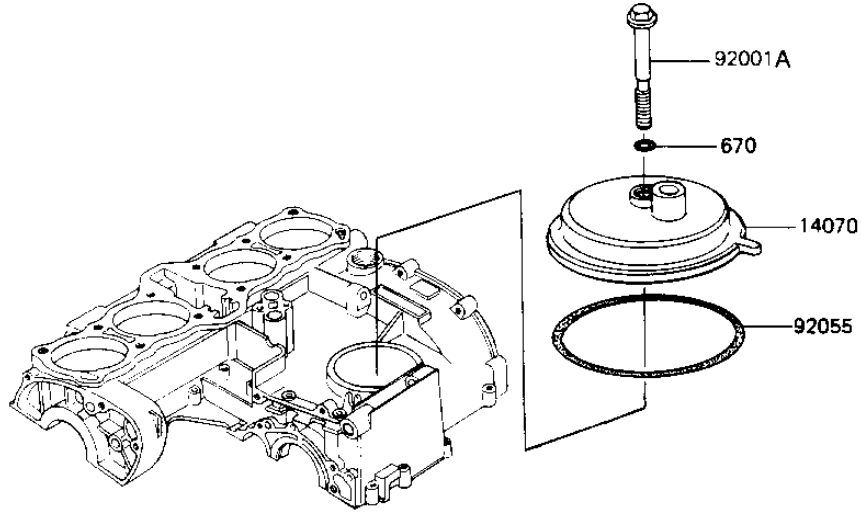

1982 KZ1000-J2 PARTS DIAGRAM

BREATHER COVER/OIL PAN

E1432-0010

1
1
1
4
4
9
9
9
9

1982 KZ1000-J2 PARTS LIST

BREATHER COVER/OIL PAN

ITEM NAME	PART NUMBER	QUANTITY
GASKET,OIL PAN (Ref # 11009)	11060-1074	1
GASKET,DRIN PLUG (Ref # 11009A)	92065-097	1
BODY-BREATHER (Ref # 14070)	14070-1008	1
PAN-OIL (Ref # 49034)	49034-5020	1
PAN-OIL (Ref # 49034A)	49034-5014	1
PLUG,OIL DRAIN (Ref # 92001)	92001-1183	1
BOLT,HEX HEAD,8X72 (Ref # 92001A)	92003-107	1
"O" RING,91MM (Ref # 92055)	92055-052	2
PLUG,OIL DRAIN,12X15 (Ref # 92066)	92066-1174	1
BOLT,FLANGED,6X25 (Ref # 130)	130G0625	13
BOLT,FLANGED,6X35 (Ref # 130A)	130H0635	3
BOLT,FLANGED,6X45 (Ref # 130B)	130G0645	1
"O" RING,8MM (Ref # 670)	670B1508	1
"O" RING,22MM (Ref # 670A)	670B2022	1