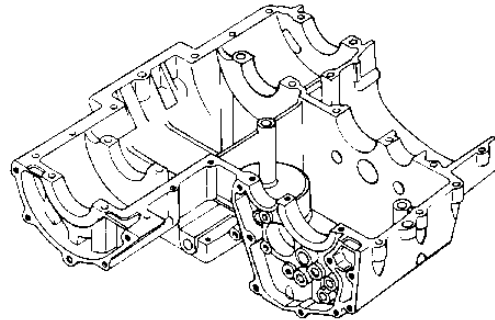

1982 KZ1000-J2 PARTS DIAGRAM

BREATHER COVER/OIL PAN

E1432-0010

1
1
1
4
4
9
9
9
9

1982 KZ1000-J2 PARTS LIST

BREATHER COVER/OIL PAN

ITEM NAME	PART NUMBER	QUANTITY
GASKET,OIL PAN (Ref # 11009)	11060-1074	1
GASKET,DRIN PLUG (Ref # 11009A)	92065-097	1
BODY-BREATHER (Ref # 14070)	14070-1008	1
PAN-OIL (Ref # 49034)	49034-5020	1
PAN-OIL (Ref # 49034A)	49034-5014	1
PLUG,OIL DRAIN (Ref # 92001)	92001-1183	1
BOLT,HEX HEAD,8X72 (Ref # 92001A)	92003-107	1
"O" RING,91MM (Ref # 92055)	92055-052	2
PLUG,OIL DRAIN,12X15 (Ref # 92066)	92066-1174	1
BOLT,FLANGED,6X25 (Ref # 130)	130G0625	13
BOLT,FLANGED,6X35 (Ref # 130A)	130H0635	3
BOLT,FLANGED,6X45 (Ref # 130B)	130G0645	1
"O" RING,8MM (Ref # 670)	670B1508	1
"O" RING,22MM (Ref # 670A)	670B2022	1