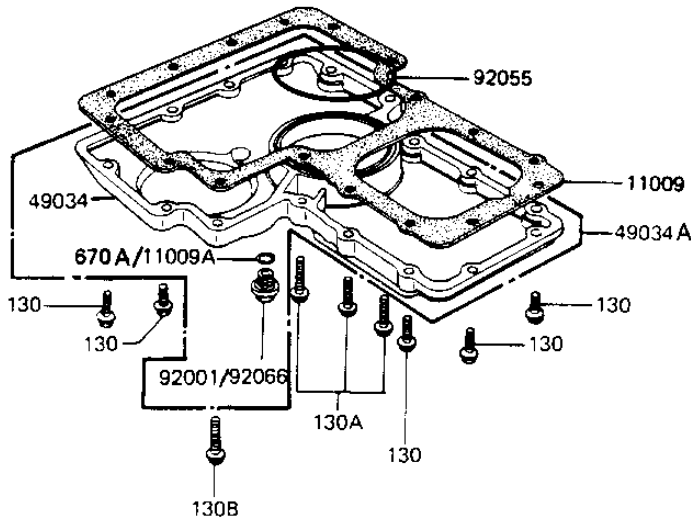

1982 KZ1000-J2 PARTS DIAGRAM

BREATHER COVER/OIL PAN

E1432-0010

1
1
1
4
4
9
9
9
9

1982 KZ1000-J2 PARTS LIST

BREATHER COVER/OIL PAN

ITEM NAME	PART NUMBER	QUANTITY
GASKET,OIL PAN (Ref # 11009)	11060-1074	1
GASKET,DRIN PLUG (Ref # 11009A)	92065-097	1
BODY-BREATHER (Ref # 14070)	14070-1008	1
PAN-OIL (Ref # 49034)	49034-5020	1
PAN-OIL (Ref # 49034A)	49034-5014	1
PLUG,OIL DRAIN (Ref # 92001)	92001-1183	1
BOLT,HEX HEAD,8X72 (Ref # 92001A)	92003-107	1
"O" RING,91MM (Ref # 92055)	92055-052	2
PLUG,OIL DRAIN,12X15 (Ref # 92066)	92066-1174	1
BOLT,FLANGED,6X25 (Ref # 130)	130G0625	13
BOLT,FLANGED,6X35 (Ref # 130A)	130H0635	3
BOLT,FLANGED,6X45 (Ref # 130B)	130G0645	1
"O" RING,8MM (Ref # 670)	670B1508	1
"O" RING,22MM (Ref # 670A)	670B2022	1