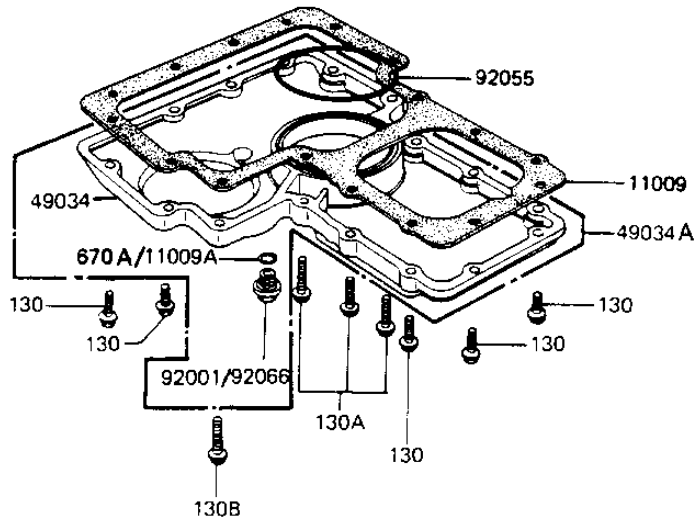

1982 KZ1000-J2 PARTS DIAGRAM

BREATHER COVER/OIL PAN

E1432-0010

1
1
1
4
4
9
9
9
9

1982 KZ1000-J2 PARTS LIST

BREATHER COVER/OIL PAN

ITEM NAME	PART NUMBER	QUANTITY
GASKET,OIL PAN (Ref # 11009)	11060-1074	1
GASKET,DRIN PLUG (Ref # 11009A)	92065-097	1
BODY-BREATHER (Ref # 14070)	14070-1008	1
PAN-OIL (Ref # 49034)	49034-5020	1
PAN-OIL (Ref # 49034A)	49034-5014	1
PLUG,OIL DRAIN (Ref # 92001)	92001-1183	1
BOLT,HEX HEAD,8X72 (Ref # 92001A)	92003-107	1
"O" RING,91MM (Ref # 92055)	92055-052	2
PLUG,OIL DRAIN,12X15 (Ref # 92066)	92066-1174	1
BOLT,FLANGED,6X25 (Ref # 130)	130G0625	13
BOLT,FLANGED,6X35 (Ref # 130A)	130H0635	3
BOLT,FLANGED,6X45 (Ref # 130B)	130G0645	1
"O" RING,8MM (Ref # 670)	670B1508	1
"O" RING,22MM (Ref # 670A)	670B2022	1