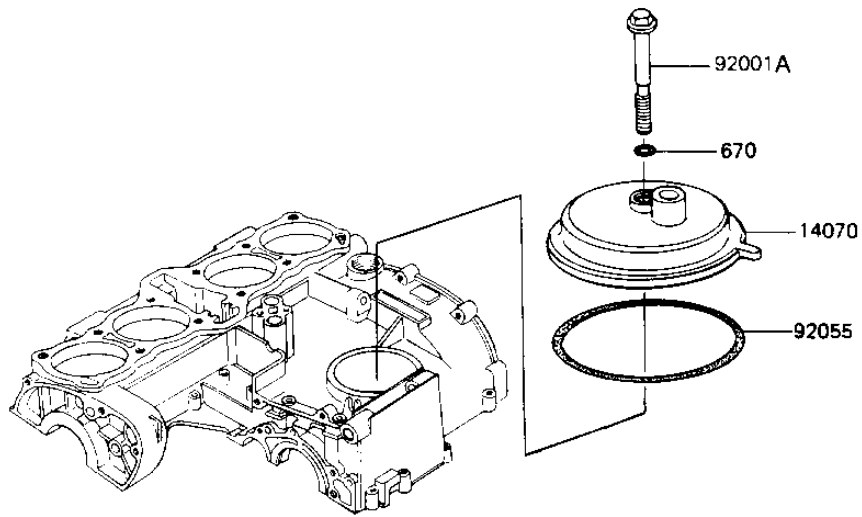

1982 KZ1000-J2 PARTS DIAGRAM

BREATHER COVER/OIL PAN

E1432-0010

1
1
1
4
4
9
9
9
9

1982 KZ1000-J2 PARTS LIST

BREATHER COVER/OIL PAN

ITEM NAME	PART NUMBER	QUANTITY
GASKET,OIL PAN (Ref # 11009)	11060-1074	1
GASKET,DRIN PLUG (Ref # 11009A)	92065-097	1
BODY-BREATHER (Ref # 14070)	14070-1008	1
PAN-OIL (Ref # 49034)	49034-5020	1
PAN-OIL (Ref # 49034A)	49034-5014	1
PLUG,OIL DRAIN (Ref # 92001)	92001-1183	1
BOLT,HEX HEAD,8X72 (Ref # 92001A)	92003-107	1
"O" RING,91MM (Ref # 92055)	92055-052	2
PLUG,OIL DRAIN,12X15 (Ref # 92066)	92066-1174	1
BOLT,FLANGED,6X25 (Ref # 130)	130G0625	13
BOLT,FLANGED,6X35 (Ref # 130A)	130H0635	3
BOLT,FLANGED,6X45 (Ref # 130B)	130G0645	1
"O" RING,8MM (Ref # 670)	670B1508	1
"O" RING,22MM (Ref # 670A)	670B2022	1