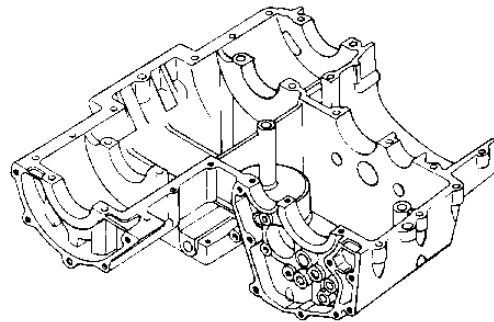

1982 KZ1000-J2 PARTS DIAGRAM

BREATHER COVER/OIL PAN

E1432-0010

1
1
1
4
4
9
9
9
9

1982 KZ1000-J2 PARTS LIST

BREATHER COVER/OIL PAN

ITEM NAME	PART NUMBER	QUANTITY
GASKET,OIL PAN (Ref # 11009)	11060-1074	1
GASKET,DRIN PLUG (Ref # 11009A)	92065-097	1
BODY-BREATHER (Ref # 14070)	14070-1008	1
PAN-OIL (Ref # 49034)	49034-5020	1
PAN-OIL (Ref # 49034A)	49034-5014	1
PLUG,OIL DRAIN (Ref # 92001)	92001-1183	1
BOLT,HEX HEAD,8X72 (Ref # 92001A)	92003-107	1
"O" RING,91MM (Ref # 92055)	92055-052	2
PLUG,OIL DRAIN,12X15 (Ref # 92066)	92066-1174	1
BOLT,FLANGED,6X25 (Ref # 130)	130G0625	13
BOLT,FLANGED,6X35 (Ref # 130A)	130H0635	3
BOLT,FLANGED,6X45 (Ref # 130B)	130G0645	1
"O" RING,8MM (Ref # 670)	670B1508	1
"O" RING,22MM (Ref # 670A)	670B2022	1