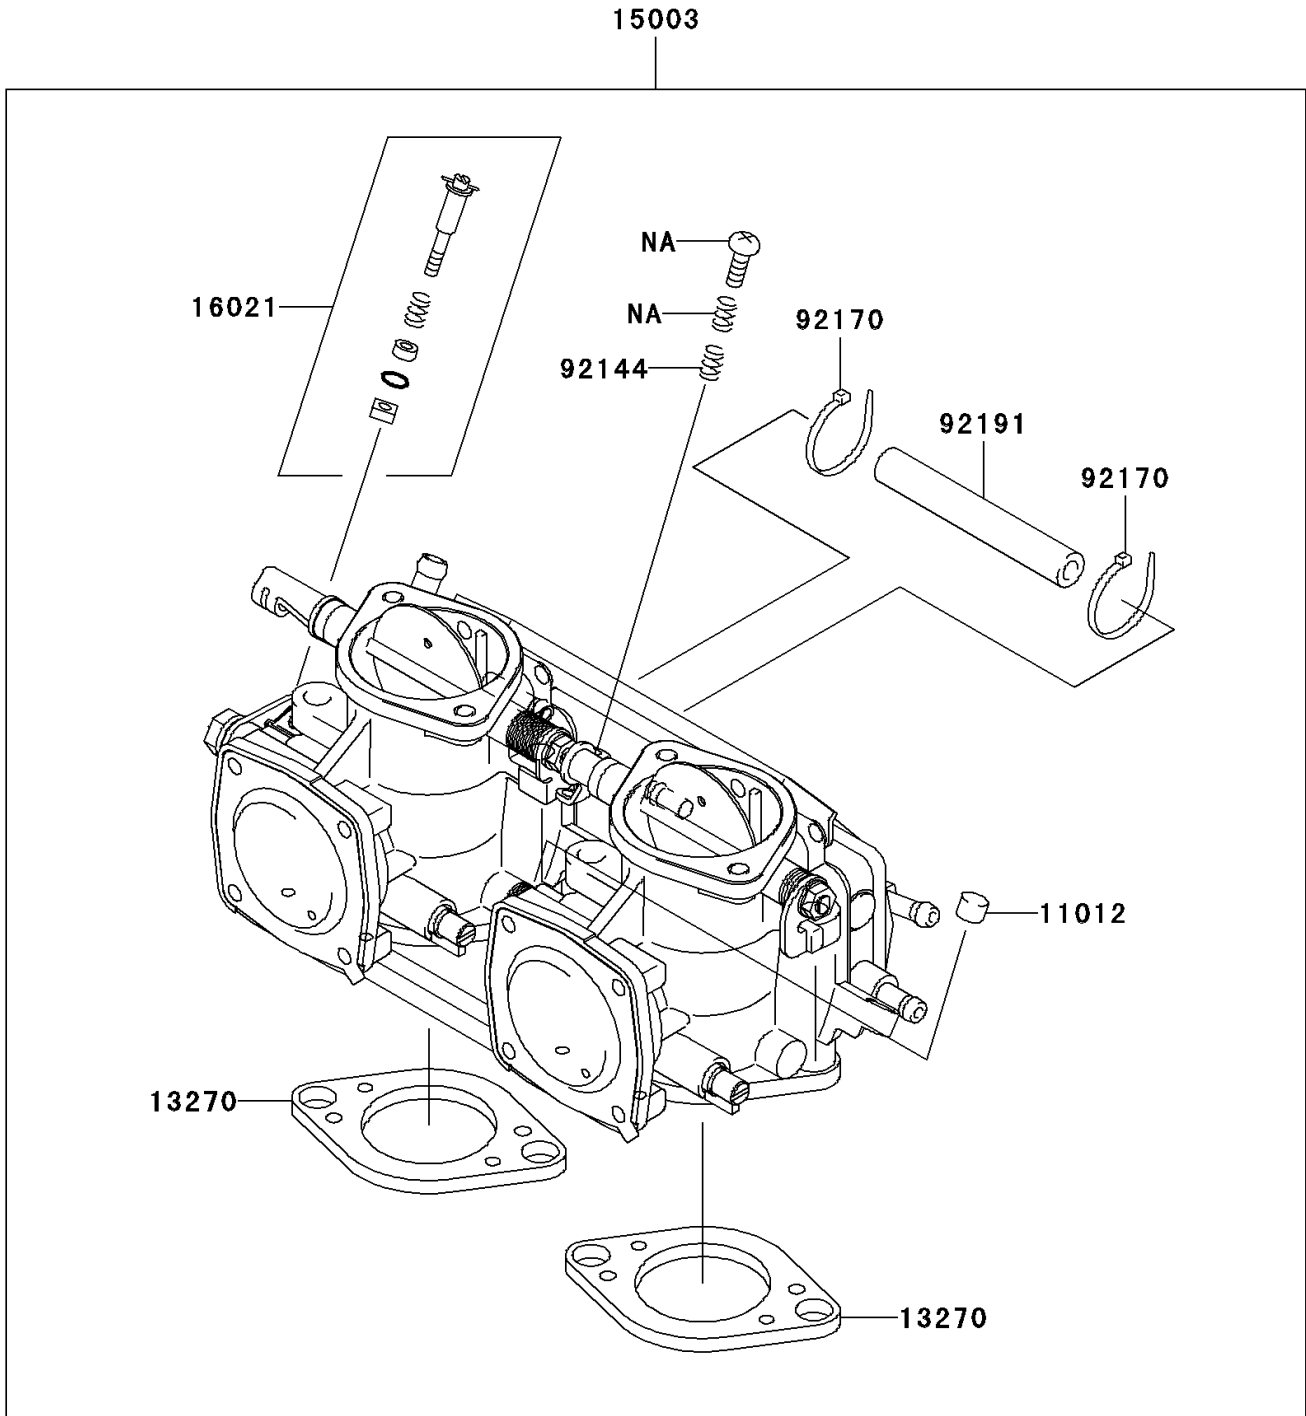

2007 800 SX-R PARTS DIAGRAM

Carburetor

E1611

2007 800 SX-R PARTS LIST

Carburetor

ITEM NAME	PART NUMBER	QUANTITY
CAP (Ref # 11012)	11012-3789	1
PLATE,CARBURETOR (Ref # 13270)	13270-3830	2
CARBURETOR-ASSY (Ref # 15003)	15003-3746	1
SCREW-THROTTLE STOP (Ref # 16021)	16021-3710	1
SPRING (Ref # 92144)	92144-3757	1
CLAMP (Ref # 92170)	92170-3749	2
TUBE,5.3X10.5X85 (Ref # 92191)	92191-3770	1