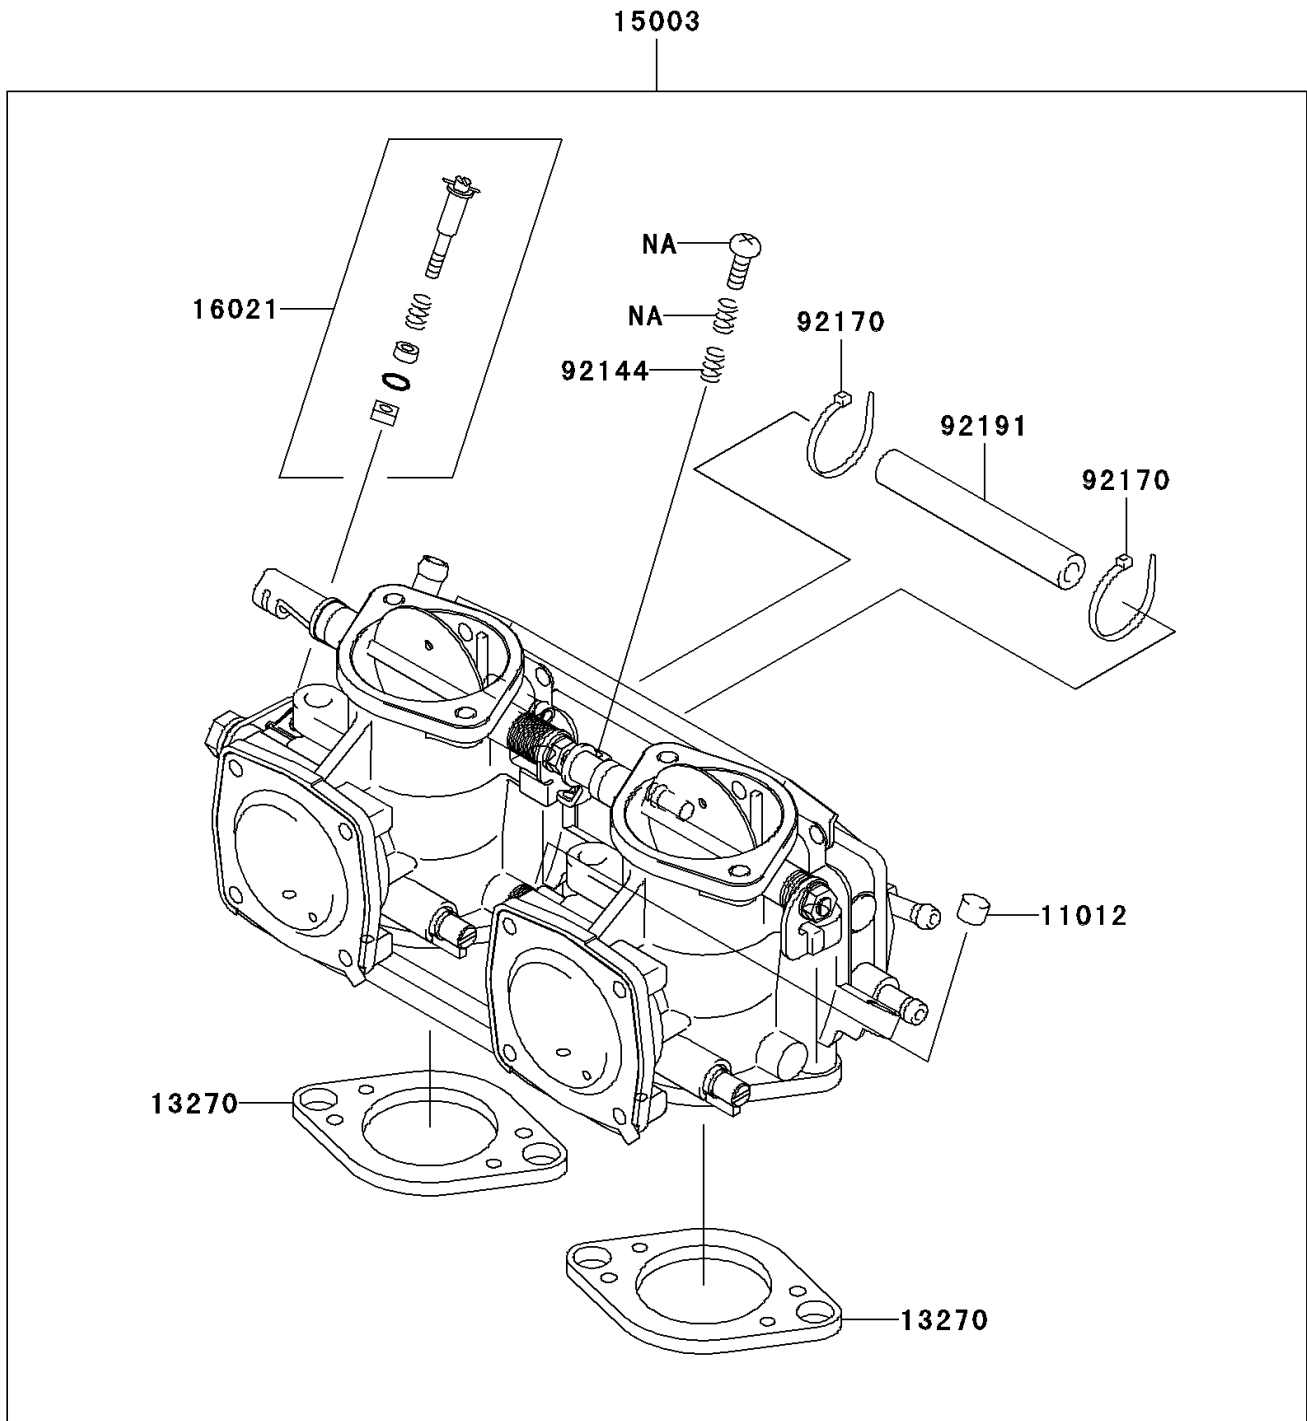

2007 800 SX-R PARTS DIAGRAM

Carburetor

E1611

2007 800 SX-R PARTS LIST

Carburetor

ITEM NAME	PART NUMBER	QUANTITY
CAP (Ref # 11012)	11012-3789	1
PLATE,CARBURETOR (Ref # 13270)	13270-3830	2
CARBURETOR-ASSY (Ref # 15003)	15003-3746	1
SCREW-THROTTLE STOP (Ref # 16021)	16021-3710	1
SPRING (Ref # 92144)	92144-3757	1
CLAMP (Ref # 92170)	92170-3749	2
TUBE,5.3X10.5X85 (Ref # 92191)	92191-3770	1