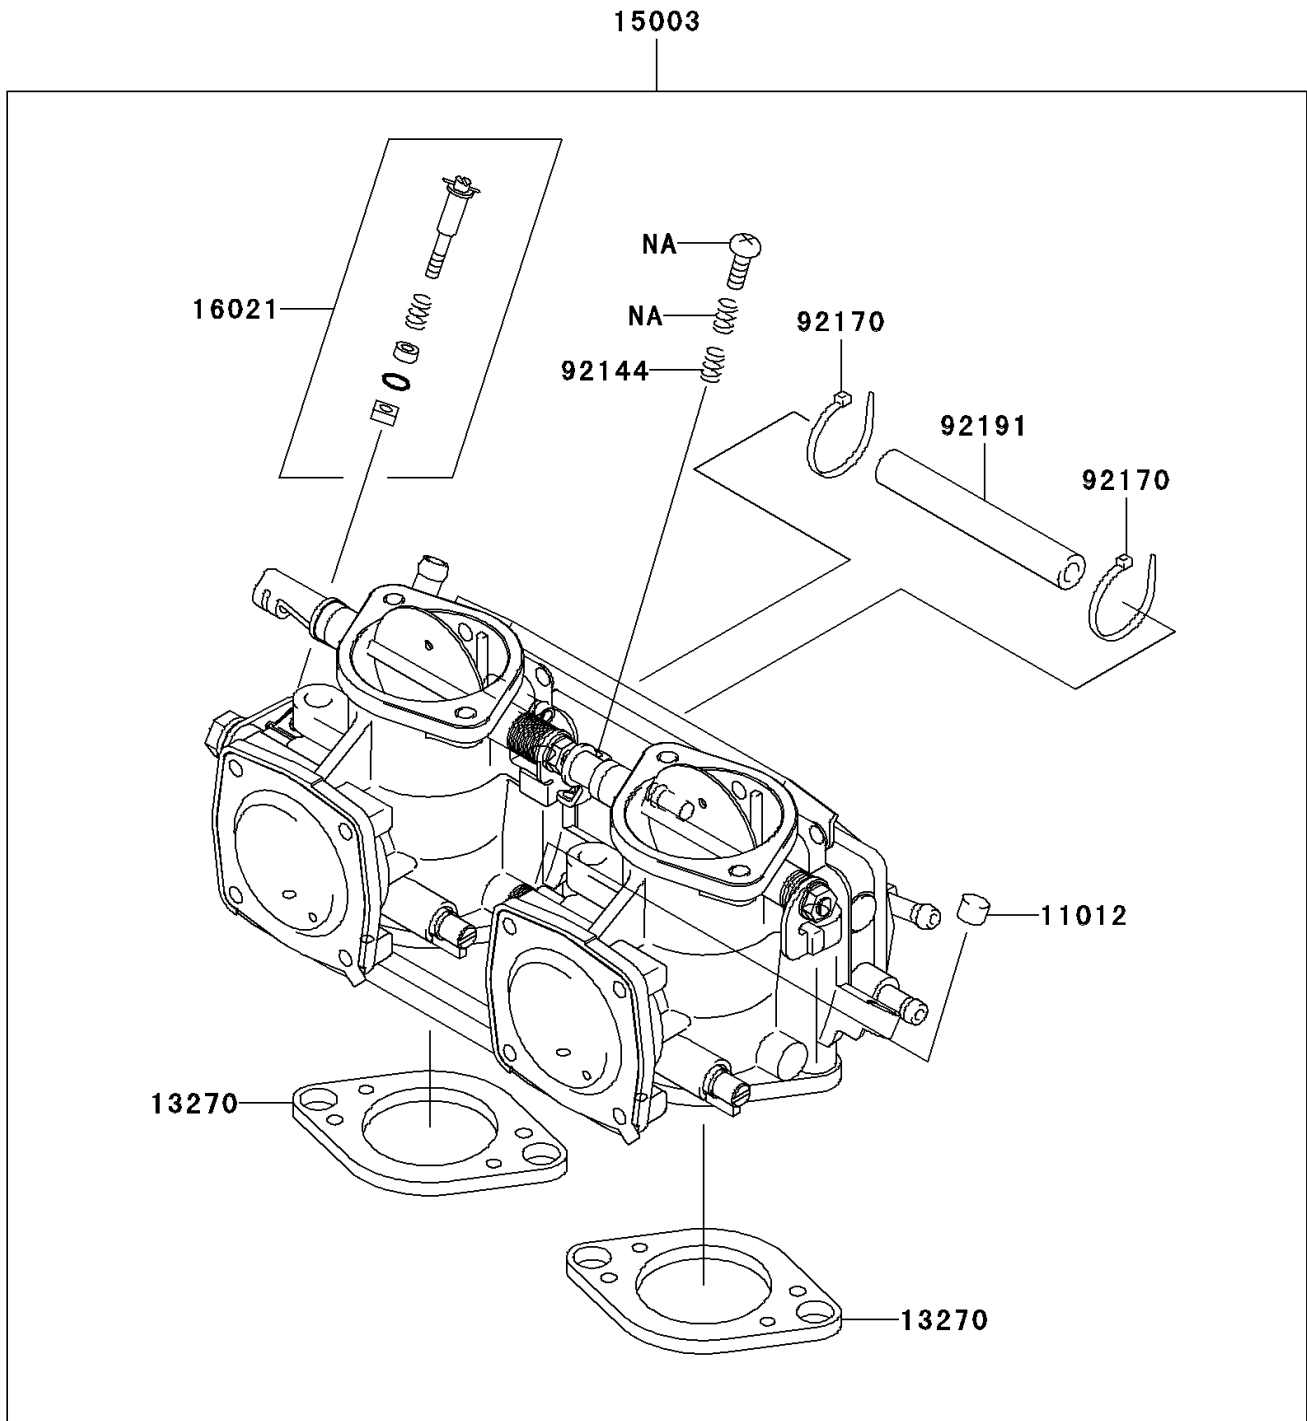

# 2010 Jet Ski® 800 SX-R PARTS DIAGRAM

Carburetor

E1611

## 2010 Jet Ski® 800 SX-R PARTS LIST

### Carburetor

ITEM NAME	PART NUMBER	QUANTITY
CAP (Ref # 11012)	11012-3789	1
PLATE,CARBURETOR (Ref # 13270)	13270-3830	2
CARBURETOR-ASSY (Ref # 15003)	15003-3746	1
SCREW-THROTTLE STOP (Ref # 16021)	16021-3710	1
SPRING (Ref # 92144)	92144-3757	1
CLAMP (Ref # 92170)	92170-3749	2
TUBE,5.3X10.5X85 (Ref # 92191)	92191-3770	1