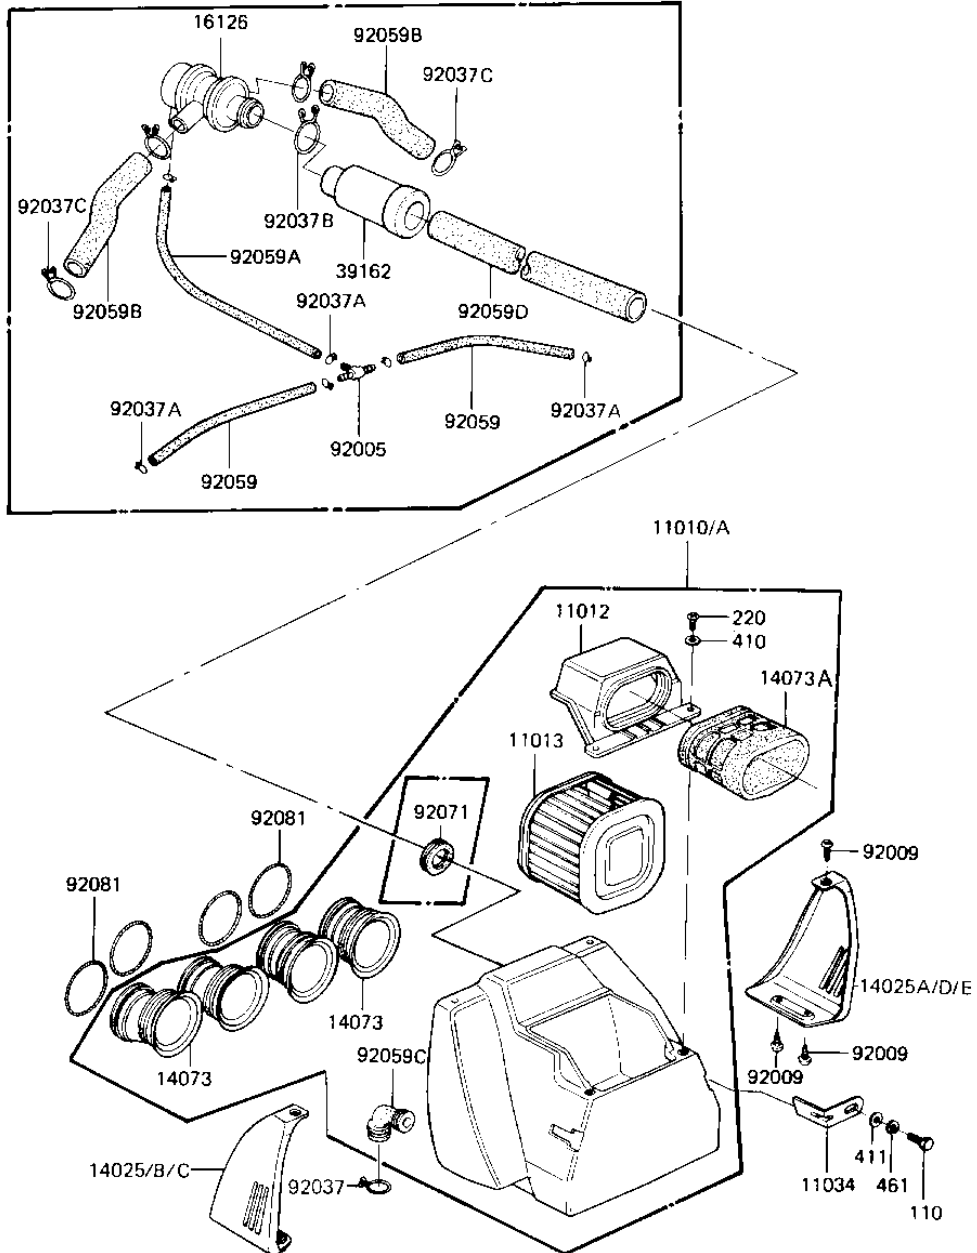

# 1981 KZ1000-J1 PARTS DIAGRAM

AIR CLEANER

E1130-0103

# 1981 KZ1000-J1 PARTS LIST

## AIR CLEANER

ITEM NAME	PART NUMBER	QUANTITY
FILTER-ASSY-AIR (Ref # 11010)	11010-1142	1
FILTER-ASSY-AIR (Canada) (Ref # 11010A)	11010-1112	1
CAP,AIR FILTER (Ref # 11012)	11012-1167	1
ELEMENT,AIR CLNR (Ref # 11013)	11013-1037	1
BRACKET,AIR CLEANER (Ref # 11034)	32070-038	2
COVER,AIR FILTER,LH,B (Ref # 14025)	14025-1507	1
COVER,AIR FILTER,RH,B (Ref # 14025A)	14025-1508	1
COVER,AIR FILTER,LH,B (Ref # 14025C)	14025-1507	1
COVER,AIR FILTER,RH,B (Ref # 14025E)	14025-1508	1
DUCT,AIR FILTER,OUTLE (Ref # 14073)	14073-1048	4
DUCT,AIR FILTER,INTAK (Ref # 14073A)	14073-1049	1
VALVE ASSY,AIR SWITCH (Ref # 16126)	16126-1014	1
SILENCER (Ref # 39162)	39162-1003	1
FITTING,TUBE (Ref # 92005)	92005-1017	1
SCREW,TAPPING,5X12,BL (Ref # 92009)	92009-1138	6
CLAMP BREATHER PIPE (Ref # 92037)	92037-028	1
CLAMP-PIPE (Ref # 92037A)	92037-072	6
CLAMP (Ref # 92037B)	92037-1076	1
CLAMP,BREATHER TUBE (Ref # 92037C)	92037-213	4
TUBE,VACUUM,LONG (Ref # 92059)	92059-1162	2
TUBE,VACUUM,LONG (Ref # 92059A)	92059-1162	1
TUBE,14X20X89 (Ref # 92059B)	92059-1155	2
TUBE,AIR FILTER (Ref # 92059C)	92059-1156	1
TUBE,14X20X320 (Ref # 92059D)	92059-1161	1
GROMMET,AIR FILTER (Ref # 92071)	92071-1042	1
SPRING,COIL,BLACK (Ref # 92081)	92081-1457	4
BOLT-UPSET,6X12 (Ref # 110)	112G0612	2
SCREW PAN HEAD 6X12 (Ref # 220)	220B0612	2
WASHER PLAIN 6MM (Ref # 410)	410B0600	2