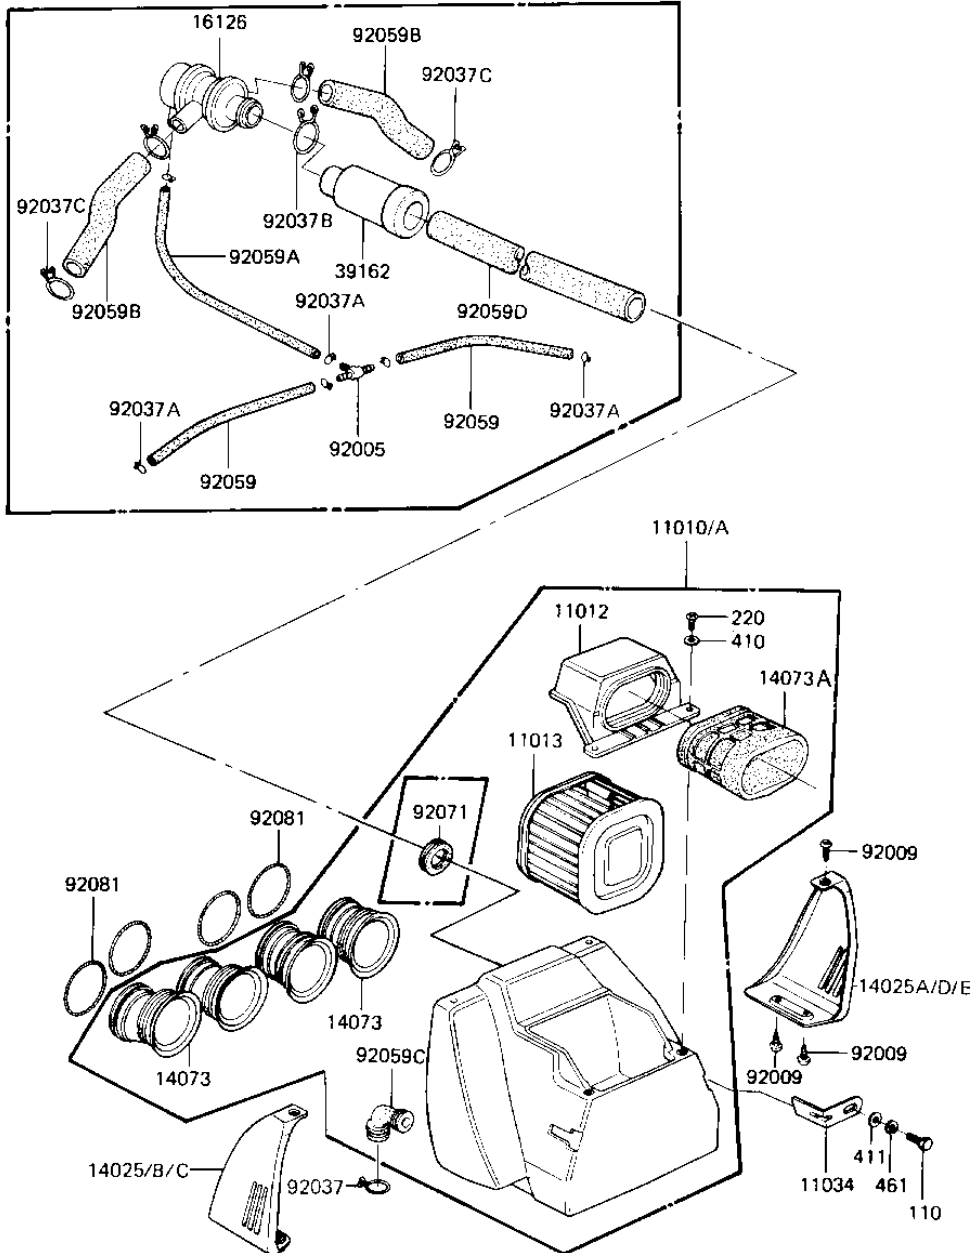

1982 KZ1000-J2 PARTS DIAGRAM

AIR CLEANER

E1130-0103

1982 KZ1000-J2 PARTS LIST

AIR CLEANER

ITEM NAME	PART NUMBER	QUANTITY
FILTER-ASSY-AIR (Ref # 11010)	11010-1142	1
FILTER-ASSY-AIR (Canada) (Ref # 11010A)	11010-1112	1
CAP,AIR FILTER (Ref # 11012)	11012-1167	1
ELEMENT,AIR CLNR (Ref # 11013)	11013-1037	1
BRACKET,AIR CLEANER (Ref # 11034)	32070-038	2
COVER,AIR FILTER,LH,B (Ref # 14025)	14025-1507	1
COVER,AIR FILTER,RH,B (Ref # 14025A)	14025-1508	1
COVER,AIR FILTER,LH,B (Ref # 14025C)	14025-1507	1
COVER,AIR FILTER,RH,B (Ref # 14025E)	14025-1508	1
DUCT,AIR FILTER,OUTLE (Ref # 14073)	14073-1048	4
DUCT,AIR FILTER,INTAK (Ref # 14073A)	14073-1049	1
VALVE ASSY,AIR SWITCH (Ref # 16126)	16126-1014	1
SILENCER (Ref # 39162)	39162-1003	1
FITTING,TUBE (Ref # 92005)	92005-1017	1
SCREW,TAPPING,5X12,BL (Ref # 92009)	92009-1138	6
CLAMP BREATHER PIPE (Ref # 92037)	92037-028	1
CLAMP-PIPE (Ref # 92037A)	92037-072	6
CLAMP (Ref # 92037B)	92037-1076	1
CLAMP,BREATHER TUBE (Ref # 92037C)	92037-213	4
TUBE,VACUUM,LONG (Ref # 92059)	92059-1162	2
TUBE,VACUUM,LONG (Ref # 92059A)	92059-1162	1
TUBE,14X20X89 (Ref # 92059B)	92059-1155	2
TUBE,AIR FILTER (Ref # 92059C)	92059-1156	1
TUBE,14X20X320 (Ref # 92059D)	92059-1161	1
GROMMET,AIR FILTER (Ref # 92071)	92071-1042	1
SPRING,COIL,BLACK (Ref # 92081)	92081-1457	4
BOLT-UPSET,6X12 (Ref # 110)	112G0612	2
SCREW PAN HEAD 6X12 (Ref # 220)	220B0612	2
WASHER PLAIN 6MM (Ref # 410)	410B0600	2