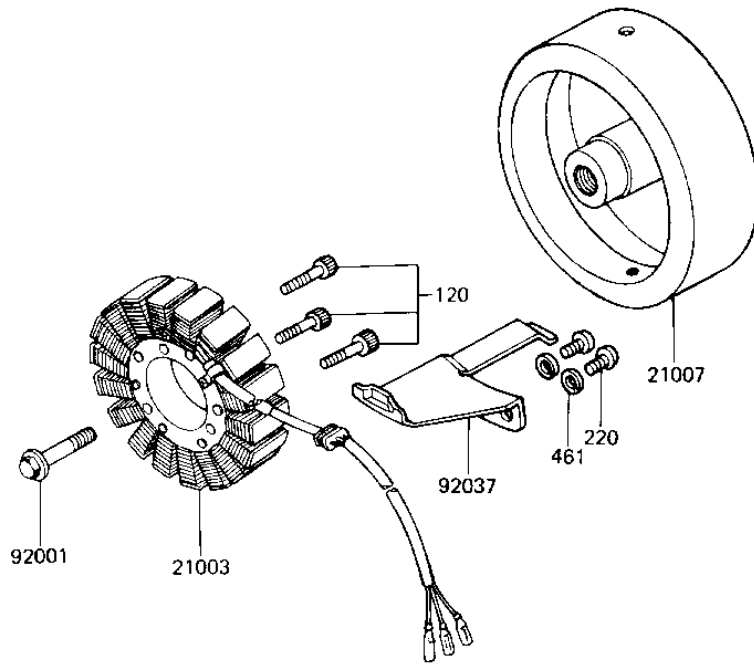

1981 KZ1000-J1 PARTS DIAGRAM

GENERATOR/REGULATOR

E1810-0009

1981 KZ1000-J1 PARTS LIST

GENERATOR/REGULATOR

ITEM NAME	PART NUMBER	QUANTITY
STATOR (Ref # 21003)	21003-1040	1
ROTOR (Ref # 21007)	21007-1036	1
REGULATOR-VOLTAGE (Ref # 21066)	21066-1018	1
BOLT,12X40 (Ref # 92001)	92001-1146	1
CLAMP (Ref # 92037)	92037-1214	1
BOLT-UPSET 6X14 (Ref # 110)	112B0614	2
BOLT,SOCKET,6X30 (Ref # 120)	120P0630	3
SCREW PAN HEAD 5X12 (Ref # 220)	220B0512	2
WASHER PLAIN 6MM (Ref # 411)	411B0600	2
WASHER SPRING 5MM (Ref # 461)	461F0500	2