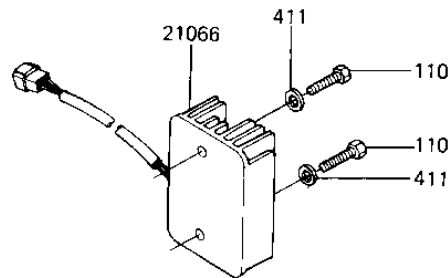

1981 KZ1000-J1 PARTS DIAGRAM

GENERATOR/REGULATOR

E1810-0009

1981 KZ1000-J1 PARTS LIST

GENERATOR/REGULATOR

ITEM NAME	PART NUMBER	QUANTITY
STATOR (Ref # 21003)	21003-1040	1
ROTOR (Ref # 21007)	21007-1036	1
REGULATOR-VOLTAGE (Ref # 21066)	21066-1018	1
BOLT,12X40 (Ref # 92001)	92001-1146	1
CLAMP (Ref # 92037)	92037-1214	1
BOLT-UPSET 6X14 (Ref # 110)	112B0614	2
BOLT,SOCKET,6X30 (Ref # 120)	120P0630	3
SCREW PAN HEAD 5X12 (Ref # 220)	220B0512	2
WASHER PLAIN 6MM (Ref # 411)	411B0600	2
WASHER SPRING 5MM (Ref # 461)	461F0500	2